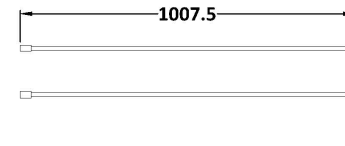

Sales Code: WRFL18580BP

Description: 800X1850 Fluted Wetroom Screen Inc' Bar

Packaging Details

Barcode: 5056462679600

Sales Code: WRFL18580

Description: 800X1850 Fluted Wetroom Screen Inc' Bar

Product Dimensions

Height (mm):	1850
Width (mm):	800
Depth (mm):	14
Nett Weight (kg):	34

Packaging Dimensions

Height (mm):	65
Width (mm):	850
Length (mm):	1920
Gross Weight (kg):	34

Packaging Data

Box Colour:	Brown Cardboard Box - Printed
Box Qty:	1
Label Size:	100 x 50
Label Colour:	Not Applicable
Label Qty:	0

Outer Box Dimensions (If Applicable)

Height (mm):	
Width (mm):	
Depth (mm):	
Length (mm):	
Gross Weight (kg):	
Barcode:	5056462661209

Product Details

Country of Origin:	China
Fitting Instruction:	No
CE & UKCA:	Yes
Profile Material:	Aluminium
Profile Finish:	Polished Chrome
Adjustments (mm):	775mm - 793mm
Entry Width (mm):	N/A
Swing In Dim (mm):	N/A
Swing Out Dim (mm):	N/A
Radius (mm):	Not Applicable
Glass Thickness (mm):	8
Easy Fit:	No
Easy Clean:	No
Handle Style:	Not Applicable
Handle Material:	Not Applicable
Enclosure Design:	Fluted
Wheel Type:	Not Applicable
Support Bar Included:	Support Bar Included
Extras:	None

Sales Code: WRSF009

Description: 1850 Wetroom Wall Channel Black

Product Dimensions

Height (mm):	1850
Width (mm):	
Depth (mm):	
Nett Weight (kg):	0.6

Packaging Dimensions

Height (mm):	60
Width (mm):	185
Length (mm):	1860
Gross Weight (kg):	0.6