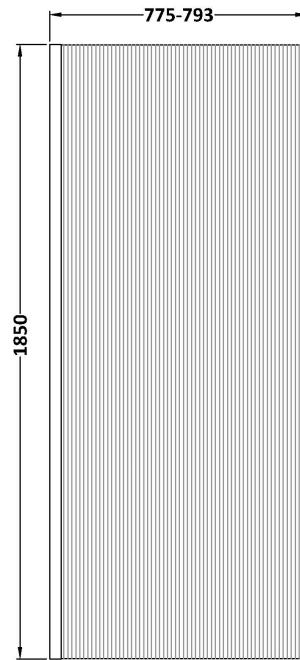

Sales Code: WRFL18580BP

Description: 800X1850 Fluted Wetroom Screen Inc' Bar

Packaging Details

Barcode: 5056462679600

Sales Code: WRFL18580

Description: 800X1850 Fluted Wetroom Screen Inc' Bar

Product Dimensions

Height (mm):	1850
Width (mm):	800
Depth (mm):	14
Nett Weight (kg):	34

Packaging Dimensions

Height (mm):	65
Width (mm):	850
Length (mm):	1920
Gross Weight (kg):	34

Packaging Data

Box Colour:	Brown Cardboard Box - Printed
Box Qty:	1
Label Size:	100 x 50
Label Colour:	Not Applicable
Label Qty:	0

Outer Box Dimensions (If Applicable)

Height (mm):	
Width (mm):	
Depth (mm):	
Length (mm):	
Gross Weight (kg):	
Barcode:	5056462661209

Product Details

Country of Origin:	China
Fitting Instruction:	No
CE & UKCA:	Yes
Profile Material:	Aluminium
Profile Finish:	Polished Chrome
Adjustments (mm):	775mm - 793mm
Entry Width (mm):	N/A
Swing In Dim (mm):	N/A
Swing Out Dim (mm):	N/A
Radius (mm):	Not Applicable
Glass Thickness (mm):	8
Easy Fit:	No
Easy Clean:	No
Handle Style:	Not Applicable
Handle Material:	Not Applicable
Enclosure Design:	Fluted
Wheel Type:	Not Applicable
Support Bar Included:	Support Bar Included
Extras:	None

Sales Code: WRSF009

Description: 1850 Wetroom Wall Channel Black

Product Dimensions

Height (mm):	1850
Width (mm):	
Depth (mm):	
Nett Weight (kg):	0.6

Packaging Dimensions

Height (mm):	60
Width (mm):	185
Length (mm):	1860
Gross Weight (kg):	0.6