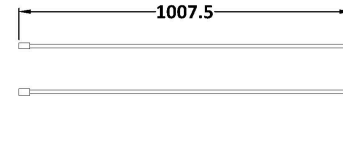

Sales Code: WRFL18580BP

Description: 800X1850 Fluted Wetroom Screen Inc' Bar

Packaging Details

Barcode: 5056462679600

Sales Code: WRFL18580

Description: 800X1850 Fluted Wetroom Screen Inc' Bar

Product Dimensions

Height (mm):	1850
Width (mm):	800
Depth (mm):	14
Nett Weight (kg):	34

Packaging Dimensions

Height (mm):	65
Width (mm):	850
Length (mm):	1920
Gross Weight (kg):	34

Packaging Data

Box Colour:	Brown Cardboard Box - Printed
Box Qty:	1
Label Size:	100 x 50
Label Colour:	Not Applicable
Label Qty:	0

Outer Box Dimensions (If Applicable)

Height (mm):	
Width (mm):	
Depth (mm):	
Length (mm):	
Gross Weight (kg):	
Barcode:	5056462661209

Product Details

Country of Origin:	China
Fitting Instruction:	No
CE & UKCA:	Yes
Profile Material:	Aluminium
Profile Finish:	Polished Chrome
Adjustments (mm):	775mm - 793mm
Entry Width (mm):	N/A
Swing In Dim (mm):	N/A
Swing Out Dim (mm):	N/A
Radius (mm):	Not Applicable
Glass Thickness (mm):	8
Easy Fit:	No
Easy Clean:	No
Handle Style:	Not Applicable
Handle Material:	Not Applicable
Enclosure Design:	Fluted
Wheel Type:	Not Applicable
Support Bar Included:	Support Bar Included
Extras:	None

Sales Code: WRSF009

Description: 1850 Wetroom Wall Channel Black

Product Dimensions

Height (mm):	1850
Width (mm):	
Depth (mm):	
Nett Weight (kg):	0.6

Packaging Dimensions

Height (mm):	60
Width (mm):	185
Length (mm):	1860
Gross Weight (kg):	0.6