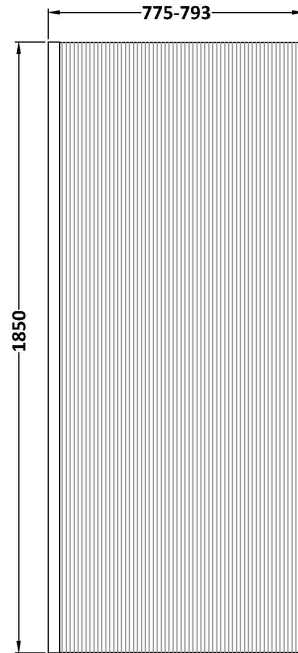

Sales Code: WRFL18580BP

Description: 800X1850 Fluted Wetroom Screen Inc' Bar

Packaging Details

Barcode: 5056462679600

Sales Code: WRFL18580

Description: 800X1850 Fluted Wetroom Screen Inc' Bar

Product Dimensions

Height (mm):	1850
Width (mm):	800
Depth (mm):	14
Nett Weight (kg):	34

Packaging Dimensions

Height (mm):	65
Width (mm):	850
Length (mm):	1920
Gross Weight (kg):	34

Packaging Data

Box Colour:	Brown Cardboard Box - Printed
Box Qty:	1
Label Size:	100 x 50
Label Colour:	Not Applicable
Label Qty:	0

Outer Box Dimensions (If Applicable)

Height (mm):	
Width (mm):	
Depth (mm):	
Length (mm):	
Gross Weight (kg):	
Barcode:	5056462661209

Product Details

Country of Origin:	China
Fitting Instruction:	No
CE & UKCA:	Yes
Profile Material:	Aluminium
Profile Finish:	Polished Chrome
Adjustments (mm):	775mm - 793mm
Entry Width (mm):	N/A
Swing In Dim (mm):	N/A
Swing Out Dim (mm):	N/A
Radius (mm):	Not Applicable
Glass Thickness (mm):	8
Easy Fit:	No
Easy Clean:	No
Handle Style:	Not Applicable
Handle Material:	Not Applicable
Enclosure Design:	Fluted
Wheel Type:	Not Applicable
Support Bar Included:	Support Bar Included
Extras:	None

Sales Code: WRSF009

Description: 1850 Wetroom Wall Channel Black

Product Dimensions

Height (mm):	1850
Width (mm):	
Depth (mm):	
Nett Weight (kg):	0.6

Packaging Dimensions

Height (mm):	60
Width (mm):	185
Length (mm):	1860
Gross Weight (kg):	0.6