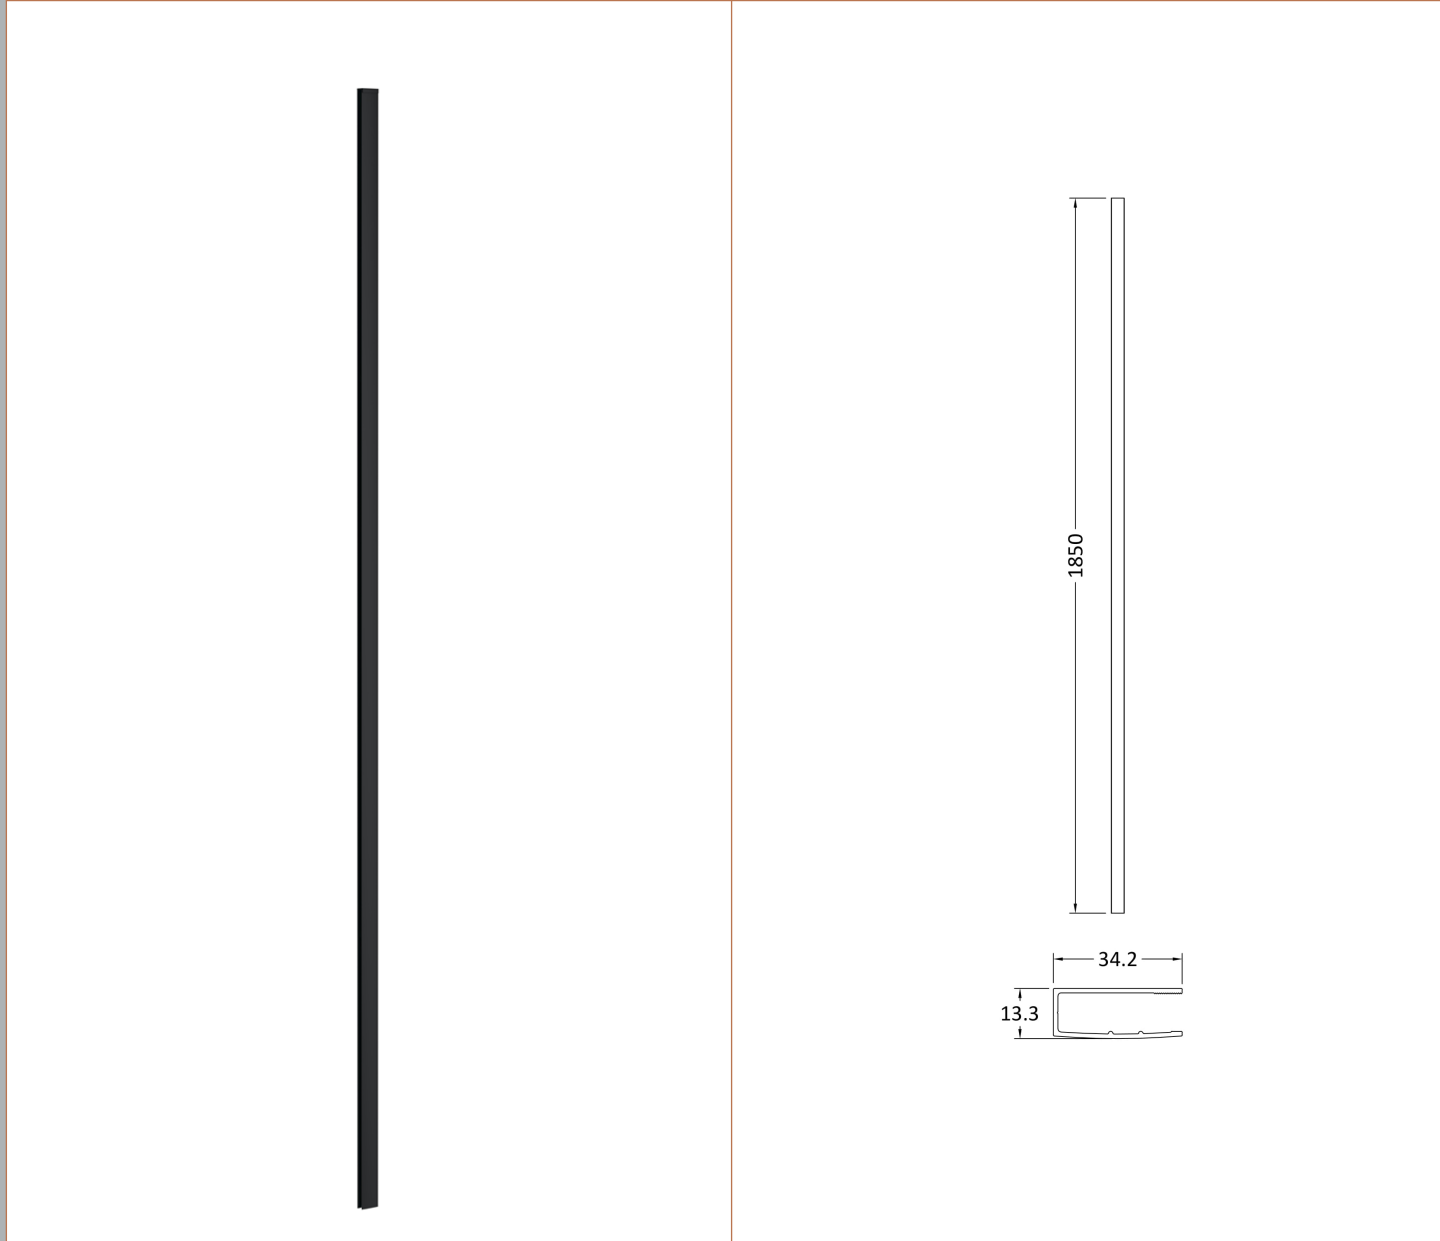

Height (mm):	1850
Width (mm):	800
Depth (mm):	14
Nett Weight (kg):	34

Packaging Dimensions

Height (mm):	65
Width (mm):	850
Length (mm):	1920
Gross Weight (kg):	34

Packaging Data

Box Colour:	Brown Cardboard Box - Printed
Box Qty:	1
Label Size:	100 x 50
Label Colour:	Not Applicable
Label Qty:	0

Outer Box Dimensions (If Applicable)

Height (mm):	
Width (mm):	
Depth (mm):	
Length (mm):	
Gross Weight (kg):	
Barcode:	5056462661209

Product Details

Country of Origin:	China
Fitting Instruction:	No
CE & UKCA:	Yes
Profile Material:	Aluminium
Profile Finish:	Polished Chrome
Adjustments (mm):	775mm - 793mm
Entry Width (mm):	N/A
Swing In Dim (mm):	N/A
Swing Out Dim (mm):	N/A
Radius (mm):	Not Applicable
Glass Thickness (mm):	8
Easy Fit:	No
Easy Clean:	No
Handle Style:	Not Applicable
Handle Material:	Not Applicable
Enclosure Design:	Fluted
Wheel Type:	Not Applicable
Support Bar Included:	Support Bar Included
Extras:	None

Sales Code: WRSF009

Description: 1850 Wetroom Wall Channel Black

Product Dimensions

Height (mm):	1850
Width (mm):	
Depth (mm):	
Nett Weight (kg):	0.6

Packaging Dimensions

Height (mm):	60
Width (mm):	185
Length (mm):	1860
Gross Weight (kg):	0.6

Product Details

Country of Origin:	China
Fitting Instruction:	No
CE & UKCA:	N/A
Profile Material:	Aluminium
Profile Finish:	Matt Black
Adjustments (mm):	18mm
Entry Width (mm):	N/A
Swing In Dim (mm):	N/A
Swing Out Dim (mm):	N/A
Radius (mm):	Not Applicable
Glass Thickness (mm):	
Easy Fit:	Not Applicable
Easy Clean:	Not Applicable
Handle Style:	Not Applicable
Handle Material:	Not Applicable
Enclosure Design:	Not Applicable
Wheel Type:	Not Applicable
Support Bar Included:	Support Bar Not Included
Extras:	None