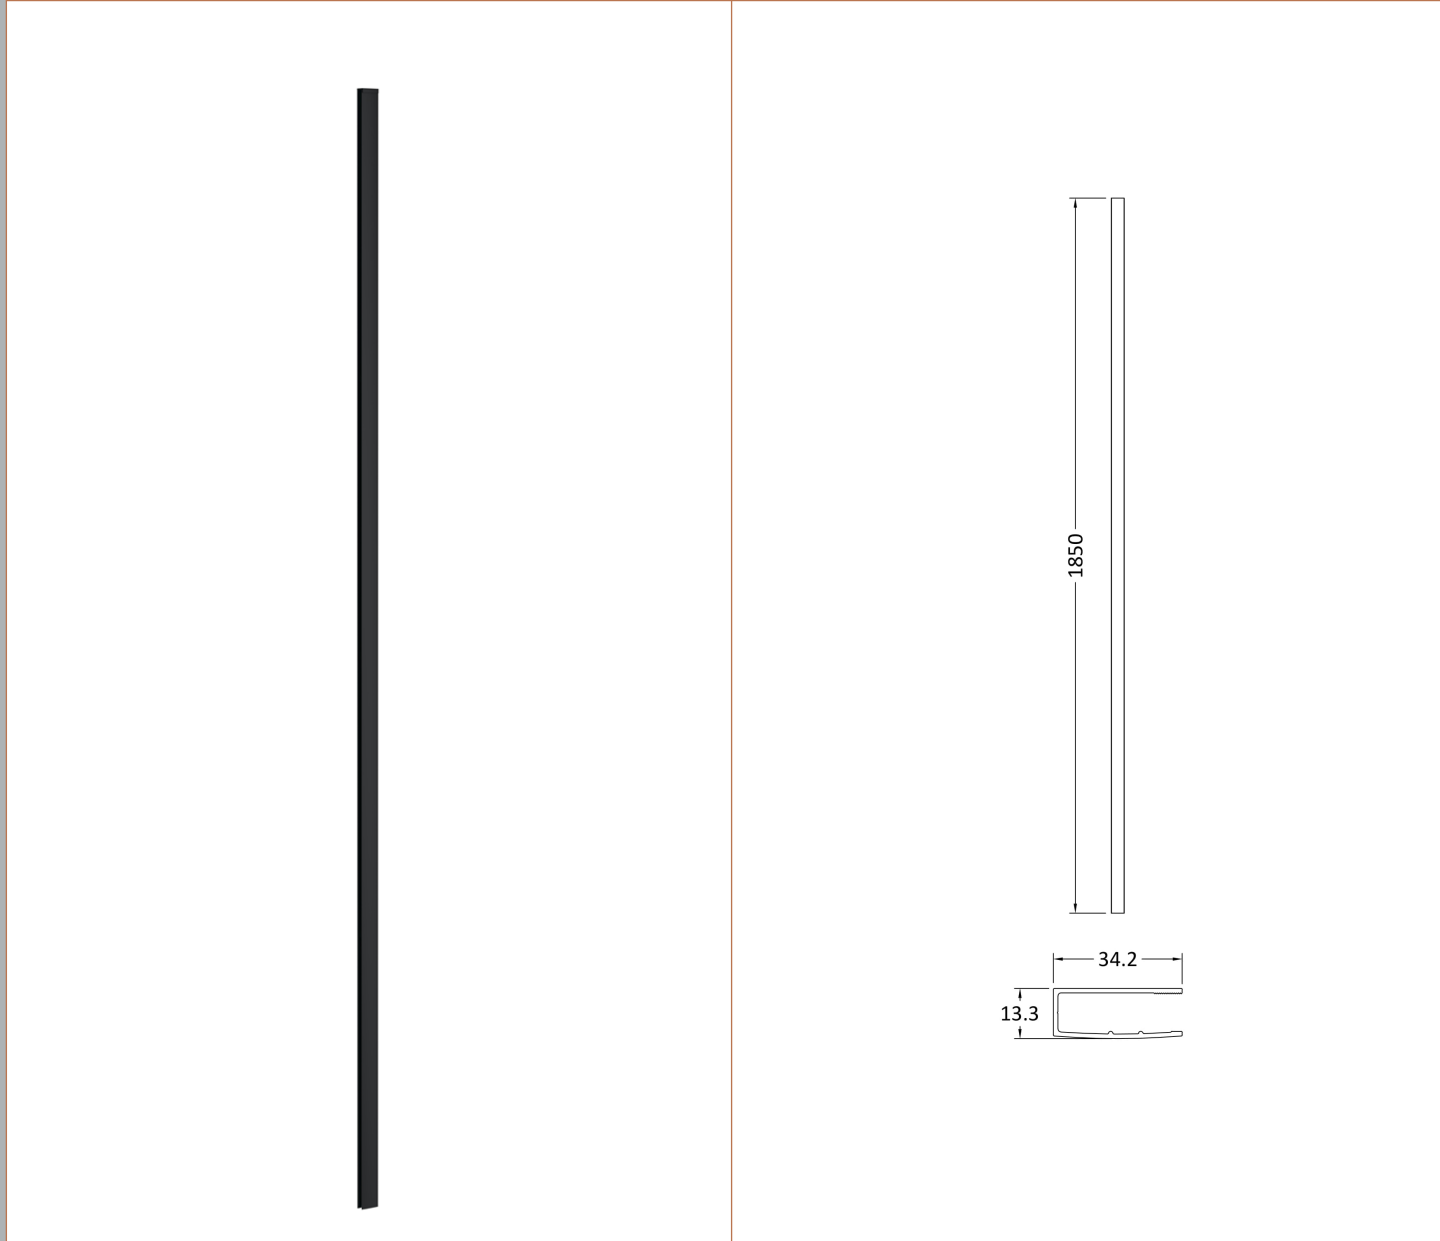

Height (mm):	1850
Width (mm):	1000
Depth (mm):	14
Nett Weight (kg):	42.5

Packaging Dimensions

Height (mm):	65
Width (mm):	1045
Length (mm):	1920
Gross Weight (kg):	42.5

Packaging Data

Box Colour:	Brown Cardboard Box - Printed
Box Qty:	1
Label Size:	100 x 50
Label Colour:	Not Applicable
Label Qty:	0

Outer Box Dimensions (If Applicable)

Height (mm):	
Width (mm):	
Depth (mm):	
Length (mm):	
Gross Weight (kg):	
Barcode:	5056462661223

Product Details

Country of Origin:	China
Fitting Instruction:	No
CE & UKCA:	Yes
Profile Material:	Aluminium
Profile Finish:	Polished Chrome
Adjustments (mm):	975mm - 993mm
Entry Width (mm):	N/A
Swing In Dim (mm):	N/A
Swing Out Dim (mm):	N/A
Radius (mm):	Not Applicable
Glass Thickness (mm):	8
Easy Fit:	No
Easy Clean:	No
Handle Style:	Not Applicable
Handle Material:	Not Applicable
Enclosure Design:	Fluted
Wheel Type:	Not Applicable
Support Bar Included:	Support Bar Included
Extras:	None

Sales Code: WRSF009

Description: 1850 Wetroom Wall Channel Black

Product Dimensions

Height (mm):	1850
Width (mm):	
Depth (mm):	
Nett Weight (kg):	0.6

Packaging Dimensions

Height (mm):	60
Width (mm):	185
Length (mm):	1860
Gross Weight (kg):	0.6

Product Details

Country of Origin:	China
Fitting Instruction:	No
CE & UKCA:	N/A
Profile Material:	Aluminium
Profile Finish:	Matt Black
Adjustments (mm):	18mm
Entry Width (mm):	N/A
Swing In Dim (mm):	N/A
Swing Out Dim (mm):	N/A
Radius (mm):	Not Applicable
Glass Thickness (mm):	
Easy Fit:	Not Applicable
Easy Clean:	Not Applicable
Handle Style:	Not Applicable
Handle Material:	Not Applicable
Enclosure Design:	Not Applicable
Wheel Type:	Not Applicable
Support Bar Included:	Support Bar Not Included
Extras:	None