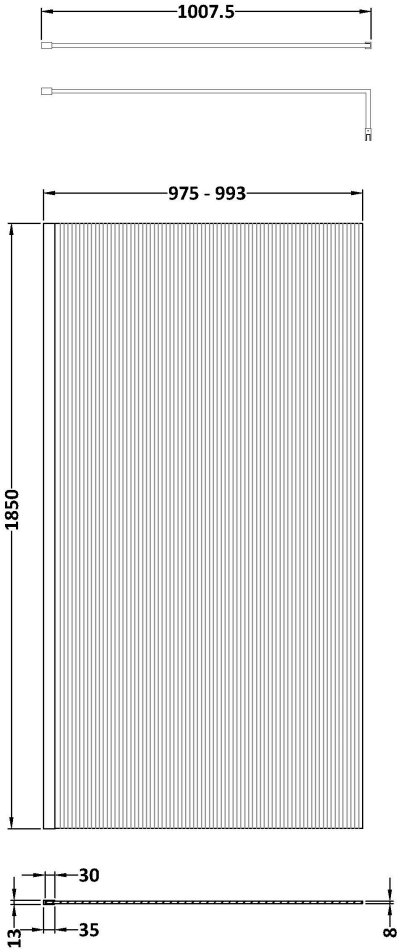

Sales Code: WRFL18510BP

Description: 1000X1850 Fluted Wetroom Screen Inc' Bar

Packaging Details

Barcode: 5056462679624

Sales Code: WRFL18510

Description: 1000X1850 Fluted Wetroom Screen Inc' Bar

Product Dimensions

Height (mm):	1850
Width (mm):	1000
Depth (mm):	14
Nett Weight (kg):	42.5

Packaging Dimensions

Height (mm):	65
Width (mm):	1045
Length (mm):	1920
Gross Weight (kg):	42.5

Packaging Data

Box Colour:	Brown Cardboard Box - Printed
Box Qty:	1
Label Size:	100 x 50
Label Colour:	Not Applicable
Label Qty:	0

Outer Box Dimensions (If Applicable)

Height (mm):	
Width (mm):	
Depth (mm):	
Length (mm):	
Gross Weight (kg):	
Barcode:	5056462661223

Product Details

Country of Origin:	China
Fitting Instruction:	No
CE & UKCA:	Yes
Profile Material:	Aluminium
Profile Finish:	Polished Chrome
Adjustments (mm):	975mm - 993mm
Entry Width (mm):	N/A
Swing In Dim (mm):	N/A
Swing Out Dim (mm):	N/A
Radius (mm):	Not Applicable
Glass Thickness (mm):	8
Easy Fit:	No
Easy Clean:	No
Handle Style:	Not Applicable
Handle Material:	Not Applicable
Enclosure Design:	Fluted
Wheel Type:	Not Applicable
Support Bar Included:	Support Bar Included
Extras:	None

Sales Code: WRSF009

Description: 1850 Wetroom Wall Channel Black

Product Dimensions

Height (mm):	1850
Width (mm):	
Depth (mm):	
Nett Weight (kg):	0.6

Packaging Dimensions

Height (mm):	60
Width (mm):	185
Length (mm):	1860
Gross Weight (kg):	0.6