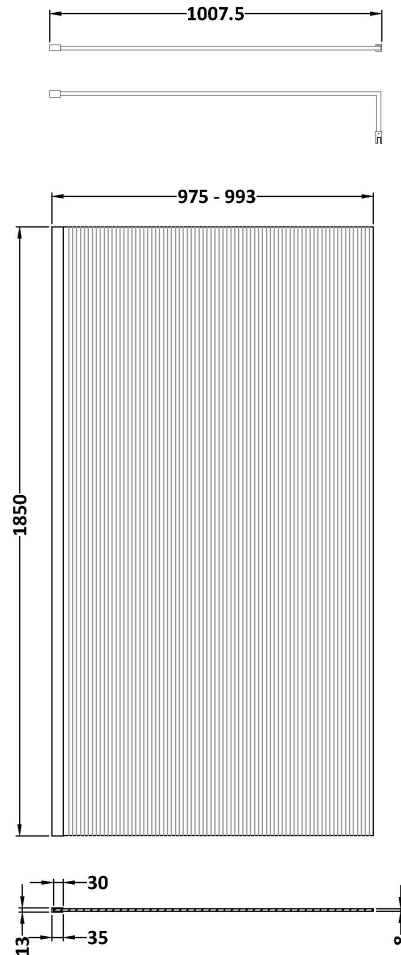

Sales Code: WRFL18510BP

Description: 1000X1850 Fluted Wetroom Screen Inc' Bar

Packaging Details

Barcode: 5056462679624

Sales Code: WRFL18510

Description: 1000X1850 Fluted Wetroom Screen Inc' Bar

Product Dimensions

Height (mm):	1850
Width (mm):	1000
Depth (mm):	14
Nett Weight (kg):	42.5

Packaging Dimensions

Height (mm):	65
Width (mm):	1045
Length (mm):	1920
Gross Weight (kg):	42.5

Packaging Data

Box Colour:	Brown Cardboard Box - Printed
Box Qty:	1
Label Size:	100 x 50
Label Colour:	Not Applicable
Label Qty:	0

Outer Box Dimensions (If Applicable)

Height (mm):	
Width (mm):	
Depth (mm):	
Length (mm):	
Gross Weight (kg):	
Barcode:	5056462661223

Product Details

Country of Origin:	China
Fitting Instruction:	No
CE & UKCA:	Yes
Profile Material:	Aluminium
Profile Finish:	Polished Chrome
Adjustments (mm):	975mm - 993mm
Entry Width (mm):	N/A
Swing In Dim (mm):	N/A
Swing Out Dim (mm):	N/A
Radius (mm):	Not Applicable
Glass Thickness (mm):	8
Easy Fit:	No
Easy Clean:	No
Handle Style:	Not Applicable
Handle Material:	Not Applicable
Enclosure Design:	Fluted
Wheel Type:	Not Applicable
Support Bar Included:	Support Bar Included
Extras:	None

Sales Code: WRSF009

Description: 1850 Wetroom Wall Channel Black

Product Dimensions

Height (mm):	1850
Width (mm):	
Depth (mm):	
Nett Weight (kg):	0.6

Packaging Dimensions

Height (mm):	60
Width (mm):	185
Length (mm):	1860
Gross Weight (kg):	0.6