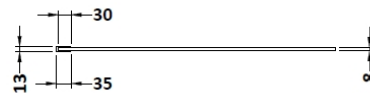

Sales Code: WRSCOB70

Description: 700 Wetroom Screen Outer Frame 1850X8mm

Packaging Details

Barcode: 5056462645216

Sales Code: WRSC070

Description: Wetroom Screen 700 X 1850 X 8mm

Product Dimensions

Height (mm):	1850
Width (mm):	700
Depth (mm):	14
Nett Weight (kg):	29.5

Packaging Dimensions

Height (mm):	65
Width (mm):	750
Length (mm):	1920
Gross Weight (kg):	29.5

Packaging Data

Box Colour:	Brown Cardboard Box - Printed
Box Qty:	1
Label Size:	100 x 50
Label Colour:	Not Applicable
Label Qty:	0

Outer Box Dimensions (If Applicable)

Height (mm):	
Width (mm):	
Depth (mm):	
Length (mm):	
Gross Weight (kg):	
Barcode:	5055275819005

Product Details

Country of Origin:	China
Fitting Instruction:	No
CE & UKCA:	Yes
Profile Material:	Aluminium
Profile Finish:	Polished Chrome
Adjustments (mm):	675mm - 693mm
Entry Width (mm):	N/A
Swing In Dim (mm):	N/A
Swing Out Dim (mm):	N/A
Radius (mm):	Not Applicable
Glass Thickness (mm):	8
Easy Fit:	No
Easy Clean:	No
Handle Style:	Not Applicable
Handle Material:	Not Applicable
Enclosure Design:	Frameless
Wheel Type:	Not Applicable
Support Bar Included:	Support Bar Included
Extras:	None