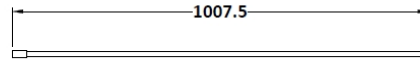

Sales Code: WRSCOB70

Description: 700 Wetroom Screen Outer Frame 1850X8mm

Packaging Details

Barcode: 5056462645216

Sales Code: WRSC070

Description: Wetroom Screen 700 X 1850 X 8mm

Product Dimensions

Height (mm):	1850
Width (mm):	700
Depth (mm):	14
Nett Weight (kg):	29.5

Packaging Dimensions

Height (mm):	65
Width (mm):	750
Length (mm):	1920
Gross Weight (kg):	29.5

Packaging Data

Box Colour:	Brown Cardboard Box - Printed
Box Qty:	1
Label Size:	100 x 50
Label Colour:	Not Applicable
Label Qty:	0

Outer Box Dimensions (If Applicable)

Height (mm):	
Width (mm):	
Depth (mm):	
Length (mm):	
Gross Weight (kg):	
Barcode:	5055275819005

Product Details

Country of Origin:	China
Fitting Instruction:	No
CE & UKCA:	Yes
Profile Material:	Aluminium
Profile Finish:	Polished Chrome
Adjustments (mm):	675mm - 693mm
Entry Width (mm):	N/A
Swing In Dim (mm):	N/A
Swing Out Dim (mm):	N/A
Radius (mm):	Not Applicable
Glass Thickness (mm):	8
Easy Fit:	No
Easy Clean:	No
Handle Style:	Not Applicable
Handle Material:	Not Applicable
Enclosure Design:	Frameless
Wheel Type:	Not Applicable
Support Bar Included:	Support Bar Included
Extras:	None