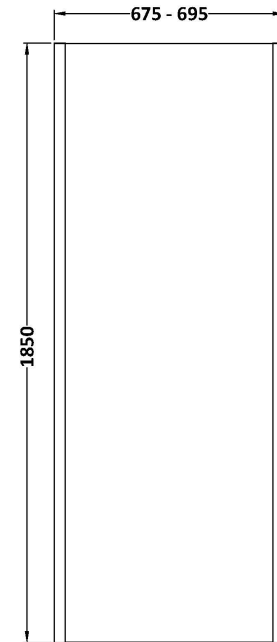

Sales Code: WRSCOB70

Description: 700 Wetroom Screen Outer Frame 1850X8mm

Packaging Details

Barcode: 5056462645216

Sales Code: WRSC070

Description: Wetroom Screen 700 X 1850 X 8mm

Product Dimensions

Height (mm):	1850
Width (mm):	700
Depth (mm):	14
Nett Weight (kg):	29.5

Packaging Dimensions

Height (mm):	65
Width (mm):	750
Length (mm):	1920
Gross Weight (kg):	29.5

Packaging Data

Box Colour:	Brown Cardboard Box - Printed
Box Qty:	1
Label Size:	100 x 50
Label Colour:	Not Applicable
Label Qty:	0

Outer Box Dimensions (If Applicable)

Height (mm):	
Width (mm):	
Depth (mm):	
Length (mm):	
Gross Weight (kg):	
Barcode:	5055275819005

Product Details

Country of Origin:	China
Fitting Instruction:	No
CE & UKCA:	Yes
Profile Material:	Aluminium
Profile Finish:	Polished Chrome
Adjustments (mm):	675mm - 693mm
Entry Width (mm):	N/A
Swing In Dim (mm):	N/A
Swing Out Dim (mm):	N/A
Radius (mm):	Not Applicable
Glass Thickness (mm):	8
Easy Fit:	No
Easy Clean:	No
Handle Style:	Not Applicable
Handle Material:	Not Applicable
Enclosure Design:	Frameless
Wheel Type:	Not Applicable
Support Bar Included:	Support Bar Included
Extras:	None

Sales Code: WRSF013U

Description: 1850 Decorative Profile Undrilled Brass

Product Dimensions

Height (mm):	1850
Width (mm):	34
Depth (mm):	13
Nett Weight (kg):	0.6

Packaging Dimensions

Height (mm):	60
Width (mm):	185
Length (mm):	1860
Gross Weight (kg):	0.6