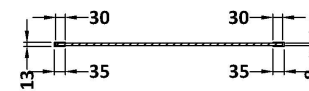

Sales Code: WRSCOB70

Description: 700 Wetroom Screen Outer Frame 1850X8mm

Packaging Details

Barcode: 5056462645216

Sales Code: WRSC070

Description: Wetroom Screen 700 X 1850 X 8mm

Product Dimensions

Height (mm):	1850
Width (mm):	700
Depth (mm):	14
Nett Weight (kg):	29.5

Packaging Dimensions

Height (mm):	65
Width (mm):	750
Length (mm):	1920
Gross Weight (kg):	29.5

Packaging Data

Box Colour:	Brown Cardboard Box - Printed
Box Qty:	1
Label Size:	100 x 50
Label Colour:	Not Applicable
Label Qty:	0

Outer Box Dimensions (If Applicable)

Height (mm):	
Width (mm):	
Depth (mm):	
Length (mm):	
Gross Weight (kg):	
Barcode:	5055275819005

Product Details

Country of Origin:	China
Fitting Instruction:	No
CE & UKCA:	Yes
Profile Material:	Aluminium
Profile Finish:	Polished Chrome
Adjustments (mm):	675mm - 693mm
Entry Width (mm):	N/A
Swing In Dim (mm):	N/A
Swing Out Dim (mm):	N/A
Radius (mm):	Not Applicable
Glass Thickness (mm):	8
Easy Fit:	No
Easy Clean:	No
Handle Style:	Not Applicable
Handle Material:	Not Applicable
Enclosure Design:	Frameless
Wheel Type:	Not Applicable
Support Bar Included:	Support Bar Included
Extras:	None

Sales Code: WRSF013

Description: 1850 Wetroom Wall Channel Brass

Product Dimensions

Height (mm):	1850
Width (mm):	
Depth (mm):	
Nett Weight (kg):	0.6

Packaging Dimensions

Height (mm):	60
Width (mm):	185
Length (mm):	1860
Gross Weight (kg):	0.6