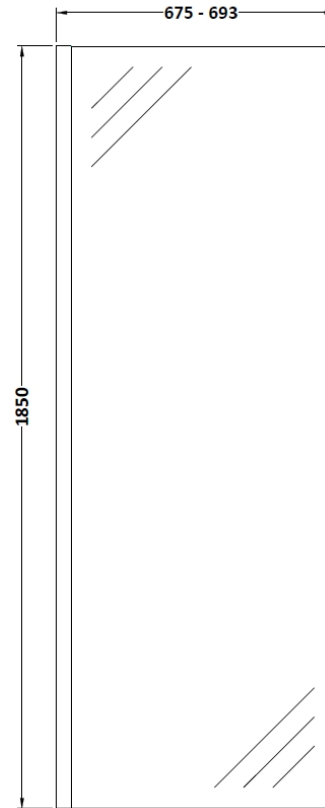

Sales Code: WRSCOB70

Description: 700 Wetroom Screen Outer Frame 1850X8mm

Packaging Details

Barcode: 5056462645216

Sales Code: WRSC070

Description: Wetroom Screen 700 X 1850 X 8mm

Product Dimensions

Height (mm):	1850
Width (mm):	700
Depth (mm):	14
Nett Weight (kg):	29.5

Packaging Dimensions

Height (mm):	65
Width (mm):	750
Length (mm):	1920
Gross Weight (kg):	29.5

Packaging Data

Box Colour:	Brown Cardboard Box - Printed
Box Qty:	1
Label Size:	100 x 50
Label Colour:	Not Applicable
Label Qty:	0

Outer Box Dimensions (If Applicable)

Height (mm):	
Width (mm):	
Depth (mm):	
Length (mm):	
Gross Weight (kg):	
Barcode:	5055275819005

Product Details

Country of Origin:	China
Fitting Instruction:	No
CE & UKCA:	Yes
Profile Material:	Aluminium
Profile Finish:	Polished Chrome
Adjustments (mm):	675mm - 693mm
Entry Width (mm):	N/A
Swing In Dim (mm):	N/A
Swing Out Dim (mm):	N/A
Radius (mm):	Not Applicable
Glass Thickness (mm):	8
Easy Fit:	No
Easy Clean:	No
Handle Style:	Not Applicable
Handle Material:	Not Applicable
Enclosure Design:	Frameless
Wheel Type:	Not Applicable
Support Bar Included:	Support Bar Included
Extras:	None

Sales Code: WRSF013

Description: 1850 Wetroom Wall Channel Brass

Product Dimensions

Height (mm):	1850
Width (mm):	
Depth (mm):	
Nett Weight (kg):	0.6

Packaging Dimensions

Height (mm):	60
Width (mm):	185
Length (mm):	1860
Gross Weight (kg):	0.6