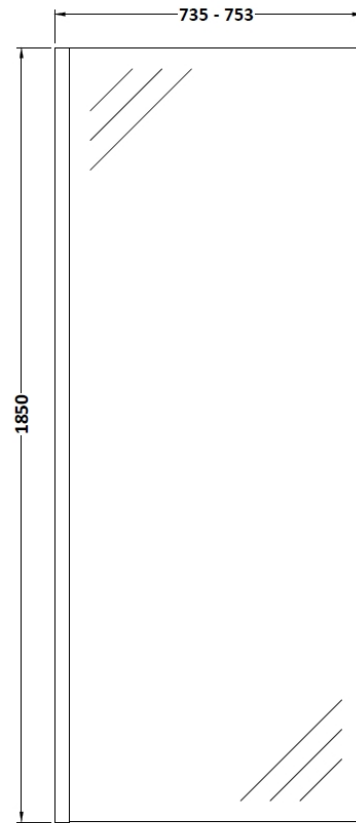

**Sales Code:** WRSCOB76

**Description:** 760 Wetroom Screen Outer Frame 1850X8mm

**Packaging Details**

Barcode: 5056462645223

Sales Code: WRSC076

Description: Wetroom Screen 760 X 1850 X 8mm

### Product Dimensions

Height (mm):	1850
Width (mm):	760
Depth (mm):	14
Nett Weight (kg):	32.5

### Packaging Dimensions

Height (mm):	65
Width (mm):	810
Length (mm):	1920
Gross Weight (kg):	32.5

### Outer Box Dimensions (If Applicable)

Height (mm):	
Width (mm):	
Depth (mm):	
Length (mm):	
Gross Weight (kg):	
Barcode:	5055275819012