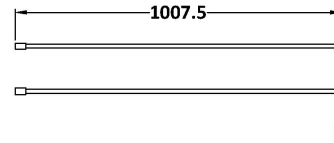

Sales Code: WRSCOB76

Description: 760 Wetroom Screen Outer Frame 1850X8mm

Packaging Details

Barcode: 5056462645223