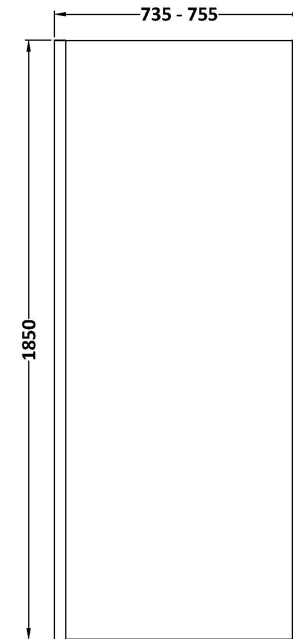

**Sales Code:** WRSCOB76

**Description:** 760 Wetroom Screen Outer Frame 1850X8mm

**Packaging Details**

Barcode: 5056462645223

Sales Code: WRSC076

Description: Wetroom Screen 760 X 1850 X 8mm

### Product Dimensions

Height (mm):	1850
Width (mm):	760
Depth (mm):	14
Nett Weight (kg):	32.5

### Packaging Dimensions

Height (mm):	65
Width (mm):	810
Length (mm):	1920
Gross Weight (kg):	32.5

### Outer Box Dimensions (If Applicable)

Height (mm):	
Width (mm):	
Depth (mm):	
Length (mm):	
Gross Weight (kg):	
Barcode:	5055275819012