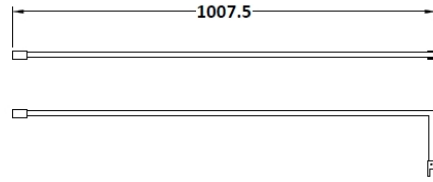

### Product Dimensions

Height (mm):	1850
Width (mm):	760
Depth (mm):	14
Nett Weight (kg):	32.5

### Packaging Dimensions

Height (mm):	65
Width (mm):	810
Length (mm):	1920
Gross Weight (kg):	32.5

### Outer Box Dimensions (If Applicable)

Height (mm):	
Width (mm):	
Depth (mm):	
Length (mm):	
Gross Weight (kg):	
Barcode:	5055275819012