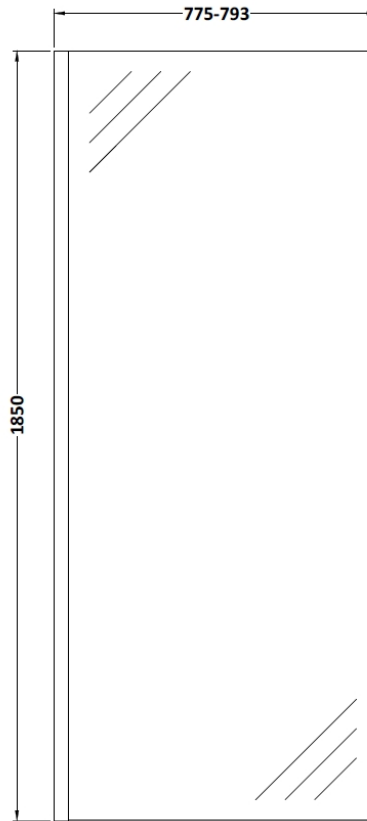

Sales Code: WRSCOB80

Description: 800 Wetroom Screen Outer Frame 1850X8mm

Packaging Details

Barcode: 5056462645230

Sales Code: WRSC080

Description: Wetroom Screen 800 X 1850 X 8mm

Product Dimensions

Height (mm):	1850
Width (mm):	800
Depth (mm):	14
Nett Weight (kg):	34

Packaging Dimensions

Height (mm):	65
Width (mm):	850
Length (mm):	1920
Gross Weight (kg):	34

Packaging Data

Box Colour:	Brown Cardboard Box - Printed
Box Qty:	1
Label Size:	100 x 50
Label Colour:	Not Applicable
Label Qty:	0

Outer Box Dimensions (If Applicable)

Height (mm):	
Width (mm):	
Depth (mm):	
Length (mm):	
Gross Weight (kg):	
Barcode:	5055275819029

Product Details

Country of Origin:	China
Fitting Instruction:	No
CE & UKCA:	Yes
Profile Material:	Aluminium
Profile Finish:	Polished Chrome
Adjustments (mm):	775mm - 793mm
Entry Width (mm):	N/A
Swing In Dim (mm):	N/A
Swing Out Dim (mm):	N/A
Radius (mm):	Not Applicable
Glass Thickness (mm):	8
Easy Fit:	No
Easy Clean:	No
Handle Style:	Not Applicable
Handle Material:	Not Applicable
Enclosure Design:	Frameless
Wheel Type:	Not Applicable
Support Bar Included:	Support Bar Included
Extras:	None

Sales Code: WRSF013U

Description: 1850 Decorative Profile Undrilled Brass

Product Dimensions

Height (mm):	1850
Width (mm):	34
Depth (mm):	13
Nett Weight (kg):	0.6

Packaging Dimensions

Height (mm):	60
Width (mm):	185
Length (mm):	1860
Gross Weight (kg):	0.6