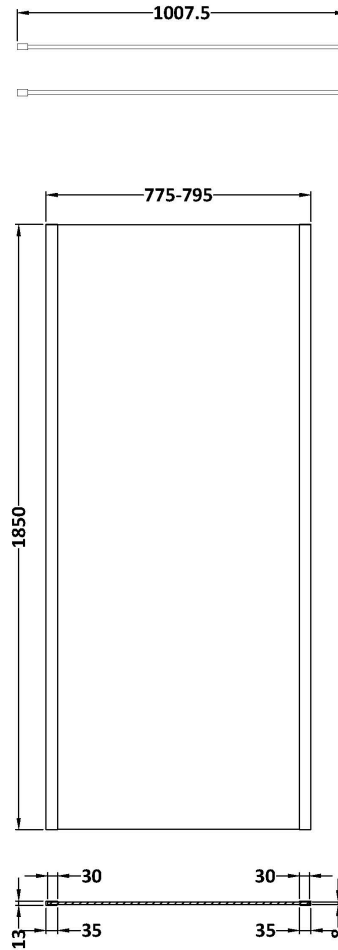

Sales Code: WRSCOB80

Description: 800 Wetroom Screen Outer Frame 1850X8mm

Packaging Details

Barcode: 5056462645230

Sales Code: WRSC080

Description: Wetroom Screen 800 X 1850 X 8mm

Product Dimensions

Height (mm):	1850
Width (mm):	800
Depth (mm):	14
Nett Weight (kg):	34

Packaging Dimensions

Height (mm):	65
Width (mm):	850
Length (mm):	1920
Gross Weight (kg):	34

Packaging Data

Box Colour:	Brown Cardboard Box - Printed
Box Qty:	1
Label Size:	100 x 50
Label Colour:	Not Applicable
Label Qty:	0

Outer Box Dimensions (If Applicable)

Height (mm):	
Width (mm):	
Depth (mm):	
Length (mm):	
Gross Weight (kg):	
Barcode:	5055275819029

Product Details

Country of Origin:	China
Fitting Instruction:	No
CE & UKCA:	Yes
Profile Material:	Aluminium
Profile Finish:	Polished Chrome
Adjustments (mm):	775mm - 793mm
Entry Width (mm):	N/A
Swing In Dim (mm):	N/A
Swing Out Dim (mm):	N/A
Radius (mm):	Not Applicable
Glass Thickness (mm):	8
Easy Fit:	No
Easy Clean:	No
Handle Style:	Not Applicable
Handle Material:	Not Applicable
Enclosure Design:	Frameless
Wheel Type:	Not Applicable
Support Bar Included:	Support Bar Included
Extras:	None

Sales Code: WRSF013

Description: 1850 Wetroom Wall Channel Brass

Product Dimensions

Height (mm):	1850
Width (mm):	
Depth (mm):	
Nett Weight (kg):	0.6

Packaging Dimensions

Height (mm):	60
Width (mm):	185
Length (mm):	1860
Gross Weight (kg):	0.6