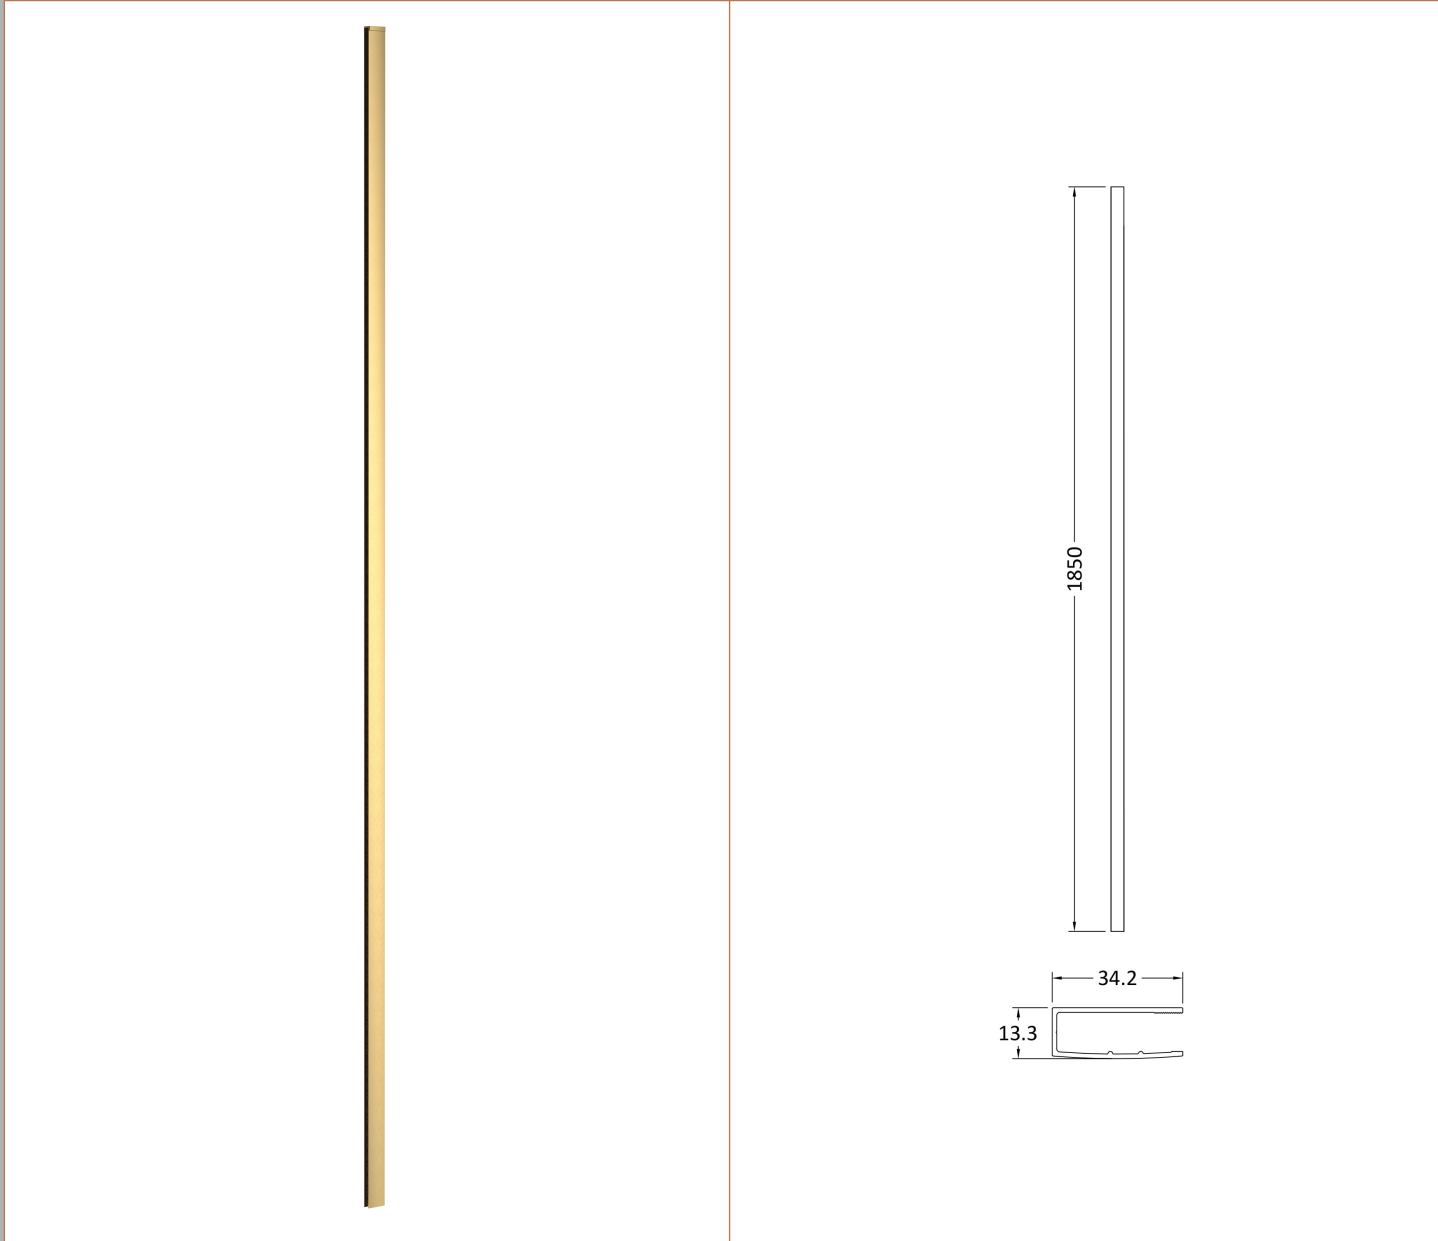

Outer Box Dimensions (If Applicable)

Height (mm):	
Width (mm):	
Depth (mm):	
Length (mm):	
Gross Weight (kg):	
Barcode:	5055275819029

Product Details

Country of Origin:	China
Fitting Instruction:	No
CE & UKCA:	Yes
Profile Material:	Aluminium
Profile Finish:	Polished Chrome
Adjustments (mm):	775mm - 793mm
Entry Width (mm):	N/A
Swing In Dim (mm):	N/A
Swing Out Dim (mm):	N/A
Radius (mm):	Not Applicable
Glass Thickness (mm):	8
Easy Fit:	No
Easy Clean:	No
Handle Style:	Not Applicable
Handle Material:	Not Applicable
Enclosure Design:	Frameless
Wheel Type:	Not Applicable
Support Bar Included:	Support Bar Included
Extras:	None

Sales Code: WRSF013

Description: 1850 Wetroom Wall Channel Brass

Product Dimensions

Height (mm):	1850
Width (mm):	
Depth (mm):	
Nett Weight (kg):	0.6

Packaging Dimensions

Height (mm):	60
Width (mm):	185
Length (mm):	1860
Gross Weight (kg):	0.6

Product Details

Country of Origin:	China
Fitting Instruction:	No
CE & UKCA:	N/A
Profile Material:	Aluminium
Profile Finish:	Brushed Brass
Adjustments (mm):	18mm
Entry Width (mm):	N/A
Swing In Dim (mm):	N/A
Swing Out Dim (mm):	N/A
Radius (mm):	Not Applicable
Glass Thickness (mm):	
Easy Fit:	Not Applicable
Easy Clean:	Not Applicable
Handle Style:	Not Applicable
Handle Material:	Not Applicable
Enclosure Design:	Not Applicable
Wheel Type:	Not Applicable
Support Bar Included:	Support Bar Not Included
Extras:	None

Sales Code: WRSF013U

Description: 1850 Decorative Profile Undrilled Brass

Product Dimensions

Height (mm):	1850
Width (mm):	34
Depth (mm):	13
Nett Weight (kg):	0.6

Packaging Dimensions

Height (mm):	60
Width (mm):	185
Length (mm):	1860
Gross Weight (kg):	0.6