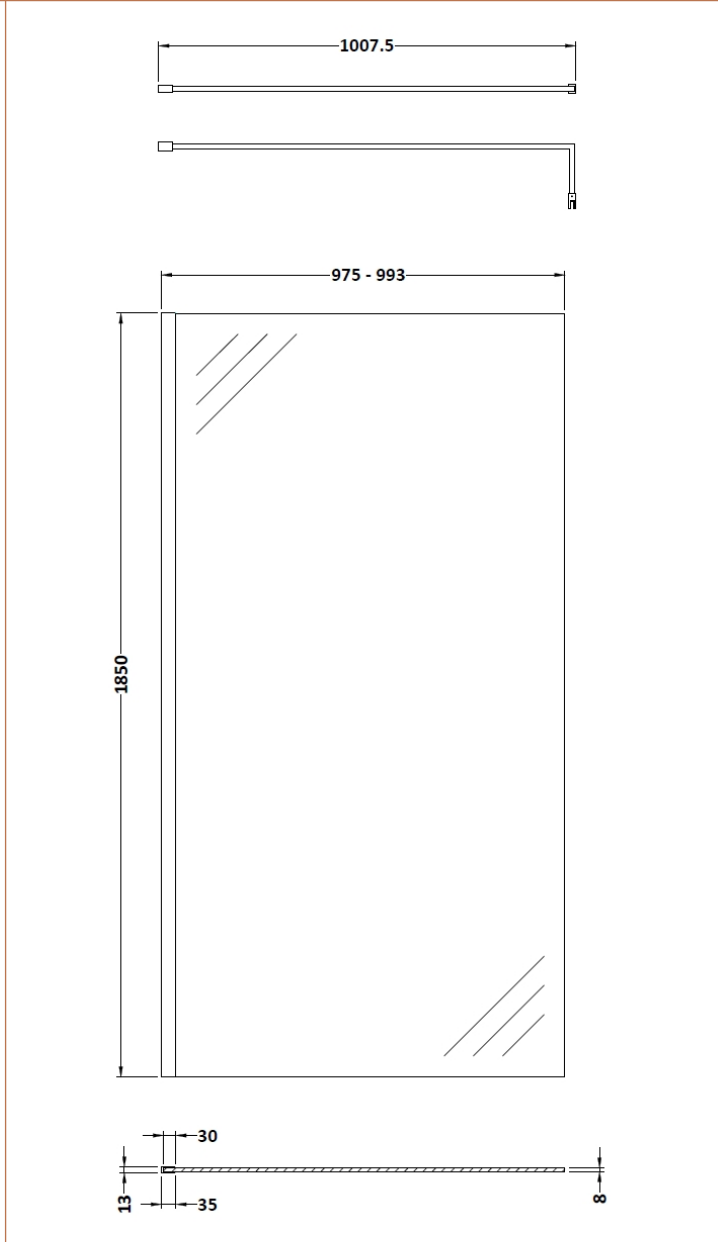

Sales Code: WRSCOB10

Description: 1000 Wetroom Screen Outer Frame 1850X8mm

Packaging Details

Barcode: 5056462645254

Sales Code: WRSC10

Description: Wetroom Screen 1000 X 1850 X 8mm

Product Dimensions

| | |
|-------------------|------|
| Height (mm): | 1850 |
| Width (mm): | 1000 |
| Depth (mm): | 14 |
| Nett Weight (kg): | 42.5 |

Packaging Dimensions

| | |
|--------------------|------|
| Height (mm): | 65 |
| Width (mm): | 1045 |
| Length (mm): | 1920 |
| Gross Weight (kg): | 42.5 |

Packaging Data

| | |
|---------------|-------------------------------|
| Box Colour: | Brown Cardboard Box - Printed |
| Box Qty: | 1 |
| Label Size: | 100 x 50 |
| Label Colour: | Not Applicable |
| Label Qty: | 0 |

Outer Box Dimensions (If Applicable)

| | |
|--------------------|---------------|
| Height (mm): | |
| Width (mm): | |
| Depth (mm): | |
| Length (mm): | |
| Gross Weight (kg): | |
| Barcode: | 5055275819043 |

Sales Code: WRSF013U

Description: 1850 Decorative Profile Undrilled Brass

Product Dimensions

| | |
|-------------------|------|
| Height (mm): | 1850 |
| Width (mm): | 34 |
| Depth (mm): | 13 |
| Nett Weight (kg): | 0.6 |