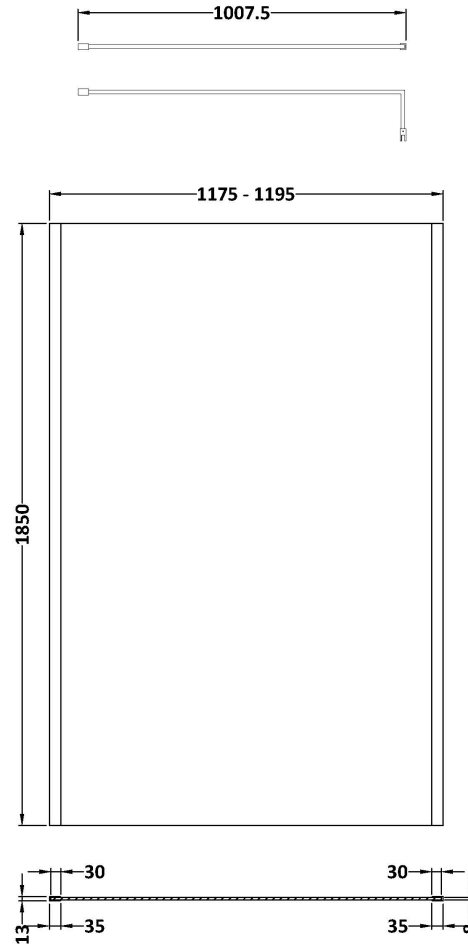

Sales Code: WRSCOB12

Description: 1200 Wetroom Screen Outer Frame 1850X8mm

Packaging Details

Barcode: 5056462645278