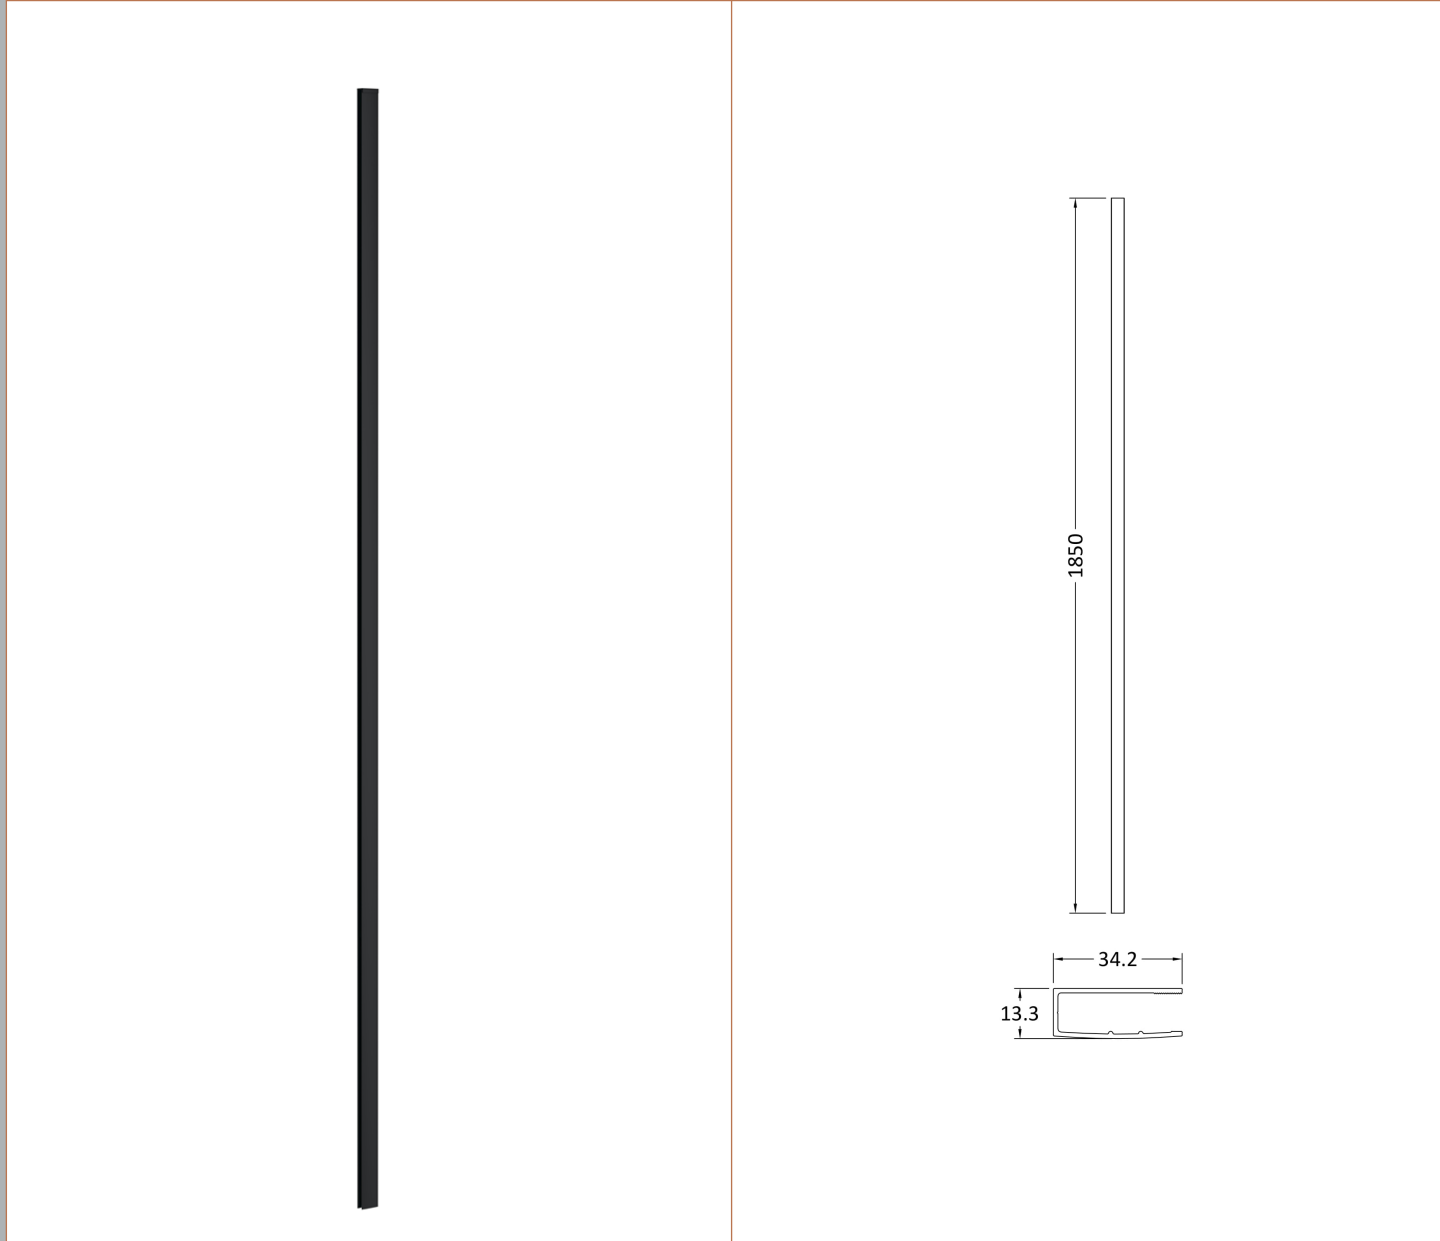

Packaging Dimensions

Height (mm):	65
Width (mm):	810
Length (mm):	1920
Gross Weight (kg):	32.5

Packaging Data

Box Colour:	Brown Cardboard Box - Printed
Box Qty:	1
Label Size:	100 x 50
Label Colour:	Not Applicable
Label Qty:	0

Outer Box Dimensions (If Applicable)

Height (mm):	
Width (mm):	
Depth (mm):	
Length (mm):	
Gross Weight (kg):	
Barcode:	5055275819012

Product Details

Country of Origin:	China
Fitting Instruction:	No
CE & UKCA:	Yes
Profile Material:	Aluminium
Profile Finish:	Polished Chrome
Adjustments (mm):	735mm - 753mm
Entry Width (mm):	N/A
Swing In Dim (mm):	N/A
Swing Out Dim (mm):	N/A
Radius (mm):	Not Applicable
Glass Thickness (mm):	8
Easy Fit:	No
Easy Clean:	No
Handle Style:	Not Applicable
Handle Material:	Not Applicable
Enclosure Design:	Frameless
Wheel Type:	Not Applicable
Support Bar Included:	Support Bar Included
Extras:	None

Sales Code: WRSF009

Description: 1850 Wetroom Wall Channel Black

Product Dimensions

Height (mm):	1850
Width (mm):	
Depth (mm):	
Nett Weight (kg):	0.6

Packaging Dimensions

Height (mm):	60
Width (mm):	185
Length (mm):	1860
Gross Weight (kg):	0.6

Sales Code: WRSF009U

Description: 1850 Decorative Profile Undrilled Black

Product Dimensions

Height (mm):	1850
Width (mm):	34
Depth (mm):	13
Nett Weight (kg):	0.6

Packaging Dimensions

Height (mm):	60
Width (mm):	185
Length (mm):	1860
Gross Weight (kg):	0.6