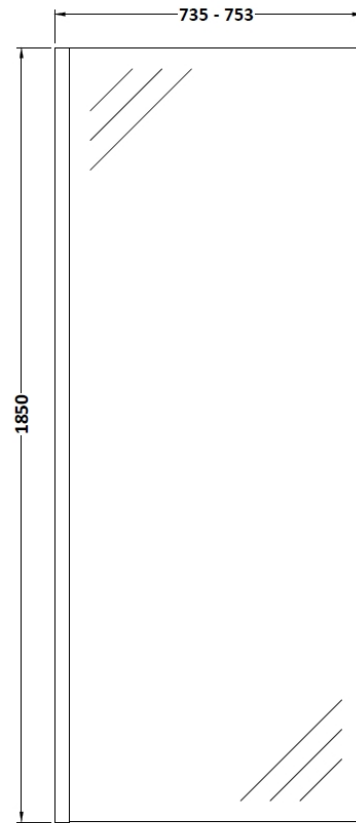

Sales Code: WRSCOBP76

Description: 760 Wetroom Screen Outer Frame 1850X8mm

Packaging Details

Barcode: 5056462645148

Sales Code: WRSC076

Description: Wetroom Screen 760 X 1850 X 8mm

Product Dimensions

Height (mm):	1850
Width (mm):	760
Depth (mm):	14
Nett Weight (kg):	32.5

Packaging Dimensions

Height (mm):	65
Width (mm):	810
Length (mm):	1920
Gross Weight (kg):	32.5

Packaging Data

Box Colour:	Brown Cardboard Box - Printed
Box Qty:	1
Label Size:	100 x 50
Label Colour:	Not Applicable
Label Qty:	0

Outer Box Dimensions (If Applicable)

Height (mm):	
Width (mm):	
Depth (mm):	
Length (mm):	
Gross Weight (kg):	
Barcode:	5055275819012

Product Details

Country of Origin:	China
Fitting Instruction:	No
CE & UKCA:	Yes
Profile Material:	Aluminium
Profile Finish:	Polished Chrome
Adjustments (mm):	735mm - 753mm
Entry Width (mm):	N/A
Swing In Dim (mm):	N/A
Swing Out Dim (mm):	N/A
Radius (mm):	Not Applicable
Glass Thickness (mm):	8
Easy Fit:	No
Easy Clean:	No
Handle Style:	Not Applicable
Handle Material:	Not Applicable
Enclosure Design:	Frameless
Wheel Type:	Not Applicable
Support Bar Included:	Support Bar Included
Extras:	None

Sales Code: WRSF009

Description: 1850 Wetroom Wall Channel Black

Product Dimensions

Height (mm):	1850
Width (mm):	
Depth (mm):	
Nett Weight (kg):	0.6

Packaging Dimensions

Height (mm):	60
Width (mm):	185
Length (mm):	1860
Gross Weight (kg):	0.6