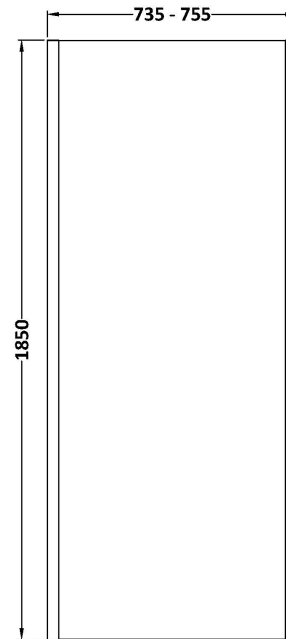

Sales Code: WRSCOBP76

Description: 760 Wetroom Screen Outer Frame 1850X8mm

Packaging Details

Barcode: 5056462645148

Sales Code: WRSC076

Description: Wetroom Screen 760 X 1850 X 8mm

Product Dimensions

Height (mm):	1850
Width (mm):	760
Depth (mm):	14
Nett Weight (kg):	32.5

Packaging Dimensions

Height (mm):	65
Width (mm):	810
Length (mm):	1920
Gross Weight (kg):	32.5

Packaging Data

Box Colour:	Brown Cardboard Box - Printed
Box Qty:	1
Label Size:	100 x 50
Label Colour:	Not Applicable
Label Qty:	0

Outer Box Dimensions (If Applicable)

Height (mm):	
Width (mm):	
Depth (mm):	
Length (mm):	
Gross Weight (kg):	
Barcode:	5055275819012

Product Details

Country of Origin:	China
Fitting Instruction:	No
CE & UKCA:	Yes
Profile Material:	Aluminium
Profile Finish:	Polished Chrome
Adjustments (mm):	735mm - 753mm
Entry Width (mm):	N/A
Swing In Dim (mm):	N/A
Swing Out Dim (mm):	N/A
Radius (mm):	Not Applicable
Glass Thickness (mm):	8
Easy Fit:	No
Easy Clean:	No
Handle Style:	Not Applicable
Handle Material:	Not Applicable
Enclosure Design:	Frameless
Wheel Type:	Not Applicable
Support Bar Included:	Support Bar Included
Extras:	None

Sales Code: WRSF009U

Description: 1850 Decorative Profile Undrilled Black

Product Dimensions

Height (mm):	1850
Width (mm):	34
Depth (mm):	13
Nett Weight (kg):	0.6

Packaging Dimensions

Height (mm):	60
Width (mm):	185
Length (mm):	1860
Gross Weight (kg):	0.6