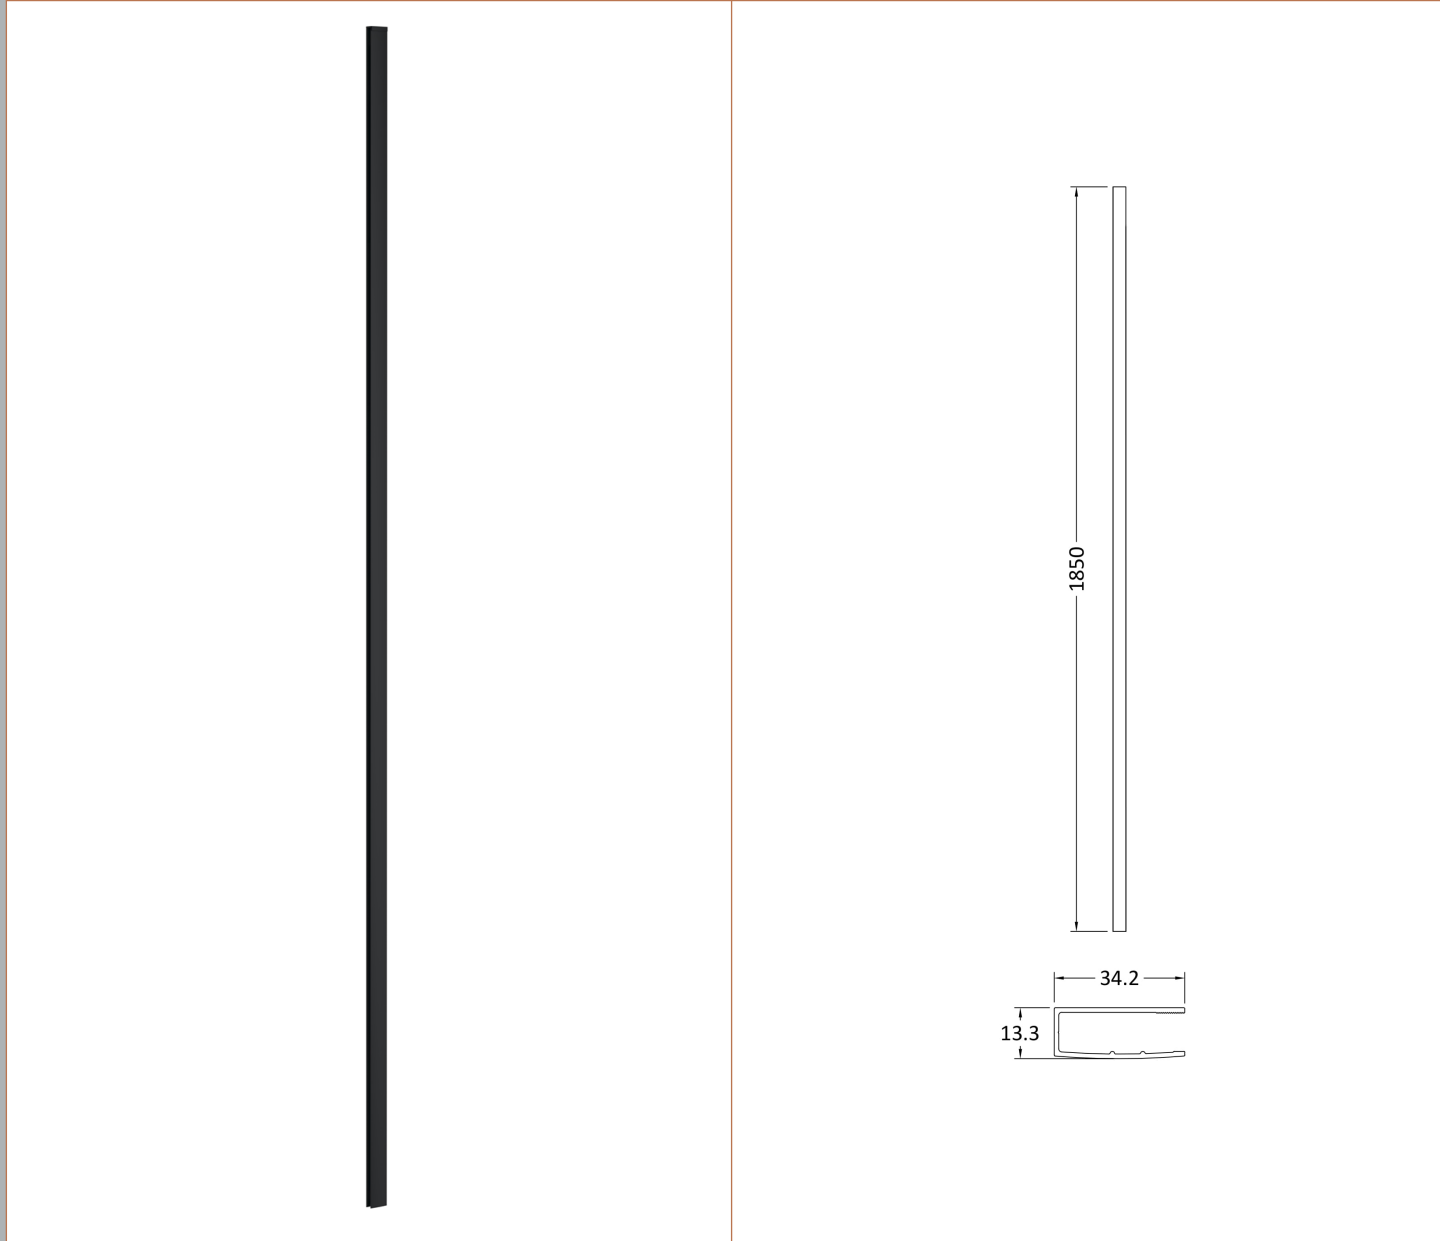

Outer Box Dimensions (If Applicable)

Height (mm):	
Width (mm):	
Depth (mm):	
Length (mm):	
Gross Weight (kg):	
Barcode:	5055275819012

Product Details

Country of Origin:	China
Fitting Instruction:	No
CE & UKCA:	Yes
Profile Material:	Aluminium
Profile Finish:	Polished Chrome
Adjustments (mm):	735mm - 753mm
Entry Width (mm):	N/A
Swing In Dim (mm):	N/A
Swing Out Dim (mm):	N/A
Radius (mm):	Not Applicable
Glass Thickness (mm):	8
Easy Fit:	No
Easy Clean:	No
Handle Style:	Not Applicable
Handle Material:	Not Applicable
Enclosure Design:	Frameless
Wheel Type:	Not Applicable
Support Bar Included:	Support Bar Included
Extras:	None

Sales Code: WRSF009

Description: 1850 Wetroom Wall Channel Black

Product Dimensions

Height (mm):	1850
Width (mm):	
Depth (mm):	
Nett Weight (kg):	0.6

Packaging Dimensions

Height (mm):	60
Width (mm):	185
Length (mm):	1860
Gross Weight (kg):	0.6

Product Details

Country of Origin:	China
Fitting Instruction:	No
CE & UKCA:	N/A
Profile Material:	Aluminium
Profile Finish:	Matt Black
Adjustments (mm):	18mm
Entry Width (mm):	N/A
Swing In Dim (mm):	N/A
Swing Out Dim (mm):	N/A
Radius (mm):	Not Applicable
Glass Thickness (mm):	
Easy Fit:	Not Applicable
Easy Clean:	Not Applicable
Handle Style:	Not Applicable
Handle Material:	Not Applicable
Enclosure Design:	Not Applicable
Wheel Type:	Not Applicable
Support Bar Included:	Support Bar Not Included
Extras:	None

Sales Code: WRSF009U

Description: 1850 Decorative Profile Undrilled Black

Product Dimensions

Height (mm):	1850
Width (mm):	34
Depth (mm):	13
Nett Weight (kg):	0.6

Packaging Dimensions

Height (mm):	60
Width (mm):	185
Length (mm):	1860
Gross Weight (kg):	0.6