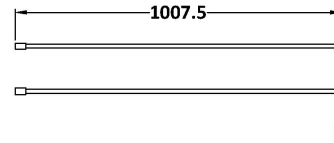

Sales Code: WRSCOBP76

Description: 760 Wetroom Screen Outer Frame 1850X8mm

Packaging Details

Barcode: 5056462645148

Sales Code: WRSC076

Description: Wetroom Screen 760 X 1850 X 8mm

Product Dimensions

Height (mm):	1850
Width (mm):	760
Depth (mm):	14
Nett Weight (kg):	32.5

Packaging Dimensions

Height (mm):	65
Width (mm):	810
Length (mm):	1920
Gross Weight (kg):	32.5

Packaging Data

Box Colour:	Brown Cardboard Box - Printed
Box Qty:	1
Label Size:	100 x 50
Label Colour:	Not Applicable
Label Qty:	0

Outer Box Dimensions (If Applicable)

Height (mm):	
Width (mm):	
Depth (mm):	
Length (mm):	
Gross Weight (kg):	
Barcode:	5055275819012

Product Details

Country of Origin:	China
Fitting Instruction:	No
CE & UKCA:	Yes
Profile Material:	Aluminium
Profile Finish:	Polished Chrome
Adjustments (mm):	735mm - 753mm
Entry Width (mm):	N/A
Swing In Dim (mm):	N/A
Swing Out Dim (mm):	N/A
Radius (mm):	Not Applicable
Glass Thickness (mm):	8
Easy Fit:	No
Easy Clean:	No
Handle Style:	Not Applicable
Handle Material:	Not Applicable
Enclosure Design:	Frameless
Wheel Type:	Not Applicable
Support Bar Included:	Support Bar Included
Extras:	None

Sales Code: WRSF009

Description: 1850 Wetroom Wall Channel Black

Product Dimensions

Height (mm):	1850
Width (mm):	
Depth (mm):	
Nett Weight (kg):	0.6

Packaging Dimensions

Height (mm):	60
Width (mm):	185
Length (mm):	1860
Gross Weight (kg):	0.6