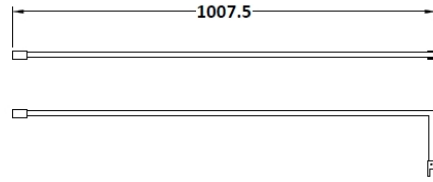

Sales Code: WRSCOBP76

Description: 760 Wetroom Screen Outer Frame 1850X8mm

Packaging Details

Barcode: 5056462645148

Sales Code: WRSC076

Description: Wetroom Screen 760 X 1850 X 8mm

Product Dimensions

Height (mm):	1850
Width (mm):	760
Depth (mm):	14
Nett Weight (kg):	32.5

Packaging Dimensions

Height (mm):	65
Width (mm):	810
Length (mm):	1920
Gross Weight (kg):	32.5

Packaging Data

Box Colour:	Brown Cardboard Box - Printed
Box Qty:	1
Label Size:	100 x 50
Label Colour:	Not Applicable
Label Qty:	0

Outer Box Dimensions (If Applicable)

Height (mm):	
Width (mm):	
Depth (mm):	
Length (mm):	
Gross Weight (kg):	
Barcode:	5055275819012

Product Details

Country of Origin:	China
Fitting Instruction:	No
CE & UKCA:	Yes
Profile Material:	Aluminium
Profile Finish:	Polished Chrome
Adjustments (mm):	735mm - 753mm
Entry Width (mm):	N/A
Swing In Dim (mm):	N/A
Swing Out Dim (mm):	N/A
Radius (mm):	Not Applicable
Glass Thickness (mm):	8
Easy Fit:	No
Easy Clean:	No
Handle Style:	Not Applicable
Handle Material:	Not Applicable
Enclosure Design:	Frameless
Wheel Type:	Not Applicable
Support Bar Included:	Support Bar Included
Extras:	None

Sales Code: WRSF009

Description: 1850 Wetroom Wall Channel Black

Product Dimensions

Height (mm):	1850
Width (mm):	
Depth (mm):	
Nett Weight (kg):	0.6

Packaging Dimensions

Height (mm):	60
Width (mm):	185
Length (mm):	1860
Gross Weight (kg):	0.6