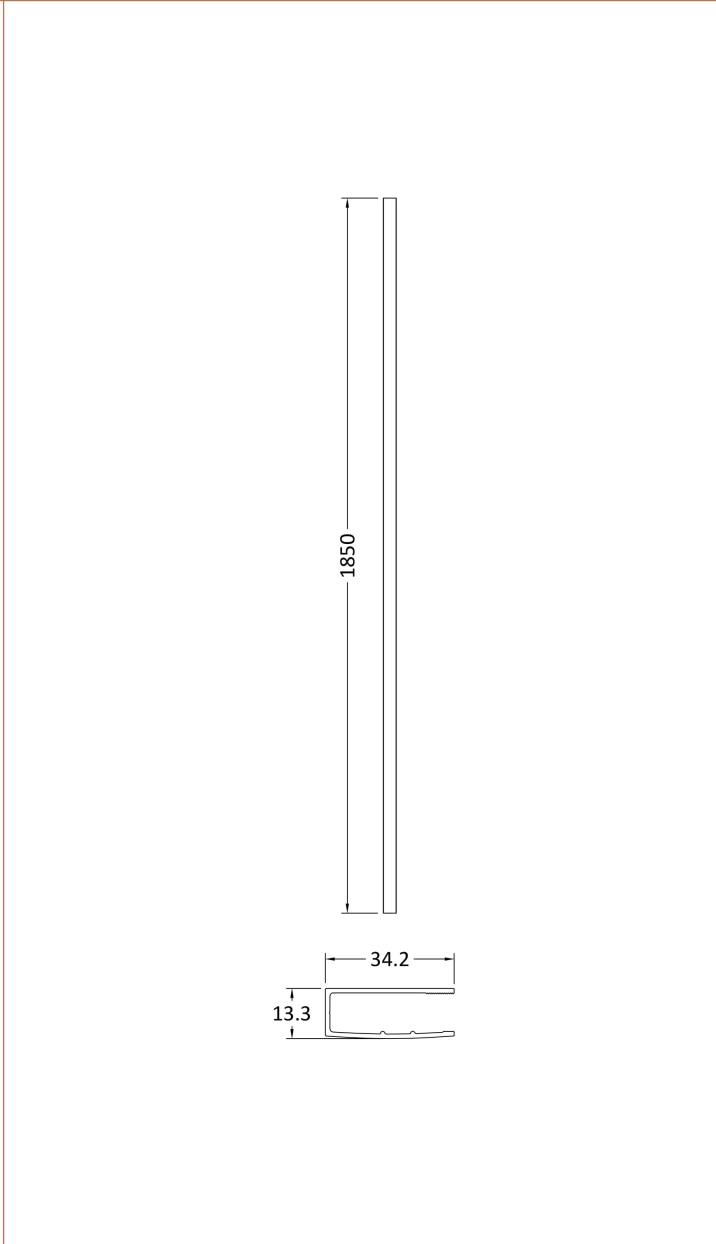

Sales Code: WRSCOBP80

Description: 800 Wetroom Screen Outer Frame 1850X8mm

Packaging Details

Barcode: 5056462645155

Sales Code: WRSC080

Description: Wetroom Screen 800 X 1850 X 8mm

Product Dimensions

Height (mm):	1850
Width (mm):	800
Depth (mm):	14
Nett Weight (kg):	34

Packaging Dimensions

Height (mm):	65
Width (mm):	850
Length (mm):	1920
Gross Weight (kg):	34

Packaging Data

Box Colour:	Brown Cardboard Box - Printed
Box Qty:	1
Label Size:	100 x 50
Label Colour:	Not Applicable
Label Qty:	0

Outer Box Dimensions (If Applicable)

Height (mm):	
Width (mm):	
Depth (mm):	
Length (mm):	
Gross Weight (kg):	
Barcode:	5055275819029

Product Details

Country of Origin:	China
Fitting Instruction:	No
CE & UKCA:	Yes
Profile Material:	Aluminium
Profile Finish:	Polished Chrome
Adjustments (mm):	775mm - 793mm
Entry Width (mm):	N/A
Swing In Dim (mm):	N/A
Swing Out Dim (mm):	N/A
Radius (mm):	Not Applicable
Glass Thickness (mm):	8
Easy Fit:	No
Easy Clean:	No
Handle Style:	Not Applicable
Handle Material:	Not Applicable
Enclosure Design:	Frameless
Wheel Type:	Not Applicable
Support Bar Included:	Support Bar Included
Extras:	None

Sales Code: WRSF009

Description: 1850 Wetroom Wall Channel Black

Product Dimensions

Height (mm):	1850
Width (mm):	
Depth (mm):	
Nett Weight (kg):	0.6

Packaging Dimensions

Height (mm):	60
Width (mm):	185
Length (mm):	1860
Gross Weight (kg):	0.6