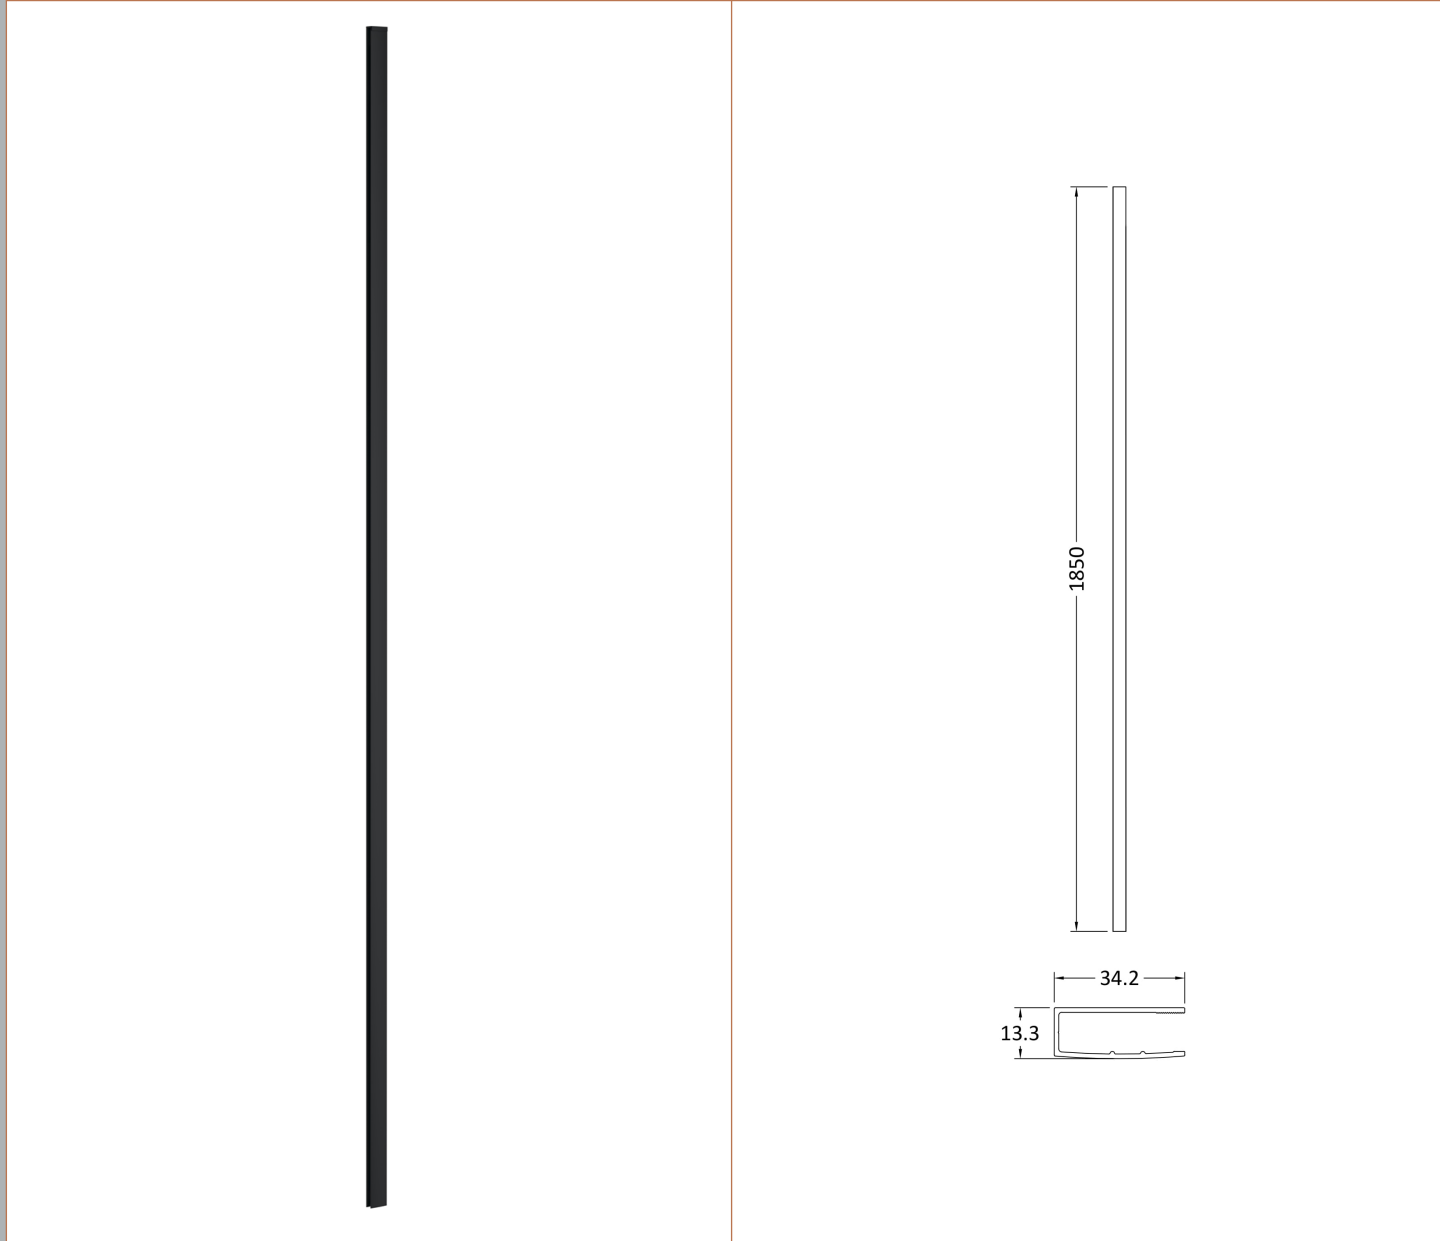

Outer Box Dimensions (If Applicable)

Height (mm):	
Width (mm):	
Depth (mm):	
Length (mm):	
Gross Weight (kg):	
Barcode:	5055275819029

Product Details

Country of Origin:	China
Fitting Instruction:	No
CE & UKCA:	Yes
Profile Material:	Aluminium
Profile Finish:	Polished Chrome
Adjustments (mm):	775mm - 793mm
Entry Width (mm):	N/A
Swing In Dim (mm):	N/A
Swing Out Dim (mm):	N/A
Radius (mm):	Not Applicable
Glass Thickness (mm):	8
Easy Fit:	No
Easy Clean:	No
Handle Style:	Not Applicable
Handle Material:	Not Applicable
Enclosure Design:	Frameless
Wheel Type:	Not Applicable
Support Bar Included:	Support Bar Included
Extras:	None

Sales Code: WRSF009

Description: 1850 Wetroom Wall Channel Black

Product Dimensions

Height (mm):	1850
Width (mm):	
Depth (mm):	
Nett Weight (kg):	0.6

Packaging Dimensions

Height (mm):	60
Width (mm):	185
Length (mm):	1860
Gross Weight (kg):	0.6

Product Details

Country of Origin:	China
Fitting Instruction:	No
CE & UKCA:	N/A
Profile Material:	Aluminium
Profile Finish:	Matt Black
Adjustments (mm):	18mm
Entry Width (mm):	N/A
Swing In Dim (mm):	N/A
Swing Out Dim (mm):	N/A
Radius (mm):	Not Applicable
Glass Thickness (mm):	
Easy Fit:	Not Applicable
Easy Clean:	Not Applicable
Handle Style:	Not Applicable
Handle Material:	Not Applicable
Enclosure Design:	Not Applicable
Wheel Type:	Not Applicable
Support Bar Included:	Support Bar Not Included
Extras:	None

Sales Code: WRSF009U

Description: 1850 Decorative Profile Undrilled Black

Product Dimensions

Height (mm):	1850
Width (mm):	34
Depth (mm):	13
Nett Weight (kg):	0.6

Packaging Dimensions

Height (mm):	60
Width (mm):	185
Length (mm):	1860
Gross Weight (kg):	0.6