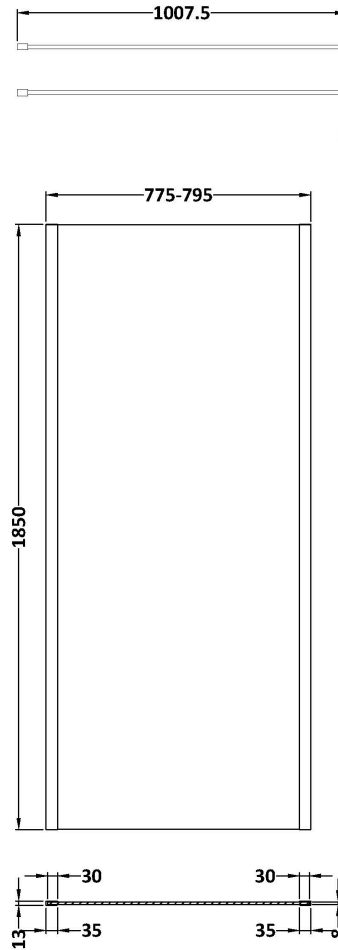

Sales Code: WRSCOBP80

Description: 800 Wetroom Screen Outer Frame 1850X8mm

Packaging Details

Barcode: 5056462645155

Sales Code: WRSC080

Description: Wetroom Screen 800 X 1850 X 8mm

Product Dimensions

Height (mm):	1850
Width (mm):	800
Depth (mm):	14
Nett Weight (kg):	34

Packaging Dimensions

Height (mm):	65
Width (mm):	850
Length (mm):	1920
Gross Weight (kg):	34

Packaging Data

Box Colour:	Brown Cardboard Box - Printed
Box Qty:	1
Label Size:	100 x 50
Label Colour:	Not Applicable
Label Qty:	0

Outer Box Dimensions (If Applicable)

Height (mm):	
Width (mm):	
Depth (mm):	
Length (mm):	
Gross Weight (kg):	
Barcode:	5055275819029

Product Details

Country of Origin:	China
Fitting Instruction:	No
CE & UKCA:	Yes
Profile Material:	Aluminium
Profile Finish:	Polished Chrome
Adjustments (mm):	775mm - 793mm
Entry Width (mm):	N/A
Swing In Dim (mm):	N/A
Swing Out Dim (mm):	N/A
Radius (mm):	Not Applicable
Glass Thickness (mm):	8
Easy Fit:	No
Easy Clean:	No
Handle Style:	Not Applicable
Handle Material:	Not Applicable
Enclosure Design:	Frameless
Wheel Type:	Not Applicable
Support Bar Included:	Support Bar Included
Extras:	None

Sales Code: WRSF009

Description: 1850 Wetroom Wall Channel Black

Product Dimensions

Height (mm):	1850
Width (mm):	
Depth (mm):	
Nett Weight (kg):	0.6

Packaging Dimensions

Height (mm):	60
Width (mm):	185
Length (mm):	1860
Gross Weight (kg):	0.6