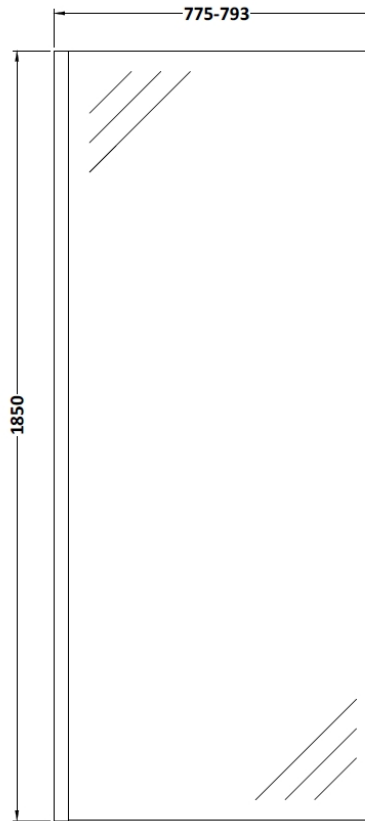

Sales Code: WRSCOBP80

Description: 800 Wetroom Screen Outer Frame 1850X8mm

Packaging Details

Barcode: 5056462645155

Sales Code: WRSC080

Description: Wetroom Screen 800 X 1850 X 8mm

Product Dimensions

Height (mm):	1850
Width (mm):	800
Depth (mm):	14
Nett Weight (kg):	34

Packaging Dimensions

Height (mm):	65
Width (mm):	850
Length (mm):	1920
Gross Weight (kg):	34

Packaging Data

Box Colour:	Brown Cardboard Box - Printed
Box Qty:	1
Label Size:	100 x 50
Label Colour:	Not Applicable
Label Qty:	0

Outer Box Dimensions (If Applicable)

Height (mm):	
Width (mm):	
Depth (mm):	
Length (mm):	
Gross Weight (kg):	
Barcode:	5055275819029

Product Details

Country of Origin:	China
Fitting Instruction:	No
CE & UKCA:	Yes
Profile Material:	Aluminium
Profile Finish:	Polished Chrome
Adjustments (mm):	775mm - 793mm
Entry Width (mm):	N/A
Swing In Dim (mm):	N/A
Swing Out Dim (mm):	N/A
Radius (mm):	Not Applicable
Glass Thickness (mm):	8
Easy Fit:	No
Easy Clean:	No
Handle Style:	Not Applicable
Handle Material:	Not Applicable
Enclosure Design:	Frameless
Wheel Type:	Not Applicable
Support Bar Included:	Support Bar Included
Extras:	None

Sales Code: WRSF009U

Description: 1850 Decorative Profile Undrilled Black

Product Dimensions

Height (mm):	1850
Width (mm):	34
Depth (mm):	13
Nett Weight (kg):	0.6

Packaging Dimensions

Height (mm):	60
Width (mm):	185
Length (mm):	1860
Gross Weight (kg):	0.6