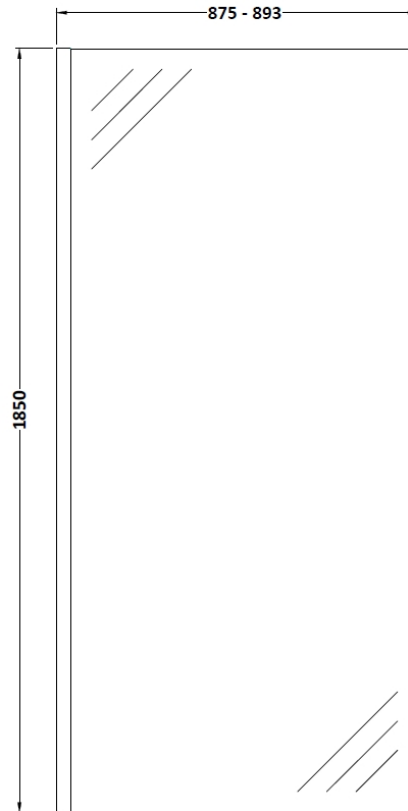

### Packaging Details

Barcode: 5056462645162

Sales Code: WRSC090

Description: Wetroom Screen 900 X 1850 X 8mm

**Product Dimensions**

|                   |      |
|-------------------|------|
| Height (mm):      | 1850 |
| Width (mm):       | 900  |
| Depth (mm):       | 14   |
| Nett Weight (kg): | 37.5 |

**Packaging Dimensions**

|                    |      |
|--------------------|------|
| Height (mm):       | 65   |
| Width (mm):        | 950  |
| Length (mm):       | 1920 |
| Gross Weight (kg): | 38.2 |

**Outer Box Dimensions (If Applicable)**

|                    |               |
|--------------------|---------------|
| Height (mm):       |               |
| Width (mm):        |               |
| Depth (mm):        |               |
| Length (mm):       |               |
| Gross Weight (kg): |               |
| Barcode:           | 5055275819036 |

**Packaging Dimensions**

|                    |      |
|--------------------|------|
| Height (mm):       | 60   |
| Width (mm):        | 185  |
| Length (mm):       | 1860 |
| Gross Weight (kg): | 0.6  |