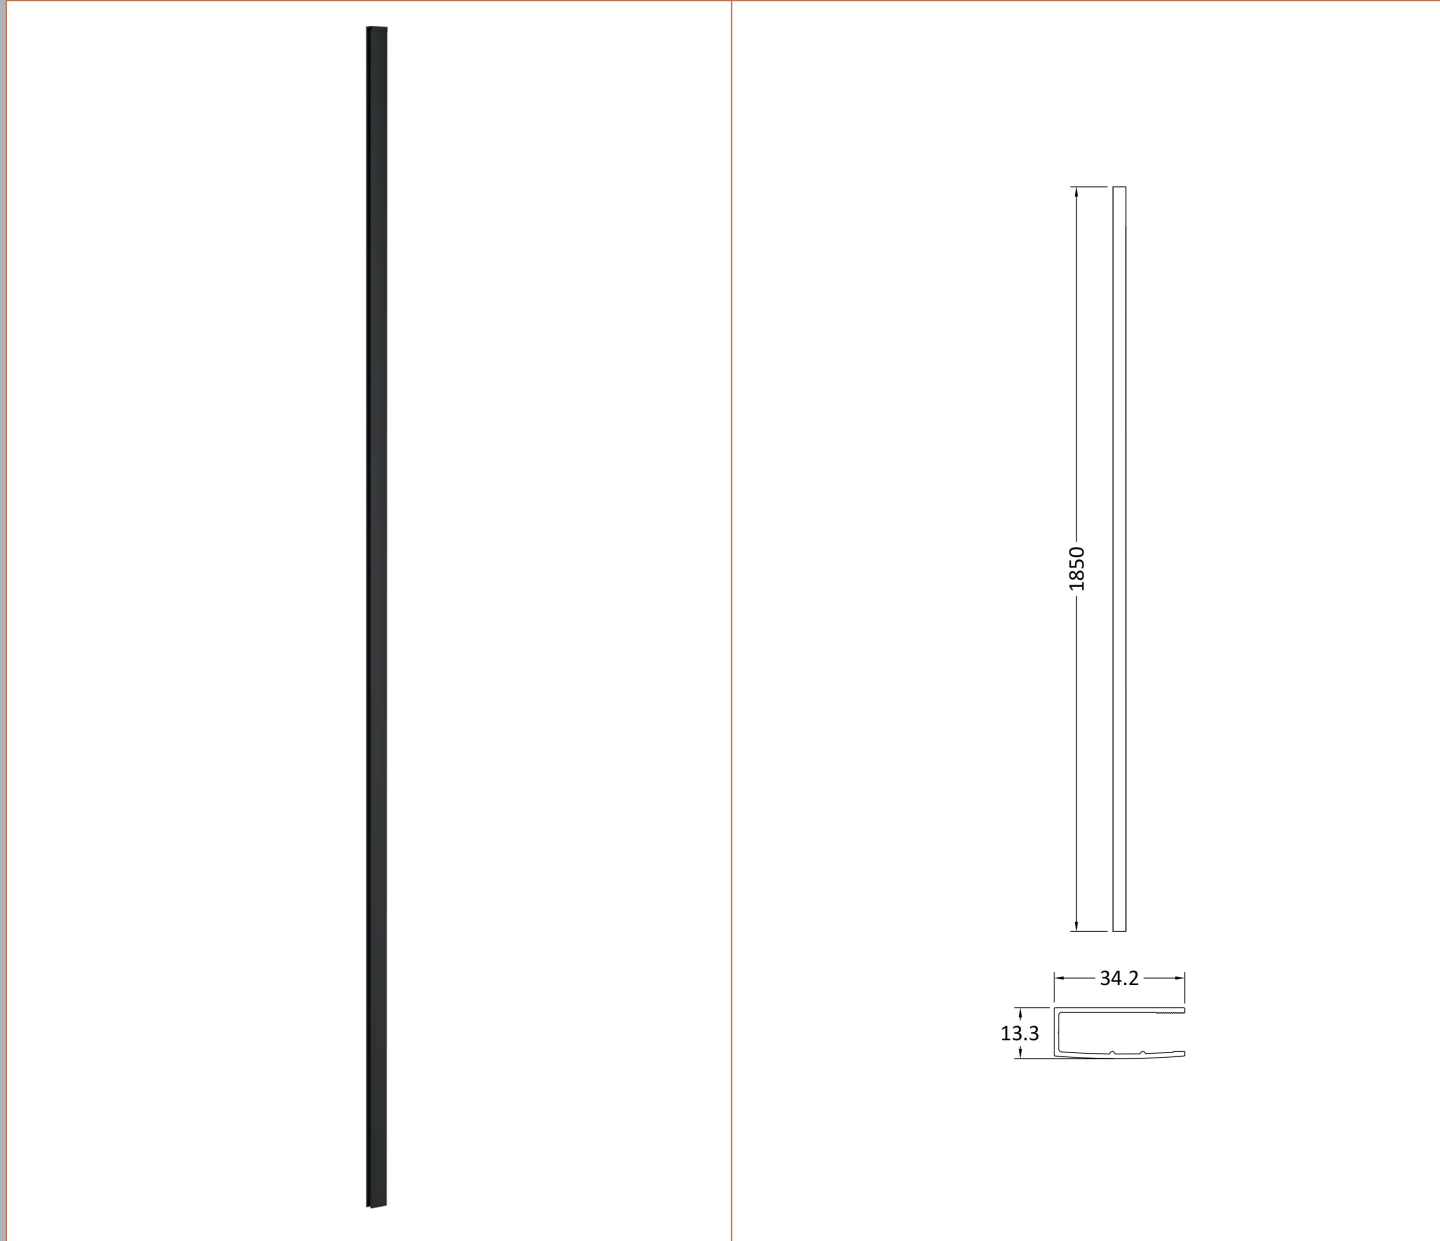

### Packaging Details

Barcode: 5056462645162

Sales Code: WRSC090

Description: Wetroom Screen 900 X 1850 X 8mm

**Product Dimensions**

|                   |      |
|-------------------|------|
| Height (mm):      | 1850 |
| Width (mm):       | 900  |
| Depth (mm):       | 14   |
| Nett Weight (kg): | 37.5 |

**Outer Box Dimensions (If Applicable)**

|                    |               |
|--------------------|---------------|
| Height (mm):       |               |
| Width (mm):        |               |
| Depth (mm):        |               |
| Length (mm):       |               |
| Gross Weight (kg): |               |
| Barcode:           | 5056211897224 |

Sales Code: WRSF009U

Description: 1850 Decorative Profile Undrilled Black

**Product Dimensions**

|                   |      |
|-------------------|------|
| Height (mm):      | 1850 |
| Width (mm):       | 34   |
| Depth (mm):       | 13   |
| Nett Weight (kg): | 0.6  |