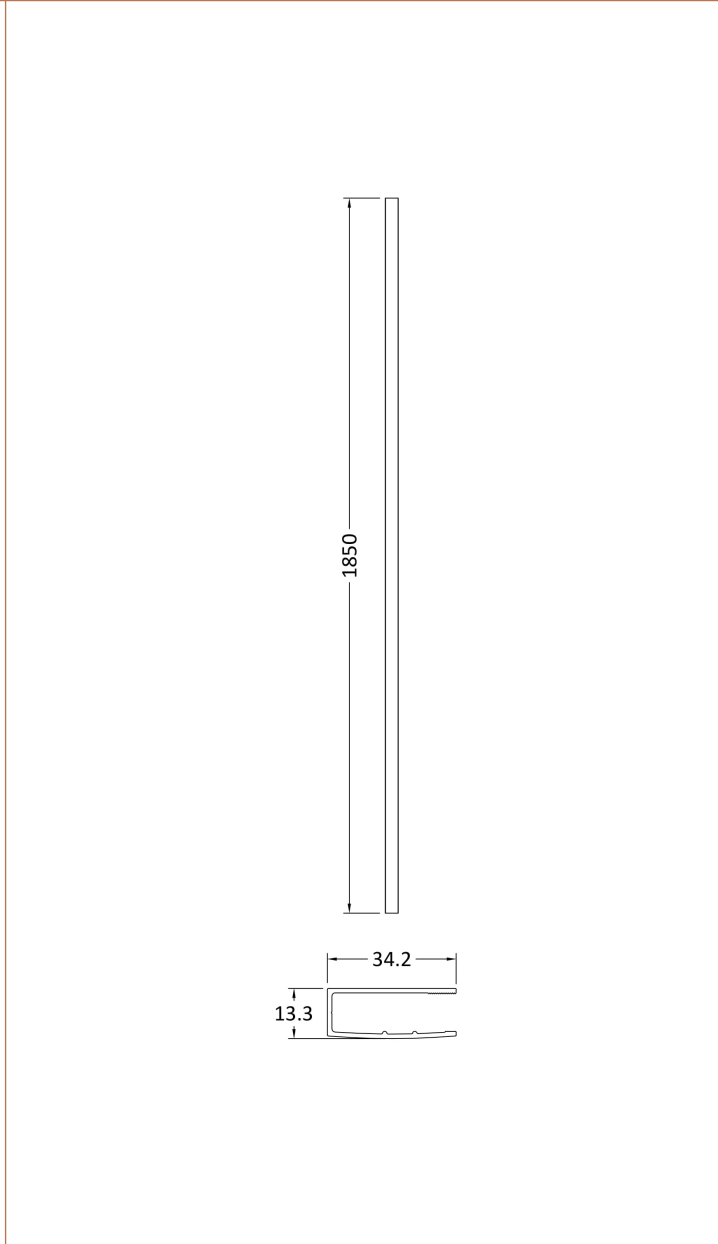

Sales Code: WRSF009

Description: 1850 Wetroom Wall Channel Black

Product Dimensions

Height (mm):	1850
Width (mm):	
Depth (mm):	
Nett Weight (kg):	0.6

Packaging Dimensions

Height (mm):	60
Width (mm):	185
Length (mm):	1860
Gross Weight (kg):	0.6

Packaging Data

Box Colour:	Brown Cardboard Box - Printed
Box Qty:	1
Label Size:	100 x 50
Label Colour:	White Label
Label Qty:	1

Outer Box Dimensions (If Applicable)

Height (mm):	
Width (mm):	
Depth (mm):	
Length (mm):	
Gross Weight (kg):	
Barcode:	5056211897224

Product Details

Country of Origin:	China
Fitting Instruction:	No
CE & UKCA:	N/A
Profile Material:	Aluminium
Profile Finish:	Matt Black
Adjustments (mm):	18mm
Entry Width (mm):	N/A
Swing In Dim (mm):	N/A
Swing Out Dim (mm):	N/A
Radius (mm):	Not Applicable
Glass Thickness (mm):	
Easy Fit:	Not Applicable
Easy Clean:	Not Applicable
Handle Style:	Not Applicable
Handle Material:	Not Applicable
Enclosure Design:	Not Applicable
Wheel Type:	Not Applicable
Support Bar Included:	Support Bar Not Included
Extras:	None