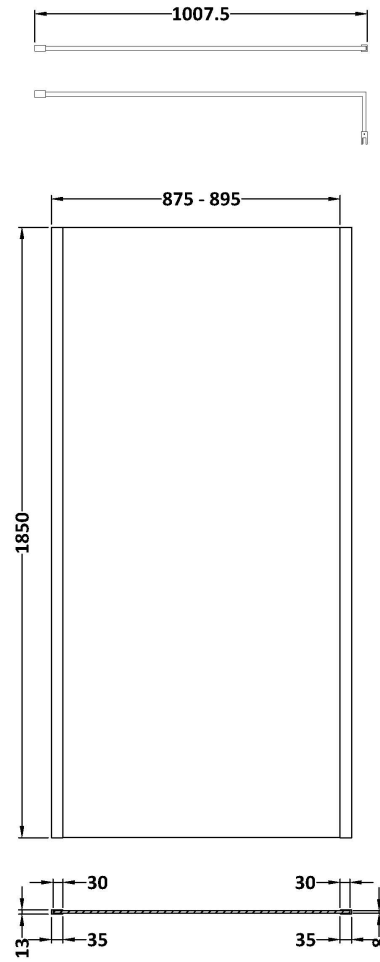

### Packaging Details

Barcode: 5056462645162

Sales Code: WRSC090

Description: Wetroom Screen 900 X 1850 X 8mm

**Product Dimensions**

|                   |      |
|-------------------|------|
| Height (mm):      | 1850 |
| Width (mm):       | 900  |
| Depth (mm):       | 14   |
| Nett Weight (kg): | 37.5 |

**Packaging Dimensions**

|                    |      |
|--------------------|------|
| Height (mm):       | 65   |
| Width (mm):        | 950  |
| Length (mm):       | 1920 |
| Gross Weight (kg): | 38.2 |

**Outer Box Dimensions (If Applicable)**

|                    |               |
|--------------------|---------------|
| Height (mm):       |               |
| Width (mm):        |               |
| Depth (mm):        |               |
| Length (mm):       |               |
| Gross Weight (kg): |               |
| Barcode:           | 5055275819036 |

**Packaging Dimensions**

|                    |      |
|--------------------|------|
| Height (mm):       | 60   |
| Width (mm):        | 185  |
| Length (mm):       | 1860 |
| Gross Weight (kg): | 0.6  |