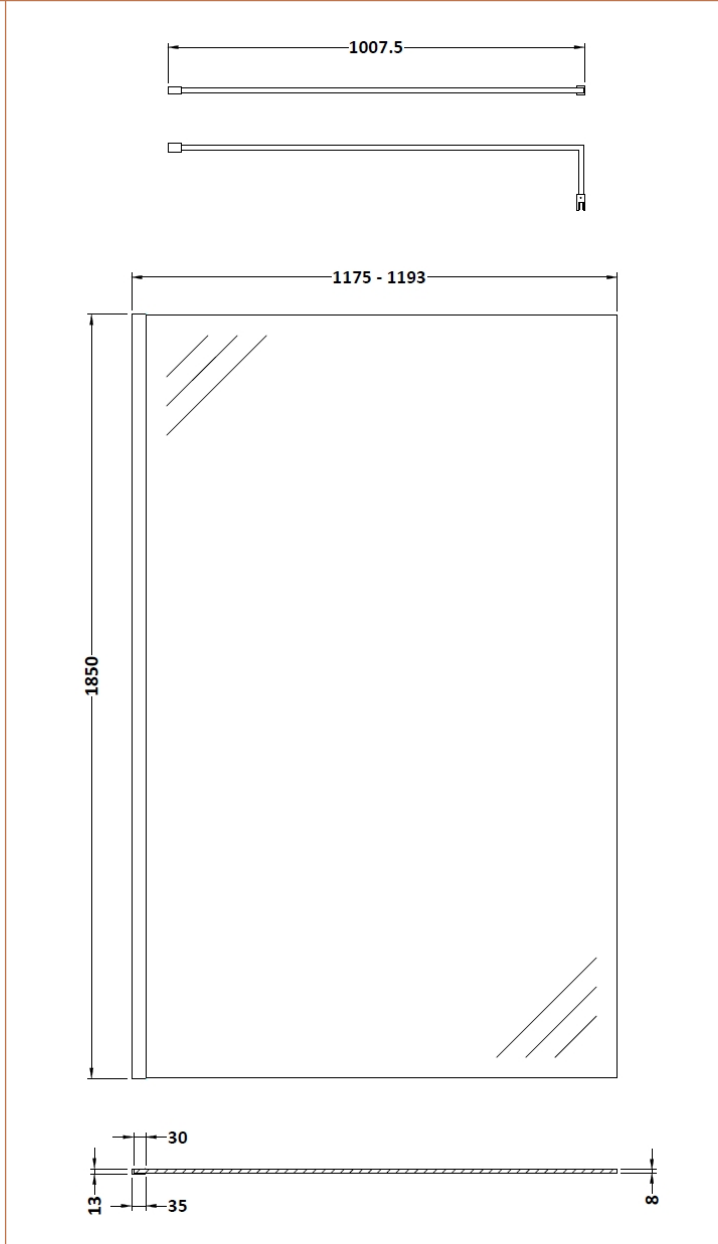

Sales Code: WRSCOBP12

Description: 1200 Wetroom Screen Outer Frame 1850X8mm

Packaging Details

Barcode: 5056462645193

Sales Code: WRSC12

Description: Wetroom Screen 1200 X 1850 X 8mm

Product Dimensions

Height (mm):	1850
Width (mm):	1200
Depth (mm):	14
Nett Weight (kg):	50.5

Packaging Dimensions

Height (mm):	65
Width (mm):	1250
Length (mm):	1920
Gross Weight (kg):	50.5

Packaging Data

Box Colour:	Brown Cardboard Box - Printed
Box Qty:	1
Label Size:	100 x 50
Label Colour:	Not Applicable
Label Qty:	0

Outer Box Dimensions (If Applicable)

Height (mm):	
Width (mm):	
Depth (mm):	
Length (mm):	
Gross Weight (kg):	
Barcode:	5055275819050

Product Details

Country of Origin:	China
Fitting Instruction:	No
CE & UKCA:	Yes
Profile Material:	Aluminium
Profile Finish:	Polished Chrome
Adjustments (mm):	1175mm - 1193mm
Entry Width (mm):	N/A
Swing In Dim (mm):	N/A
Swing Out Dim (mm):	N/A
Radius (mm):	Not Applicable
Glass Thickness (mm):	8
Easy Fit:	No
Easy Clean:	No
Handle Style:	Not Applicable
Handle Material:	Not Applicable
Enclosure Design:	Frameless
Wheel Type:	Not Applicable
Support Bar Included:	Support Bar Included
Extras:	None

Sales Code: WRSF009U

Description: 1850 Decorative Profile Undrilled Black

Product Dimensions

Height (mm):	1850
Width (mm):	34
Depth (mm):	13
Nett Weight (kg):	0.6

Packaging Dimensions

Height (mm):	60
Width (mm):	185
Length (mm):	1860
Gross Weight (kg):	0.6