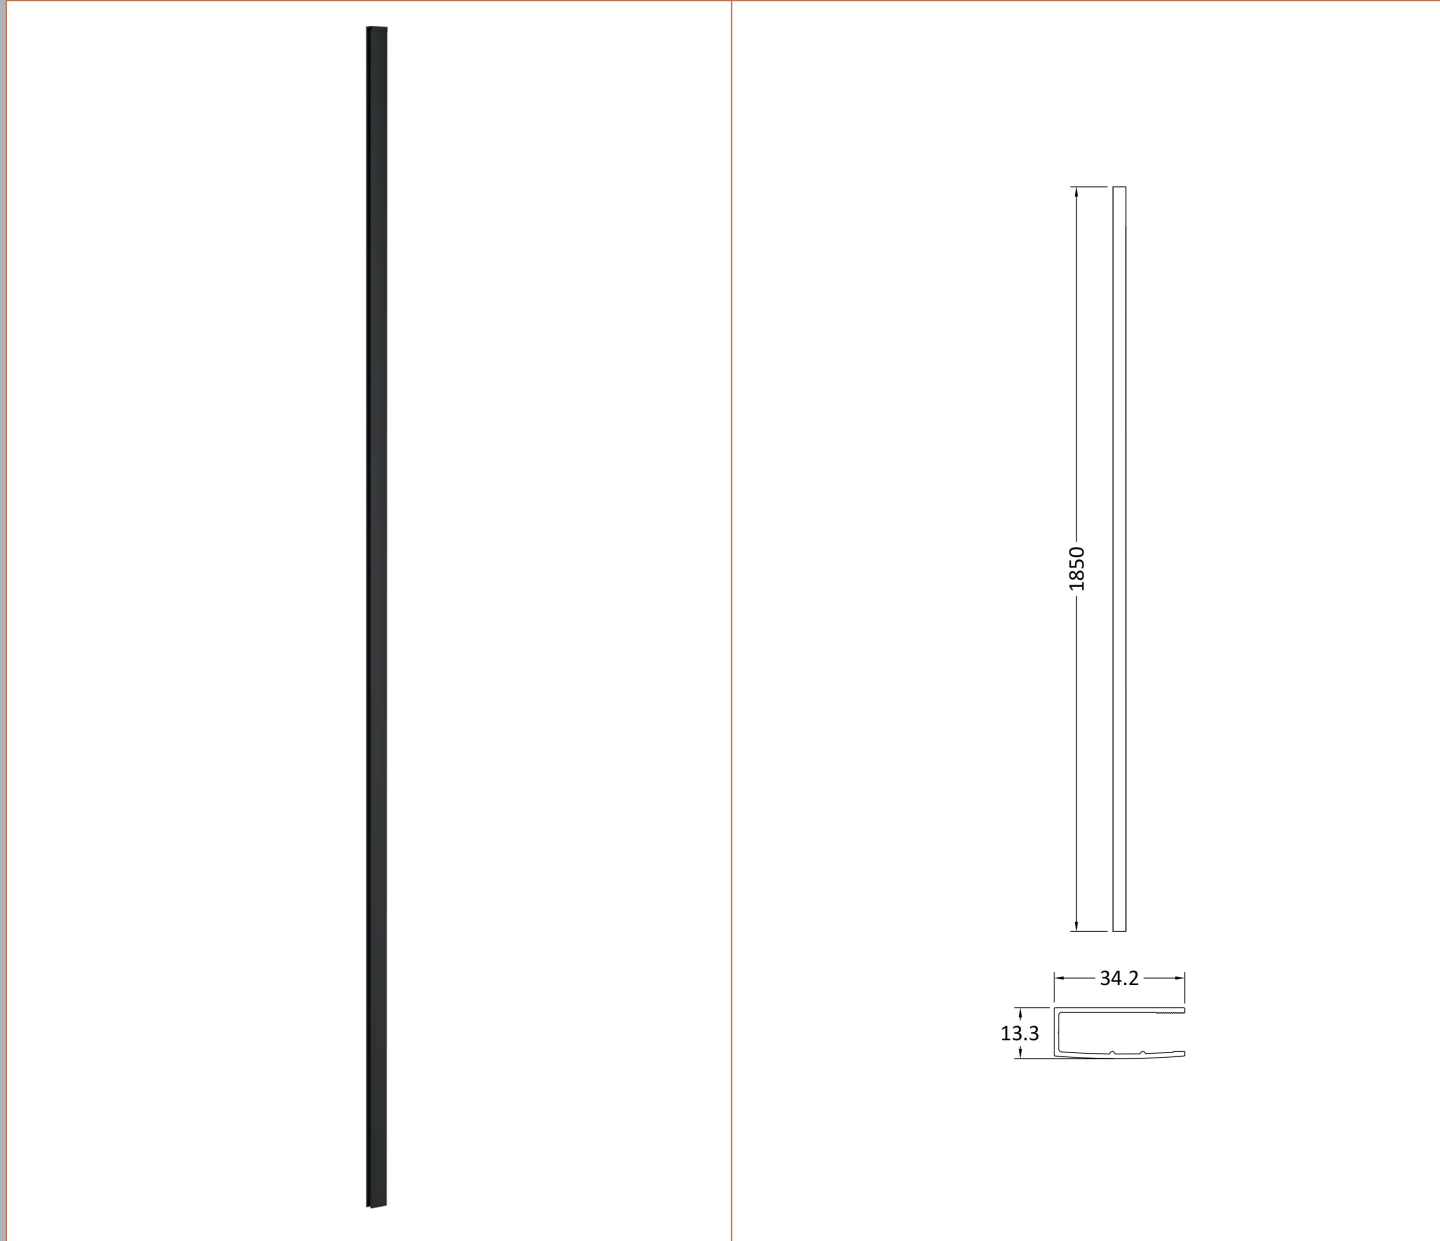

Outer Box Dimensions (If Applicable)

Height (mm):	
Width (mm):	
Depth (mm):	
Length (mm):	
Gross Weight (kg):	
Barcode:	5055275819067

Product Details

Country of Origin:	China
Fitting Instruction:	No
CE & UKCA:	Yes
Profile Material:	Aluminium
Profile Finish:	Polished Chrome
Adjustments (mm):	1375mm - 1393mm
Entry Width (mm):	N/A
Swing In Dim (mm):	N/A
Swing Out Dim (mm):	N/A
Radius (mm):	Not Applicable
Glass Thickness (mm):	8
Easy Fit:	No
Easy Clean:	No
Handle Style:	Not Applicable
Handle Material:	Not Applicable
Enclosure Design:	Frameless
Wheel Type:	Not Applicable
Support Bar Included:	Support Bar Included
Extras:	None

Sales Code: WRSF009

Description: 1850 Wetroom Wall Channel Black

Product Dimensions

Height (mm):	1850
Width (mm):	
Depth (mm):	
Nett Weight (kg):	0.6

Packaging Dimensions

Height (mm):	60
Width (mm):	185
Length (mm):	1860
Gross Weight (kg):	0.6

Product Details

Country of Origin:	China
Fitting Instruction:	No
CE & UKCA:	N/A
Profile Material:	Aluminium
Profile Finish:	Matt Black
Adjustments (mm):	18mm
Entry Width (mm):	N/A
Swing In Dim (mm):	N/A
Swing Out Dim (mm):	N/A
Radius (mm):	Not Applicable
Glass Thickness (mm):	
Easy Fit:	Not Applicable
Easy Clean:	Not Applicable
Handle Style:	Not Applicable
Handle Material:	Not Applicable
Enclosure Design:	Not Applicable
Wheel Type:	Not Applicable
Support Bar Included:	Support Bar Not Included
Extras:	None

Sales Code: WRSF009U

Description: 1850 Decorative Profile Undrilled Black

Product Dimensions

Height (mm):	1850
Width (mm):	34
Depth (mm):	13
Nett Weight (kg):	0.6

Packaging Dimensions

Height (mm):	60
Width (mm):	185
Length (mm):	1860
Gross Weight (kg):	0.6