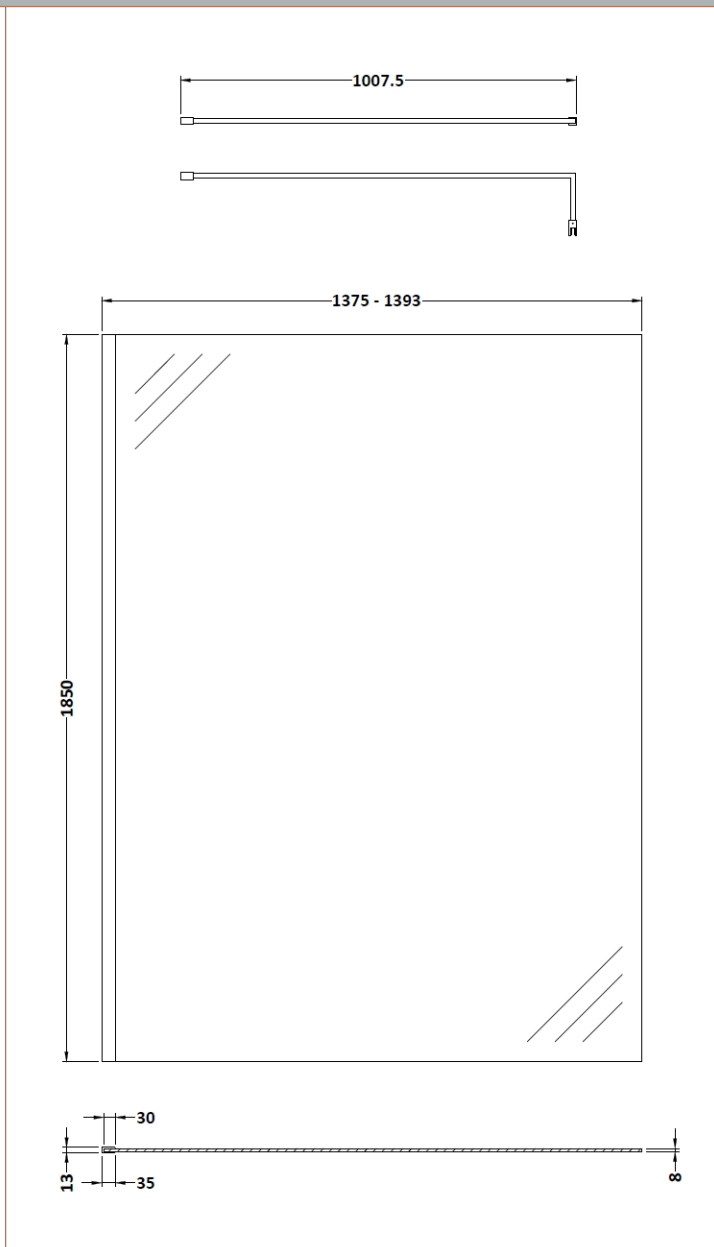

Sales Code: WRSCOBP14

Description: 1400 Wetroom Screen Outer Frame 1850X8mm

Packaging Details

Barcode: 5056462645209

Sales Code: WRSC14

Description: Wetroom Screen 1400 X 1850 X 8mm

Product Dimensions

Height (mm):	1850
Width (mm):	1400
Depth (mm):	14
Nett Weight (kg):	59.5

Packaging Dimensions

Height (mm):	65
Width (mm):	1450
Length (mm):	1920
Gross Weight (kg):	59.5

Packaging Data

Box Colour:	Brown Cardboard Box - Printed
Box Qty:	1
Label Size:	100 x 50
Label Colour:	Not Applicable
Label Qty:	0

Outer Box Dimensions (If Applicable)

Height (mm):	
Width (mm):	
Depth (mm):	
Length (mm):	
Gross Weight (kg):	
Barcode:	5055275819067

Product Details

Country of Origin:	China
Fitting Instruction:	No
CE & UKCA:	Yes
Profile Material:	Aluminium
Profile Finish:	Polished Chrome
Adjustments (mm):	1375mm - 1393mm
Entry Width (mm):	N/A
Swing In Dim (mm):	N/A
Swing Out Dim (mm):	N/A
Radius (mm):	Not Applicable
Glass Thickness (mm):	8
Easy Fit:	No
Easy Clean:	No
Handle Style:	Not Applicable
Handle Material:	Not Applicable
Enclosure Design:	Frameless
Wheel Type:	Not Applicable
Support Bar Included:	Support Bar Included
Extras:	None

Sales Code: WRSF009U

Description: 1850 Decorative Profile Undrilled Black

Product Dimensions

Height (mm):	1850
Width (mm):	34
Depth (mm):	13
Nett Weight (kg):	0.6

Packaging Dimensions

Height (mm):	60
Width (mm):	185
Length (mm):	1860
Gross Weight (kg):	0.6