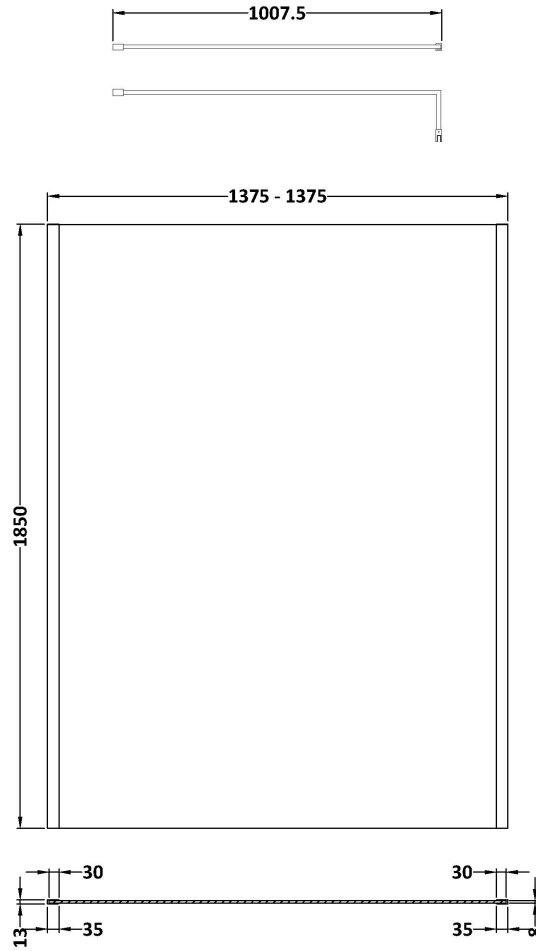

Sales Code: WRSCOBP14

Description: 1400 Wetroom Screen Outer Frame 1850X8mm

Packaging Details

Barcode: 5056462645209

Sales Code: WRSC14

Description: Wetroom Screen 1400 X 1850 X 8mm

Product Dimensions

Height (mm):	1850
Width (mm):	1400
Depth (mm):	14
Nett Weight (kg):	59.5

Packaging Dimensions

Height (mm):	65
Width (mm):	1450
Length (mm):	1920
Gross Weight (kg):	59.5

Packaging Data

Box Colour:	Brown Cardboard Box - Printed
Box Qty:	1
Label Size:	100 x 50
Label Colour:	Not Applicable
Label Qty:	0

Outer Box Dimensions (If Applicable)

Height (mm):	
Width (mm):	
Depth (mm):	
Length (mm):	
Gross Weight (kg):	
Barcode:	5055275819067

Product Details

Country of Origin:	China
Fitting Instruction:	No
CE & UKCA:	Yes
Profile Material:	Aluminium
Profile Finish:	Polished Chrome
Adjustments (mm):	1375mm - 1393mm
Entry Width (mm):	N/A
Swing In Dim (mm):	N/A
Swing Out Dim (mm):	N/A
Radius (mm):	Not Applicable
Glass Thickness (mm):	8
Easy Fit:	No
Easy Clean:	No
Handle Style:	Not Applicable
Handle Material:	Not Applicable
Enclosure Design:	Frameless
Wheel Type:	Not Applicable
Support Bar Included:	Support Bar Included
Extras:	None

Sales Code: WRSF009U

Description: 1850 Decorative Profile Undrilled Black

Product Dimensions

Height (mm):	1850
Width (mm):	34
Depth (mm):	13
Nett Weight (kg):	0.6

Packaging Dimensions

Height (mm):	60
Width (mm):	185
Length (mm):	1860
Gross Weight (kg):	0.6