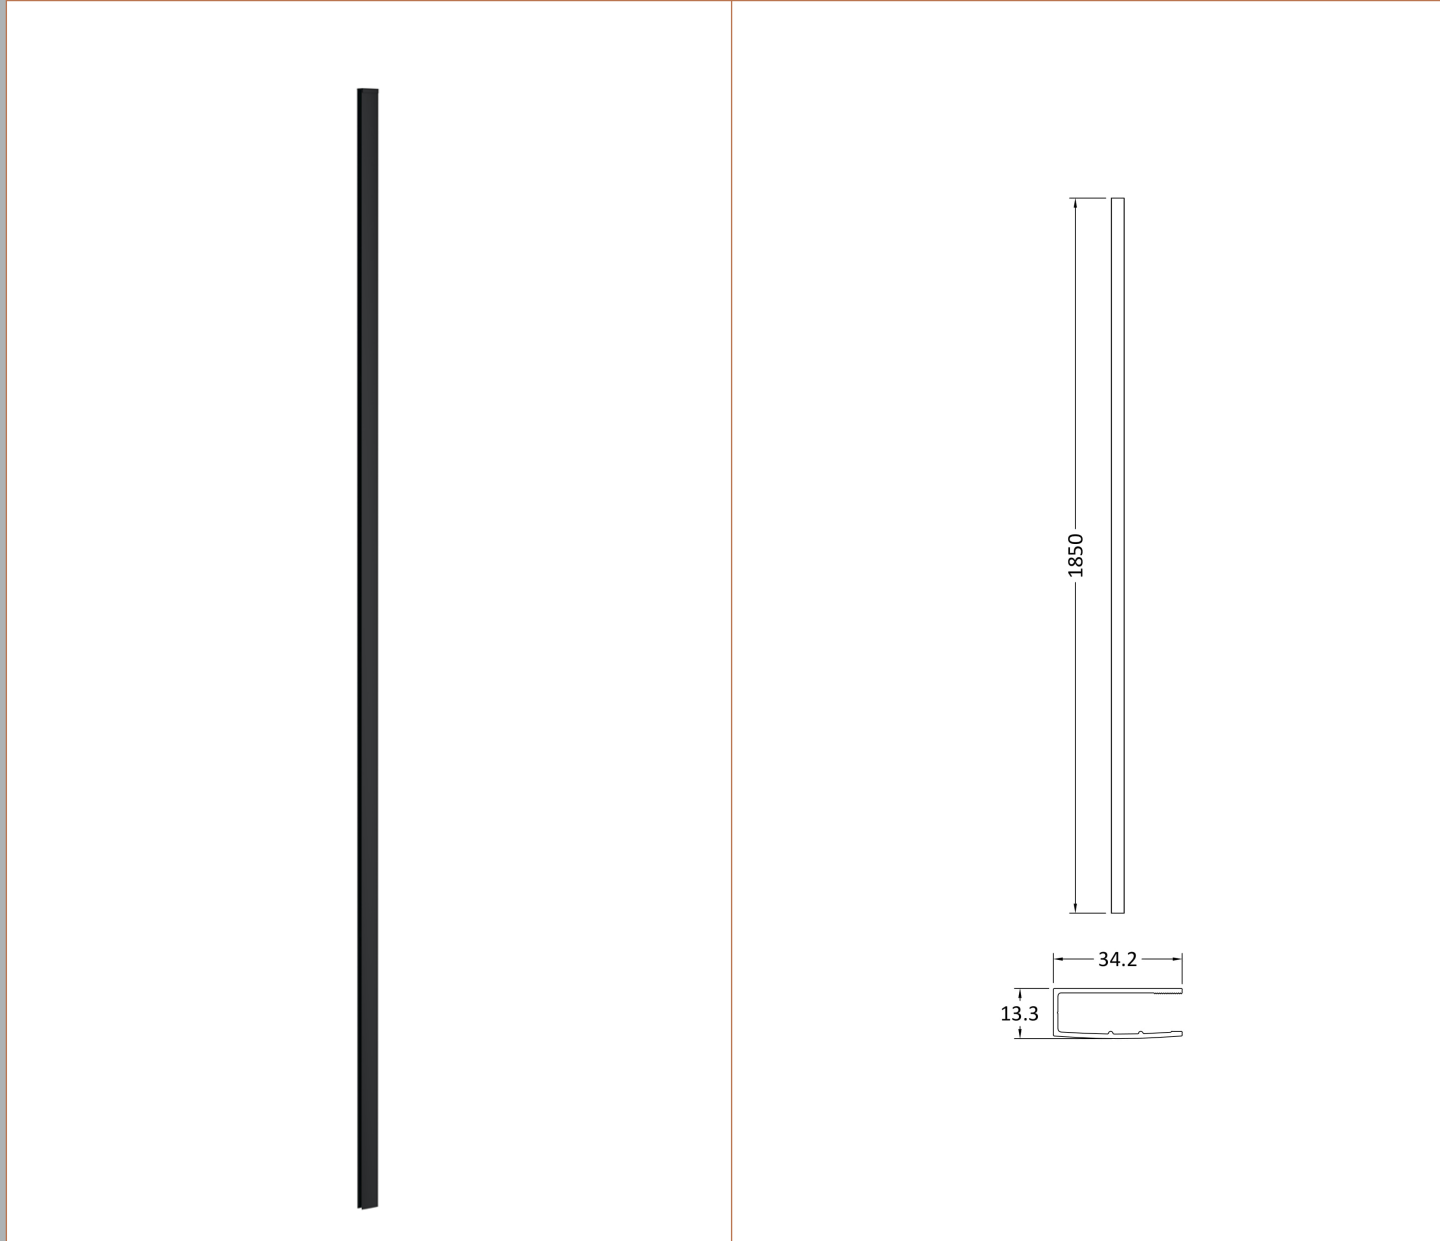

Packaging Dimensions

Height (mm):	65
Width (mm):	1450
Length (mm):	1920
Gross Weight (kg):	59.5

Packaging Data

Box Colour:	Brown Cardboard Box - Printed
Box Qty:	1
Label Size:	100 x 50
Label Colour:	Not Applicable
Label Qty:	0

Outer Box Dimensions (If Applicable)

Height (mm):	
Width (mm):	
Depth (mm):	
Length (mm):	
Gross Weight (kg):	
Barcode:	5055275819067

Product Details

Country of Origin:	China
Fitting Instruction:	No
CE & UKCA:	Yes
Profile Material:	Aluminium
Profile Finish:	Polished Chrome
Adjustments (mm):	1375mm - 1393mm
Entry Width (mm):	N/A
Swing In Dim (mm):	N/A
Swing Out Dim (mm):	N/A
Radius (mm):	Not Applicable
Glass Thickness (mm):	8
Easy Fit:	No
Easy Clean:	No
Handle Style:	Not Applicable
Handle Material:	Not Applicable
Enclosure Design:	Frameless
Wheel Type:	Not Applicable
Support Bar Included:	Support Bar Included
Extras:	None

Sales Code: WRSF009

Description: 1850 Wetroom Wall Channel Black

Product Dimensions

Height (mm):	1850
Width (mm):	
Depth (mm):	
Nett Weight (kg):	0.6

Packaging Dimensions

Height (mm):	60
Width (mm):	185
Length (mm):	1860
Gross Weight (kg):	0.6

Sales Code: WRSF009U

Description: 1850 Decorative Profile Undrilled Black

Product Dimensions

Height (mm):	1850
Width (mm):	34
Depth (mm):	13
Nett Weight (kg):	0.6

Packaging Dimensions

Height (mm):	60
Width (mm):	185
Length (mm):	1860
Gross Weight (kg):	0.6