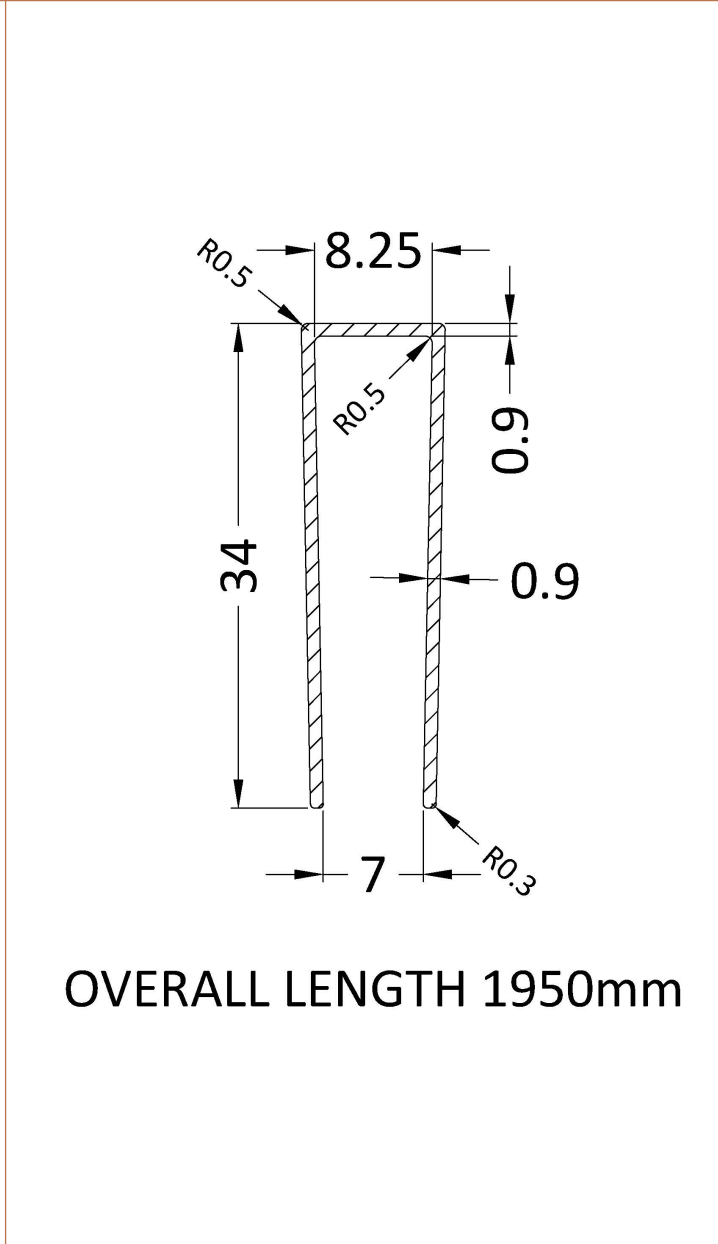

Outer Box Dimensions (If Applicable)

Height (mm):	
Width (mm):	
Depth (mm):	
Length (mm):	
Gross Weight (kg):	
Barcode:	5055275819005

Product Details

Country of Origin:	China
Fitting Instruction:	No
CE & UKCA:	Yes
Profile Material:	Aluminium
Profile Finish:	Polished Chrome
Adjustments (mm):	675mm - 693mm
Entry Width (mm):	N/A
Swing In Dim (mm):	N/A
Swing Out Dim (mm):	N/A
Radius (mm):	Not Applicable
Glass Thickness (mm):	8
Easy Fit:	No
Easy Clean:	No
Handle Style:	Not Applicable
Handle Material:	Not Applicable
Enclosure Design:	Frameless
Wheel Type:	Not Applicable
Support Bar Included:	Support Bar Included
Extras:	None

Sales Code: WRSF013

Description: 1850 Wetroom Wall Channel Brass

Product Dimensions

Height (mm):	1850
Width (mm):	
Depth (mm):	
Nett Weight (kg):	0.6

Packaging Dimensions

Height (mm):	60
Width (mm):	185
Length (mm):	1860
Gross Weight (kg):	0.6

Sales Code: WRSF015UF

Description: 1950mm Undrilled Flat Profile Brass

Product Dimensions	
Height (mm):	1950
Width (mm):	34
Depth (mm):	13
Nett Weight (kg):	1.01
Packaging Dimensions	
Height (mm):	45
Width (mm):	185
Length (mm):	1970
Gross Weight (kg):	1.42
Packaging Data	
Box Colour:	Brown Cardboard Box
Box Qty:	1
Label Size:	50 x 100
Label Colour:	White Label
Label Qty:	1
Outer Box Dimensions (If Applicable)	
Height (mm):	
Width (mm):	
Depth (mm):	
Length (mm):	
Gross Weight (kg):	
Barcode:	5056462618975
Product Details	
Country of Origin:	China
Fitting Instruction:	No
CE & UKCA:	N/A
Profile Material:	Aluminium
Profile Finish:	Brushed Brass
Adjustments (mm):	18 mm
Entry Width (mm):	N/A
Swing In Dim (mm):	N/A
Swing Out Dim (mm):	N/A
Radius (mm):	
Glass Thickness (mm):	
Easy Fit:	Not Applicable
Easy Clean:	Not Applicable
Handle Style:	Not Applicable
Handle Material:	Not Applicable
Enclosure Design:	Not Applicable
Wheel Type:	Not Applicable
Support Bar Included:	Support Bar Not Included
Extras:	None