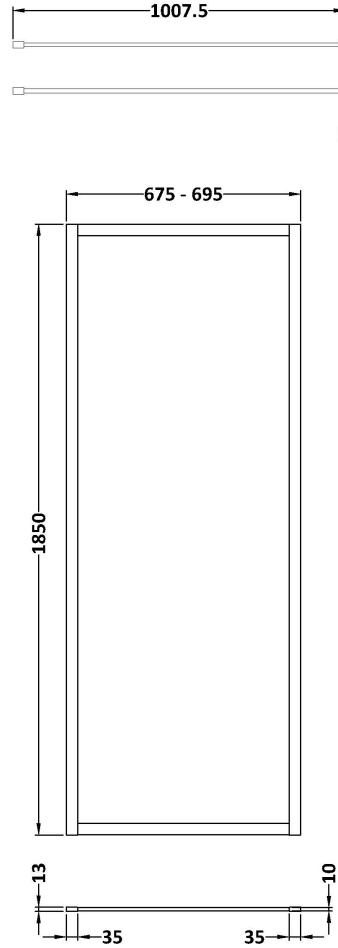

Sales Code: WRFBB1870

Description: Full Frame Wetroom Screen 1850X700x8mm

Packaging Details

Barcode: 5056462688602

Sales Code: WRSC070

Description: Wetroom Screen 700 X 1850 X 8mm

Product Dimensions

Height (mm):	1850
Width (mm):	700
Depth (mm):	14
Nett Weight (kg):	29.5

Packaging Dimensions

Height (mm):	65
Width (mm):	750
Length (mm):	1920
Gross Weight (kg):	29.5

Packaging Data

Box Colour:	Brown Cardboard Box - Printed
Box Qty:	1
Label Size:	100 x 50
Label Colour:	Not Applicable
Label Qty:	0

Outer Box Dimensions (If Applicable)

Height (mm):	
Width (mm):	
Depth (mm):	
Length (mm):	
Gross Weight (kg):	
Barcode:	5055275819005

Product Details

Country of Origin:	China
Fitting Instruction:	No
CE & UKCA:	Yes
Profile Material:	Aluminium
Profile Finish:	Polished Chrome
Adjustments (mm):	675mm - 693mm
Entry Width (mm):	N/A
Swing In Dim (mm):	N/A
Swing Out Dim (mm):	N/A
Radius (mm):	Not Applicable
Glass Thickness (mm):	8
Easy Fit:	No
Easy Clean:	No
Handle Style:	Not Applicable
Handle Material:	Not Applicable
Enclosure Design:	Frameless
Wheel Type:	Not Applicable
Support Bar Included:	Support Bar Included
Extras:	None

Sales Code: FIX025

Description: Wetroom Screen Support Arm Brass

Product Dimensions

Height (mm):	15
Width (mm):	150
Depth (mm):	1000
Nett Weight (kg):	0.67

Packaging Dimensions

Height (mm):	35
Width (mm):	160
Length (mm):	1020
Gross Weight (kg):	0.7