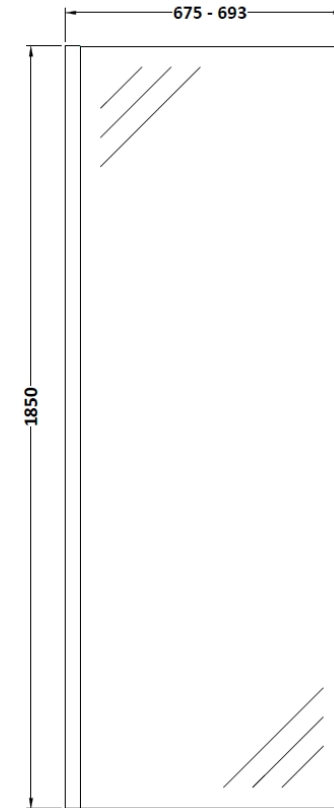

Sales Code: WRFBB1870

Description: Full Frame Wetroom Screen 1850X700x8mm

Packaging Details

Barcode: 5056462688602

Sales Code: WRSC070

Description: Wetroom Screen 700 X 1850 X 8mm

Product Dimensions

Height (mm):	1850
Width (mm):	700
Depth (mm):	14
Nett Weight (kg):	29.5

Packaging Dimensions

Height (mm):	65
Width (mm):	750
Length (mm):	1920
Gross Weight (kg):	29.5

Packaging Data

Box Colour:	Brown Cardboard Box - Printed
Box Qty:	1
Label Size:	100 x 50
Label Colour:	Not Applicable
Label Qty:	0

Outer Box Dimensions (If Applicable)

Height (mm):	
Width (mm):	
Depth (mm):	
Length (mm):	
Gross Weight (kg):	
Barcode:	5055275819005

Product Details

Country of Origin:	China
Fitting Instruction:	No
CE & UKCA:	Yes
Profile Material:	Aluminium
Profile Finish:	Polished Chrome
Adjustments (mm):	675mm - 693mm
Entry Width (mm):	N/A
Swing In Dim (mm):	N/A
Swing Out Dim (mm):	N/A
Radius (mm):	Not Applicable
Glass Thickness (mm):	8
Easy Fit:	No
Easy Clean:	No
Handle Style:	Not Applicable
Handle Material:	Not Applicable
Enclosure Design:	Frameless
Wheel Type:	Not Applicable
Support Bar Included:	Support Bar Included
Extras:	None

Sales Code: FIX025

Description: Wetroom Screen Support Arm Brass

Product Dimensions

Height (mm):	15
Width (mm):	150
Depth (mm):	1000
Nett Weight (kg):	0.67

Packaging Dimensions

Height (mm):	35
Width (mm):	160
Length (mm):	1020
Gross Weight (kg):	0.7