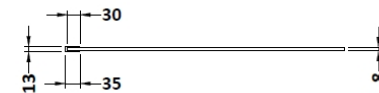

Sales Code: WRFBB1870

Description: Full Frame Wetroom Screen 1850X700x8mm

Packaging Details

Barcode: 5056462688602

Sales Code: WRSC070

Description: Wetroom Screen 700 X 1850 X 8mm

Product Dimensions

Height (mm):	1850
Width (mm):	700
Depth (mm):	14
Nett Weight (kg):	29.5

Outer Box Dimensions (If Applicable)

Height (mm):	
Width (mm):	
Depth (mm):	
Length (mm):	
Gross Weight (kg):	
Barcode:	5055275819005

Product Details

Country of Origin:	China
Fitting Instruction:	No
CE & UKCA:	Yes
Profile Material:	Aluminium
Profile Finish:	Polished Chrome
Adjustments (mm):	675mm - 693mm
Entry Width (mm):	N/A
Swing In Dim (mm):	N/A
Swing Out Dim (mm):	N/A
Radius (mm):	Not Applicable
Glass Thickness (mm):	8
Easy Fit:	No
Easy Clean:	No
Handle Style:	Not Applicable
Handle Material:	Not Applicable
Enclosure Design:	Frameless
Wheel Type:	Not Applicable
Support Bar Included:	Support Bar Included
Extras:	None

Sales Code: WRSF015UF

Description: 1950mm Undrilled Flat Profile Brass

Product Dimensions	
Height (mm):	1950
Width (mm):	34
Depth (mm):	13
Nett Weight (kg):	1.01
Packaging Dimensions	
Height (mm):	45
Width (mm):	185
Length (mm):	1970
Gross Weight (kg):	1.42
Packaging Data	
Box Colour:	Brown Cardboard Box
Box Qty:	1
Label Size:	50 x 100
Label Colour:	White Label
Label Qty:	1
Outer Box Dimensions (If Applicable)	
Height (mm):	
Width (mm):	
Depth (mm):	
Length (mm):	
Gross Weight (kg):	
Barcode:	5056462618975
Product Details	
Country of Origin:	China
Fitting Instruction:	No
CE & UKCA:	N/A
Profile Material:	Aluminium
Profile Finish:	Brushed Brass
Adjustments (mm):	18 mm
Entry Width (mm):	N/A
Swing In Dim (mm):	N/A
Swing Out Dim (mm):	N/A
Radius (mm):	
Glass Thickness (mm):	
Easy Fit:	Not Applicable
Easy Clean:	Not Applicable
Handle Style:	Not Applicable
Handle Material:	Not Applicable
Enclosure Design:	Not Applicable
Wheel Type:	Not Applicable
Support Bar Included:	Support Bar Not Included
Extras:	None