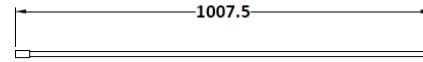

Sales Code: WRFBB1870

Description: Full Frame Wetroom Screen 1850X700x8mm

Packaging Details

Barcode: 5056462688602

Sales Code: WRSC070

Description: Wetroom Screen 700 X 1850 X 8mm

Product Dimensions

Height (mm):	1850
Width (mm):	700
Depth (mm):	14
Nett Weight (kg):	29.5

Outer Box Dimensions (If Applicable)

Height (mm):	
Width (mm):	
Depth (mm):	
Length (mm):	
Gross Weight (kg):	
Barcode:	5055275819005

Product Details

Country of Origin:	China
Fitting Instruction:	No
CE & UKCA:	Yes
Profile Material:	Aluminium
Profile Finish:	Polished Chrome
Adjustments (mm):	675mm - 693mm
Entry Width (mm):	N/A
Swing In Dim (mm):	N/A
Swing Out Dim (mm):	N/A
Radius (mm):	Not Applicable
Glass Thickness (mm):	8
Easy Fit:	No
Easy Clean:	No
Handle Style:	Not Applicable
Handle Material:	Not Applicable
Enclosure Design:	Frameless
Wheel Type:	Not Applicable
Support Bar Included:	Support Bar Included
Extras:	None

Sales Code: WRSF015UF

Description: 1950mm Undrilled Flat Profile Brass

Product Dimensions	
Height (mm):	1950
Width (mm):	34
Depth (mm):	13
Nett Weight (kg):	1.01
Packaging Dimensions	
Height (mm):	45
Width (mm):	185
Length (mm):	1970
Gross Weight (kg):	1.42
Packaging Data	
Box Colour:	Brown Cardboard Box
Box Qty:	1
Label Size:	50 x 100
Label Colour:	White Label
Label Qty:	1
Outer Box Dimensions (If Applicable)	
Height (mm):	
Width (mm):	
Depth (mm):	
Length (mm):	
Gross Weight (kg):	
Barcode:	5056462618975
Product Details	
Country of Origin:	China
Fitting Instruction:	No
CE & UKCA:	N/A
Profile Material:	Aluminium
Profile Finish:	Brushed Brass
Adjustments (mm):	18 mm
Entry Width (mm):	N/A
Swing In Dim (mm):	N/A
Swing Out Dim (mm):	N/A
Radius (mm):	
Glass Thickness (mm):	
Easy Fit:	Not Applicable
Easy Clean:	Not Applicable
Handle Style:	Not Applicable
Handle Material:	Not Applicable
Enclosure Design:	Not Applicable
Wheel Type:	Not Applicable
Support Bar Included:	Support Bar Not Included
Extras:	None