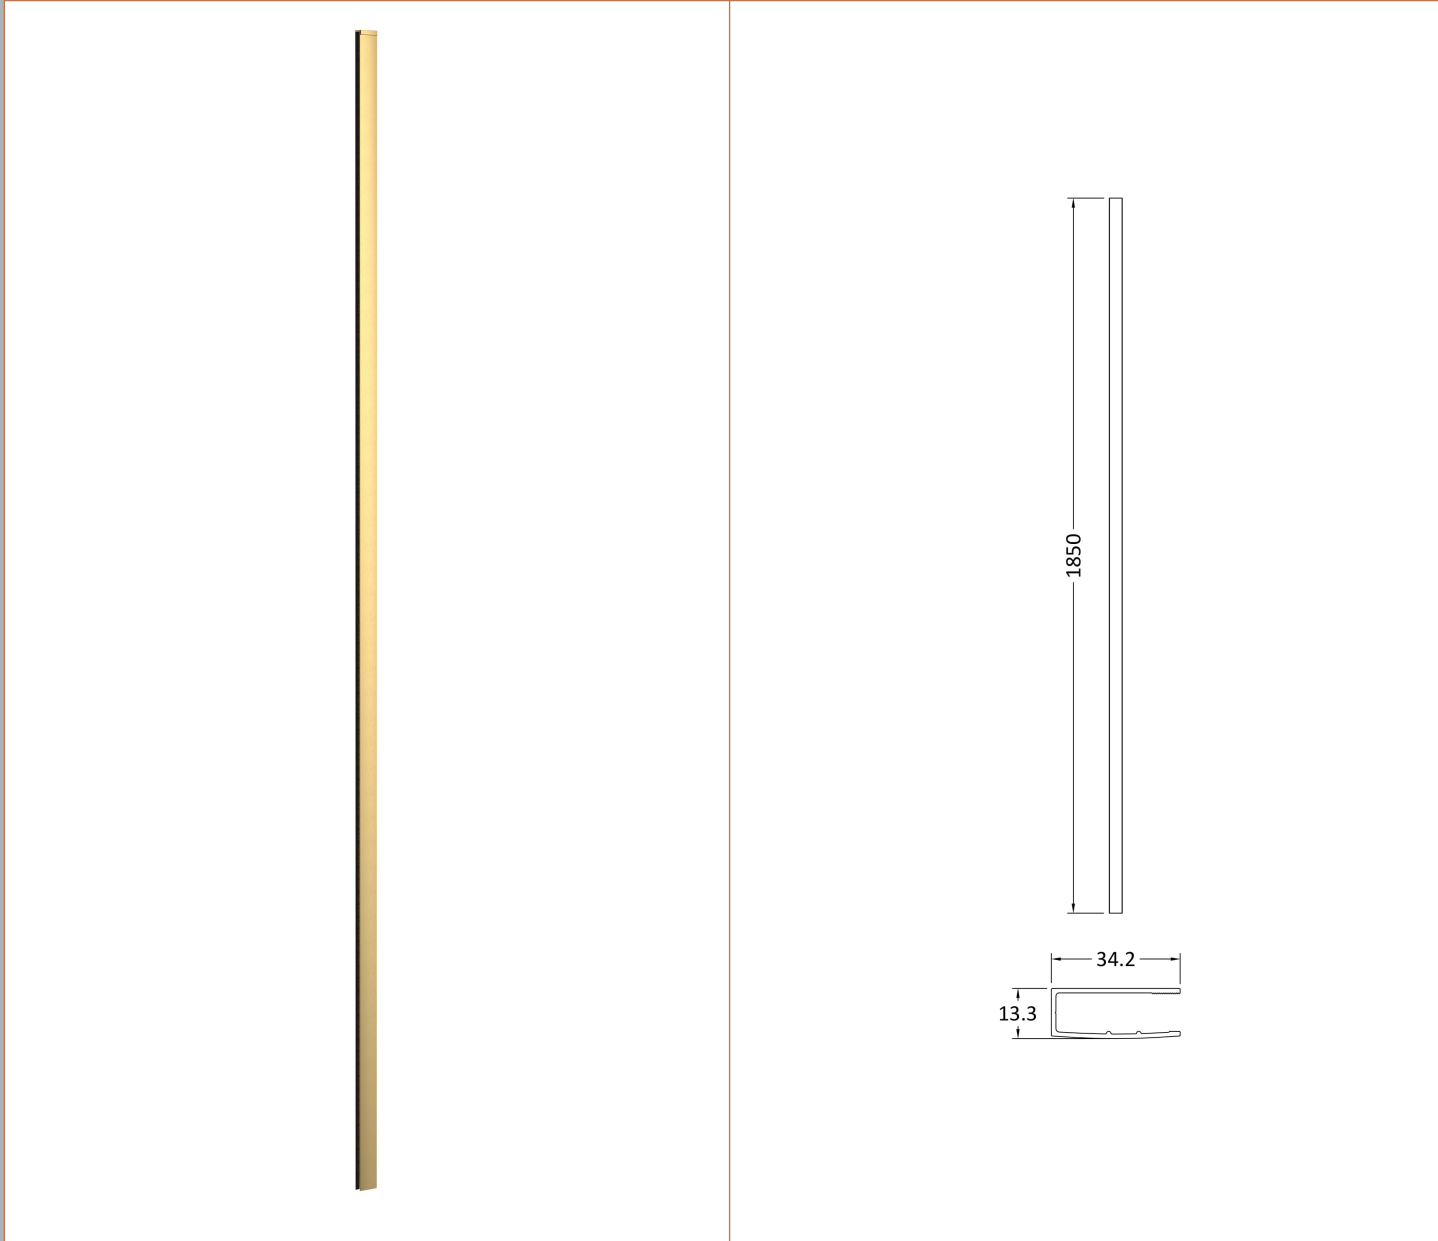

Outer Box Dimensions (If Applicable)

Height (mm):	
Width (mm):	
Depth (mm):	
Length (mm):	
Gross Weight (kg):	
Barcode:	5055275819036

Product Details

Country of Origin:	China
Fitting Instruction:	No
CE & UKCA:	Yes
Profile Material:	Aluminium
Profile Finish:	Polished Chrome
Adjustments (mm):	875mm - 893mm
Entry Width (mm):	N/A
Swing In Dim (mm):	N/A
Swing Out Dim (mm):	N/A
Radius (mm):	Not Applicable
Glass Thickness (mm):	8
Easy Fit:	No
Easy Clean:	No
Handle Style:	Not Applicable
Handle Material:	Not Applicable
Enclosure Design:	Frameless
Wheel Type:	Not Applicable
Support Bar Included:	Support Bar Included
Extras:	None

Sales Code: FIX025

Description: Wetroom Screen Support Arm Brass

Product Dimensions

Height (mm):	15
Width (mm):	150
Depth (mm):	1000
Nett Weight (kg):	0.67

Packaging Dimensions

Height (mm):	35
Width (mm):	160
Length (mm):	1020
Gross Weight (kg):	0.7

Product Details

Country of Origin:	China
Fitting Instruction:	No
CE & UKCA:	N/A
Profile Material:	Stainless Steel
Profile Finish:	Brushed Brass
Adjustments (mm):	N/A
Entry Width (mm):	N/A
Swing In Dim (mm):	N/A
Swing Out Dim (mm):	N/A
Radius (mm):	Not Applicable
Glass Thickness (mm):	
Easy Fit:	Not Applicable
Easy Clean:	Not Applicable
Handle Style:	Not Applicable
Handle Material:	Not Applicable
Enclosure Design:	Not Applicable
Wheel Type:	Not Applicable
Support Bar Included:	
Extras:	None

Sales Code: WRSF013

Description: 1850 Wetroom Wall Channel Brass

Product Dimensions

Height (mm):	1850
Width (mm):	
Depth (mm):	
Nett Weight (kg):	0.6

Packaging Dimensions

Height (mm):	60
Width (mm):	185
Length (mm):	1860
Gross Weight (kg):	0.6