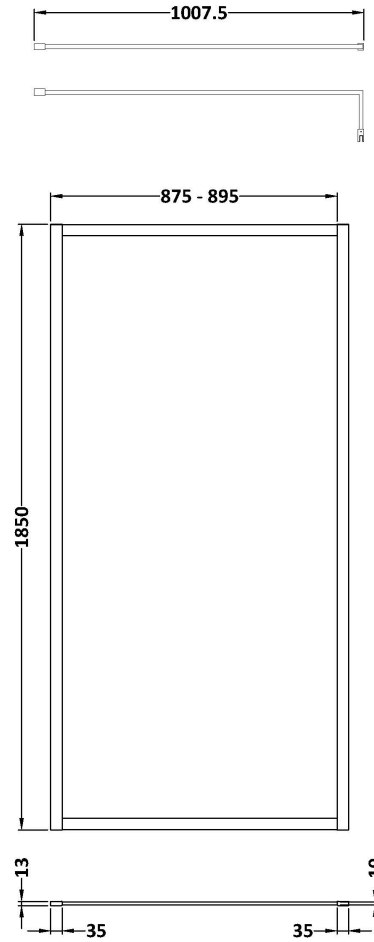

Sales Code: WRFBB1890

Description: Full Frame Wetroom Screen 1850X900x8mm

Packaging Details

Barcode: 5056462688633

Sales Code: WRSC090

Description: Wetroom Screen 900 X 1850 X 8mm

Product Dimensions

Height (mm):	1850
Width (mm):	900
Depth (mm):	14
Nett Weight (kg):	37.5

Packaging Dimensions

Height (mm):	65
Width (mm):	950
Length (mm):	1920
Gross Weight (kg):	38.2

Packaging Data

Box Colour:	Brown Cardboard Box - Printed
Box Qty:	1
Label Size:	100 x 50
Label Colour:	Not Applicable
Label Qty:	0

Outer Box Dimensions (If Applicable)

Height (mm):	
Width (mm):	
Depth (mm):	
Length (mm):	
Gross Weight (kg):	
Barcode:	5055275819036

Product Details

Country of Origin:	China
Fitting Instruction:	No
CE & UKCA:	Yes
Profile Material:	Aluminium
Profile Finish:	Polished Chrome
Adjustments (mm):	875mm - 893mm
Entry Width (mm):	N/A
Swing In Dim (mm):	N/A
Swing Out Dim (mm):	N/A
Radius (mm):	Not Applicable
Glass Thickness (mm):	8
Easy Fit:	No
Easy Clean:	No
Handle Style:	Not Applicable
Handle Material:	Not Applicable
Enclosure Design:	Frameless
Wheel Type:	Not Applicable
Support Bar Included:	Support Bar Included
Extras:	None

Sales Code: FIX025

Description: Wetroom Screen Support Arm Brass

Product Dimensions

Height (mm):	15
Width (mm):	150
Depth (mm):	1000
Nett Weight (kg):	0.67

Packaging Dimensions

Height (mm):	35
Width (mm):	160
Length (mm):	1020
Gross Weight (kg):	0.7