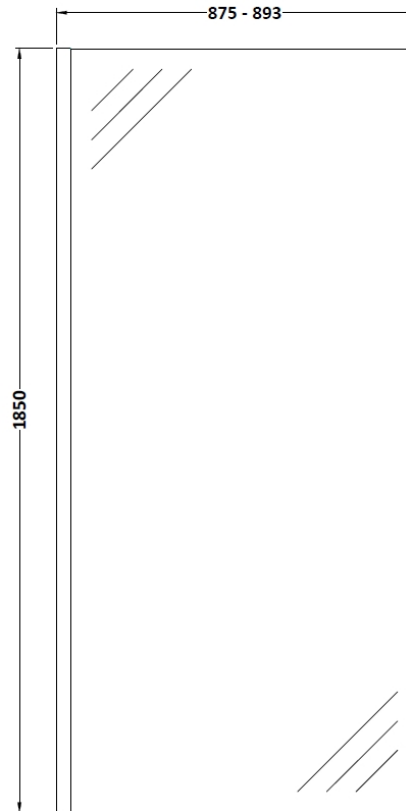

Sales Code: WRFBB1890

Description: Full Frame Wetroom Screen 1850X900x8mm

Packaging Details

Barcode: 5056462688633

Sales Code: WRSC090

Description: Wetroom Screen 900 X 1850 X 8mm

Product Dimensions

Height (mm):	1850
Width (mm):	900
Depth (mm):	14
Nett Weight (kg):	37.5

Packaging Dimensions

Height (mm):	65
Width (mm):	950
Length (mm):	1920
Gross Weight (kg):	38.2

Packaging Data

Box Colour:	Brown Cardboard Box - Printed
Box Qty:	1
Label Size:	100 x 50
Label Colour:	Not Applicable
Label Qty:	0

Outer Box Dimensions (If Applicable)

Height (mm):	
Width (mm):	
Depth (mm):	
Length (mm):	
Gross Weight (kg):	
Barcode:	5055275819036

Product Details

Country of Origin:	China
Fitting Instruction:	No
CE & UKCA:	Yes
Profile Material:	Aluminium
Profile Finish:	Polished Chrome
Adjustments (mm):	875mm - 893mm
Entry Width (mm):	N/A
Swing In Dim (mm):	N/A
Swing Out Dim (mm):	N/A
Radius (mm):	Not Applicable
Glass Thickness (mm):	8
Easy Fit:	No
Easy Clean:	No
Handle Style:	Not Applicable
Handle Material:	Not Applicable
Enclosure Design:	Frameless
Wheel Type:	Not Applicable
Support Bar Included:	Support Bar Included
Extras:	None

Packaging Data

Box Colour:	Brown Cardboard Box
Box Qty:	1
Label Size:	100 x 50
Label Colour:	White Label
Label Qty:	1

Outer Box Dimensions (If Applicable)

Height (mm):	
Width (mm):	
Depth (mm):	
Length (mm):	
Gross Weight (kg):	
Barcode:	5056462611884