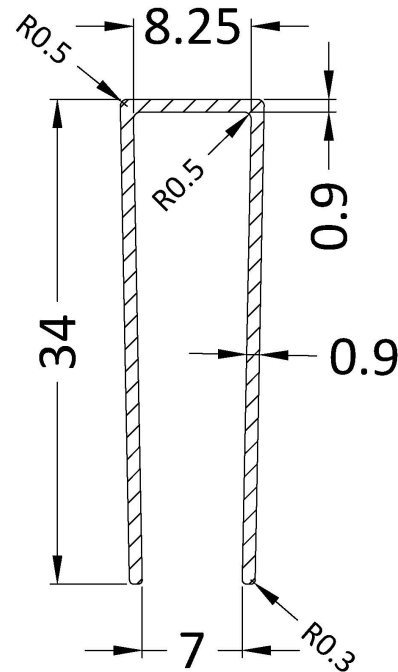

Outer Box Dimensions (If Applicable)

Height (mm):	
Width (mm):	
Depth (mm):	
Length (mm):	
Gross Weight (kg):	
Barcode:	5055275819036

Product Details

Country of Origin:	China
Fitting Instruction:	No
CE & UKCA:	Yes
Profile Material:	Aluminium
Profile Finish:	Polished Chrome
Adjustments (mm):	875mm - 893mm
Entry Width (mm):	N/A
Swing In Dim (mm):	N/A
Swing Out Dim (mm):	N/A
Radius (mm):	Not Applicable
Glass Thickness (mm):	8
Easy Fit:	No
Easy Clean:	No
Handle Style:	Not Applicable
Handle Material:	Not Applicable
Enclosure Design:	Frameless
Wheel Type:	Not Applicable
Support Bar Included:	Support Bar Included
Extras:	None

Sales Code: WRSF013

Description: 1850 Wetroom Wall Channel Brass

Product Dimensions

Height (mm):	1850
Width (mm):	
Depth (mm):	
Nett Weight (kg):	0.6

Packaging Dimensions

Height (mm):	60
Width (mm):	185
Length (mm):	1860
Gross Weight (kg):	0.6

Product Details

Country of Origin:	China
Fitting Instruction:	No
CE & UKCA:	N/A
Profile Material:	Aluminium
Profile Finish:	Brushed Brass
Adjustments (mm):	18mm
Entry Width (mm):	N/A
Swing In Dim (mm):	N/A
Swing Out Dim (mm):	N/A
Radius (mm):	Not Applicable
Glass Thickness (mm):	
Easy Fit:	Not Applicable
Easy Clean:	Not Applicable
Handle Style:	Not Applicable
Handle Material:	Not Applicable
Enclosure Design:	Not Applicable
Wheel Type:	Not Applicable
Support Bar Included:	Support Bar Not Included
Extras:	None

Sales Code: WRSF015UF

Description: 1950mm Undrilled Flat Profile Brass

OVERALL LENGTH 1950mm

Product Dimensions

Height (mm):	1950
Width (mm):	34
Depth (mm):	13
Nett Weight (kg):	1.01

Packaging Dimensions

Height (mm):	45
Width (mm):	185
Length (mm):	1970
Gross Weight (kg):	1.42