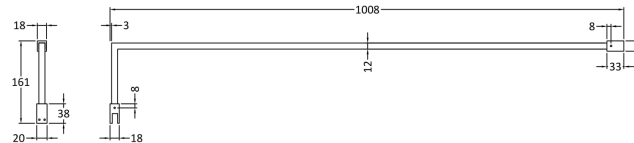

Outer Box Dimensions (If Applicable)

Height (mm):	
Width (mm):	
Depth (mm):	
Length (mm):	
Gross Weight (kg):	
Barcode:	5055275819036

Product Details

Country of Origin:	China
Fitting Instruction:	No
CE & UKCA:	Yes
Profile Material:	Aluminium
Profile Finish:	Polished Chrome
Adjustments (mm):	875mm - 893mm
Entry Width (mm):	N/A
Swing In Dim (mm):	N/A
Swing Out Dim (mm):	N/A
Radius (mm):	Not Applicable
Glass Thickness (mm):	8
Easy Fit:	No
Easy Clean:	No
Handle Style:	Not Applicable
Handle Material:	Not Applicable
Enclosure Design:	Frameless
Wheel Type:	Not Applicable
Support Bar Included:	Support Bar Included
Extras:	None

Sales Code: FIX025

Description: Wetroom Screen Support Arm Brass

Product Dimensions

Height (mm):	15
Width (mm):	150
Depth (mm):	1000
Nett Weight (kg):	0.67

Packaging Dimensions

Height (mm):	35
Width (mm):	160
Length (mm):	1020
Gross Weight (kg):	0.7

Packaging Data

Box Colour:	Brown Cardboard Box
Box Qty:	1
Label Size:	100 x 50
Label Colour:	White Label
Label Qty:	1

Outer Box Dimensions (If Applicable)

Height (mm):	
Width (mm):	
Depth (mm):	
Length (mm):	
Gross Weight (kg):	
Barcode:	5056462611884

Sales Code: WRSF015UF

Description: 1950mm Undrilled Flat Profile Brass

OVERALL LENGTH 1950mm

Product Dimensions

Height (mm):	1950
Width (mm):	34
Depth (mm):	13
Nett Weight (kg):	1.01

Packaging Dimensions

Height (mm):	45
Width (mm):	185
Length (mm):	1970
Gross Weight (kg):	1.42