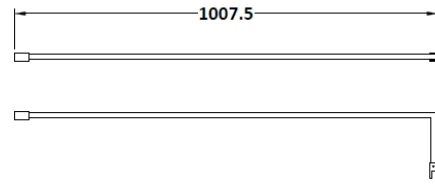

Sales Code: WRFBP1876

Description: Full Frame Wetroom Screen 1850X760x8mm

Packaging Details

Barcode: 5056462688466

Sales Code: WRSC076

Description: Wetroom Screen 760 X 1850 X 8mm

Product Dimensions

Height (mm):	1850
Width (mm):	760
Depth (mm):	14
Nett Weight (kg):	32.5

Packaging Dimensions

Height (mm):	65
Width (mm):	810
Length (mm):	1920
Gross Weight (kg):	32.5

Packaging Data

Box Colour:	Brown Cardboard Box - Printed
Box Qty:	1
Label Size:	100 x 50
Label Colour:	Not Applicable
Label Qty:	0

Outer Box Dimensions (If Applicable)

Height (mm):	
Width (mm):	
Depth (mm):	
Length (mm):	
Gross Weight (kg):	
Barcode:	5055275819012

Product Details

Country of Origin:	China
Fitting Instruction:	No
CE & UKCA:	Yes
Profile Material:	Aluminium
Profile Finish:	Polished Chrome
Adjustments (mm):	735mm - 753mm
Entry Width (mm):	N/A
Swing In Dim (mm):	N/A
Swing Out Dim (mm):	N/A
Radius (mm):	Not Applicable
Glass Thickness (mm):	8
Easy Fit:	No
Easy Clean:	No
Handle Style:	Not Applicable
Handle Material:	Not Applicable
Enclosure Design:	Frameless
Wheel Type:	Not Applicable
Support Bar Included:	Support Bar Included
Extras:	None

Product Details

Country of Origin:	China
Fitting Instruction:	No
CE & UKCA:	N/A
Profile Material:	Aluminium
Profile Finish:	Matt Black
Adjustments (mm):	18mm
Entry Width (mm):	N/A
Swing In Dim (mm):	N/A
Swing Out Dim (mm):	N/A
Radius (mm):	Not Applicable
Glass Thickness (mm):	
Easy Fit:	Not Applicable
Easy Clean:	Not Applicable
Handle Style:	Not Applicable
Handle Material:	Not Applicable
Enclosure Design:	Not Applicable
Wheel Type:	Not Applicable
Support Bar Included:	Support Bar Not Included
Extras:	None