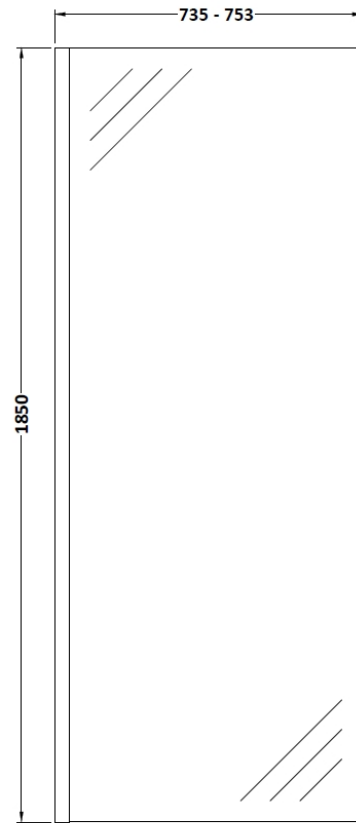

Sales Code: WRFBP1876

Description: Full Frame Wetroom Screen 1850X760x8mm

Packaging Details

Barcode: 5056462688466

Sales Code: WRSC076

Description: Wetroom Screen 760 X 1850 X 8mm

Product Dimensions

Height (mm):	1850
Width (mm):	760
Depth (mm):	14
Nett Weight (kg):	32.5

Packaging Dimensions

Height (mm):	65
Width (mm):	810
Length (mm):	1920
Gross Weight (kg):	32.5

Packaging Data

Box Colour:	Brown Cardboard Box - Printed
Box Qty:	1
Label Size:	100 x 50
Label Colour:	Not Applicable
Label Qty:	0

Outer Box Dimensions (If Applicable)

Height (mm):	
Width (mm):	
Depth (mm):	
Length (mm):	
Gross Weight (kg):	
Barcode:	5055275819012

Product Details

Country of Origin:	China
Fitting Instruction:	No
CE & UKCA:	Yes
Profile Material:	Aluminium
Profile Finish:	Polished Chrome
Adjustments (mm):	735mm - 753mm
Entry Width (mm):	N/A
Swing In Dim (mm):	N/A
Swing Out Dim (mm):	N/A
Radius (mm):	Not Applicable
Glass Thickness (mm):	8
Easy Fit:	No
Easy Clean:	No
Handle Style:	Not Applicable
Handle Material:	Not Applicable
Enclosure Design:	Frameless
Wheel Type:	Not Applicable
Support Bar Included:	Support Bar Included
Extras:	None

Sales Code: FIX024

Description: Wetroom Screen Support Arm Black

Product Dimensions

Height (mm):	15
Width (mm):	150
Depth (mm):	1000
Nett Weight (kg):	0.67

Packaging Dimensions

Height (mm):	35
Width (mm):	160
Length (mm):	1020
Gross Weight (kg):	0.7