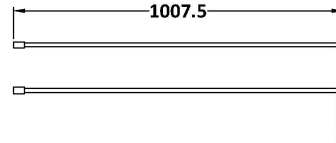

Sales Code: WRFBP1876

Description: Full Frame Wetroom Screen 1850X760x8mm

Packaging Details

Barcode: 5056462688466

Sales Code: WRSC076

Description: Wetroom Screen 760 X 1850 X 8mm

Product Dimensions

Height (mm):	1850
Width (mm):	760
Depth (mm):	14
Nett Weight (kg):	32.5

Packaging Dimensions

Height (mm):	65
Width (mm):	810
Length (mm):	1920
Gross Weight (kg):	32.5

Packaging Data

Box Colour:	Brown Cardboard Box - Printed
Box Qty:	1
Label Size:	100 x 50
Label Colour:	Not Applicable
Label Qty:	0

Outer Box Dimensions (If Applicable)

Height (mm):	
Width (mm):	
Depth (mm):	
Length (mm):	
Gross Weight (kg):	
Barcode:	5055275819012

Product Details

Country of Origin:	China
Fitting Instruction:	No
CE & UKCA:	Yes
Profile Material:	Aluminium
Profile Finish:	Polished Chrome
Adjustments (mm):	735mm - 753mm
Entry Width (mm):	N/A
Swing In Dim (mm):	N/A
Swing Out Dim (mm):	N/A
Radius (mm):	Not Applicable
Glass Thickness (mm):	8
Easy Fit:	No
Easy Clean:	No
Handle Style:	Not Applicable
Handle Material:	Not Applicable
Enclosure Design:	Frameless
Wheel Type:	Not Applicable
Support Bar Included:	Support Bar Included
Extras:	None

Sales Code: WRSF004UF

Description: 1950mm Undrilled Flat Profile Black

OVERALL LENGTH 1950mm

Product Dimensions

Height (mm):	1950
Width (mm):	34
Depth (mm):	13
Nett Weight (kg):	1.01

Packaging Dimensions

Height (mm):	45
Width (mm):	185
Length (mm):	1970
Gross Weight (kg):	1.42