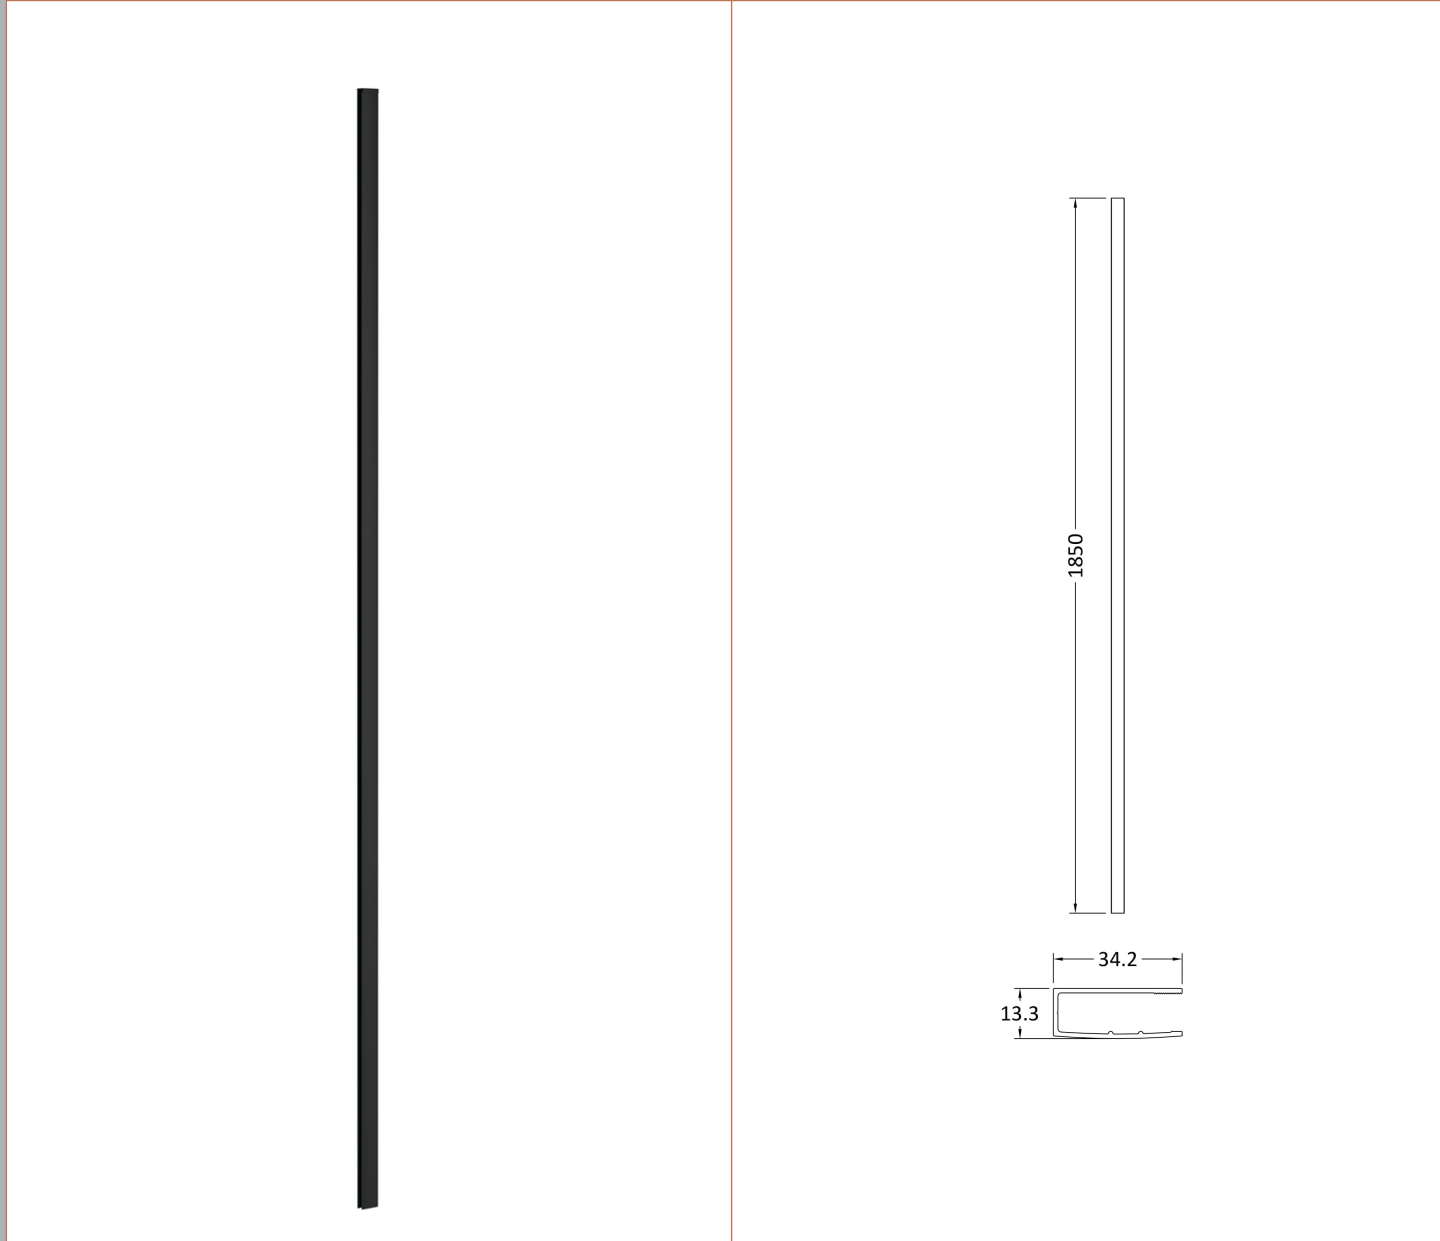

Outer Box Dimensions (If Applicable)

Height (mm):	
Width (mm):	
Depth (mm):	
Length (mm):	
Gross Weight (kg):	
Barcode:	5055275819012

Product Details

Country of Origin:	China
Fitting Instruction:	No
CE & UKCA:	Yes
Profile Material:	Aluminium
Profile Finish:	Polished Chrome
Adjustments (mm):	735mm - 753mm
Entry Width (mm):	N/A
Swing In Dim (mm):	N/A
Swing Out Dim (mm):	N/A
Radius (mm):	Not Applicable
Glass Thickness (mm):	8
Easy Fit:	No
Easy Clean:	No
Handle Style:	Not Applicable
Handle Material:	Not Applicable
Enclosure Design:	Frameless
Wheel Type:	Not Applicable
Support Bar Included:	Support Bar Included
Extras:	None

Product Details

Country of Origin:	China
Fitting Instruction:	No
CE & UKCA:	N/A
Profile Material:	Stainless Steel
Profile Finish:	Matt Black
Adjustments (mm):	N/A
Entry Width (mm):	N/A
Swing In Dim (mm):	N/A
Swing Out Dim (mm):	N/A
Radius (mm):	Not Applicable
Glass Thickness (mm):	
Easy Fit:	Not Applicable
Easy Clean:	Not Applicable
Handle Style:	Not Applicable
Handle Material:	Not Applicable
Enclosure Design:	Not Applicable
Wheel Type:	Not Applicable
Support Bar Included:	
Extras:	None

Sales Code: WRSF009

Description: 1850 Wetroom Wall Channel Black

Product Dimensions

Height (mm):	1850
Width (mm):	
Depth (mm):	
Nett Weight (kg):	0.6

Packaging Dimensions

Height (mm):	60
Width (mm):	185
Length (mm):	1860
Gross Weight (kg):	0.6

Sales Code: WRSF004UF

Description: 1950mm Undrilled Flat Profile Black

OVERALL LENGTH 1950mm

Product Dimensions

Height (mm):	1950
Width (mm):	34
Depth (mm):	13
Nett Weight (kg):	1.01

Packaging Dimensions

Height (mm):	45
Width (mm):	185
Length (mm):	1970
Gross Weight (kg):	1.42