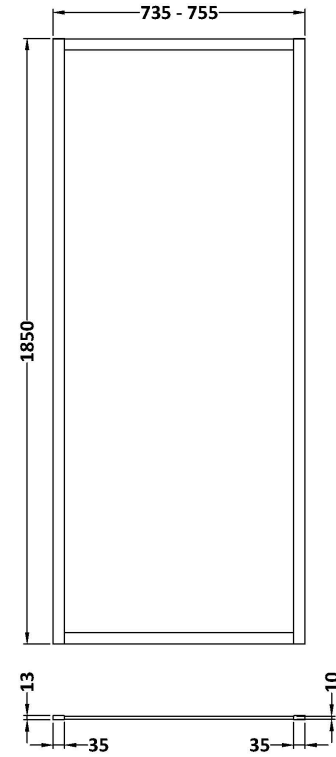

Sales Code: WRFBP1876

Description: Full Frame Wetroom Screen 1850X760x8mm

Packaging Details

Barcode: 5056462688466

Sales Code: WRSC076

Description: Wetroom Screen 760 X 1850 X 8mm

Product Dimensions

Height (mm):	1850
Width (mm):	760
Depth (mm):	14
Nett Weight (kg):	32.5

Packaging Dimensions

Height (mm):	65
Width (mm):	810
Length (mm):	1920
Gross Weight (kg):	32.5

Packaging Data

Box Colour:	Brown Cardboard Box - Printed
Box Qty:	1
Label Size:	100 x 50
Label Colour:	Not Applicable
Label Qty:	0

Outer Box Dimensions (If Applicable)

Height (mm):	
Width (mm):	
Depth (mm):	
Length (mm):	
Gross Weight (kg):	
Barcode:	5055275819012

Product Details

Country of Origin:	China
Fitting Instruction:	No
CE & UKCA:	Yes
Profile Material:	Aluminium
Profile Finish:	Polished Chrome
Adjustments (mm):	735mm - 753mm
Entry Width (mm):	N/A
Swing In Dim (mm):	N/A
Swing Out Dim (mm):	N/A
Radius (mm):	Not Applicable
Glass Thickness (mm):	8
Easy Fit:	No
Easy Clean:	No
Handle Style:	Not Applicable
Handle Material:	Not Applicable
Enclosure Design:	Frameless
Wheel Type:	Not Applicable
Support Bar Included:	Support Bar Included
Extras:	None

Sales Code: FIX024

Description: Wetroom Screen Support Arm Black

Product Dimensions

Height (mm):	15
Width (mm):	150
Depth (mm):	1000
Nett Weight (kg):	0.67

Packaging Dimensions

Height (mm):	35
Width (mm):	160
Length (mm):	1020
Gross Weight (kg):	0.7