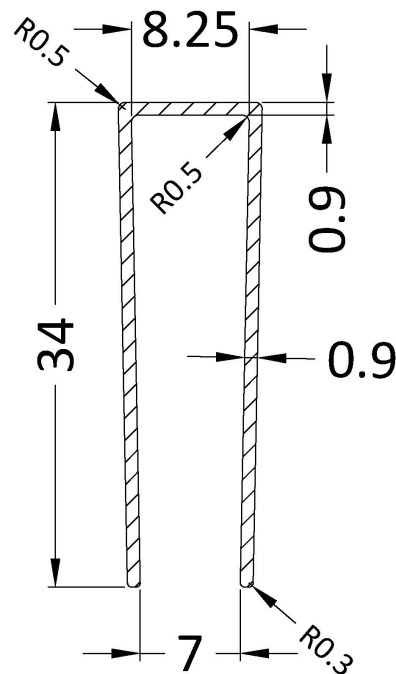

Outer Box Dimensions (If Applicable)

Height (mm):	
Width (mm):	
Depth (mm):	
Length (mm):	
Gross Weight (kg):	
Barcode:	5055275819012

Product Details

Country of Origin:	China
Fitting Instruction:	No
CE & UKCA:	Yes
Profile Material:	Aluminium
Profile Finish:	Polished Chrome
Adjustments (mm):	735mm - 753mm
Entry Width (mm):	N/A
Swing In Dim (mm):	N/A
Swing Out Dim (mm):	N/A
Radius (mm):	Not Applicable
Glass Thickness (mm):	8
Easy Fit:	No
Easy Clean:	No
Handle Style:	Not Applicable
Handle Material:	Not Applicable
Enclosure Design:	Frameless
Wheel Type:	Not Applicable
Support Bar Included:	Support Bar Included
Extras:	None

Sales Code: WRSF009

Description: 1850 Wetroom Wall Channel Black

Product Dimensions

Height (mm):	1850
Width (mm):	
Depth (mm):	
Nett Weight (kg):	0.6

Packaging Dimensions

Height (mm):	60
Width (mm):	185
Length (mm):	1860
Gross Weight (kg):	0.6

Product Details

Country of Origin:	China
Fitting Instruction:	No
CE & UKCA:	N/A
Profile Material:	Aluminium
Profile Finish:	Matt Black
Adjustments (mm):	18mm
Entry Width (mm):	N/A
Swing In Dim (mm):	N/A
Swing Out Dim (mm):	N/A
Radius (mm):	Not Applicable
Glass Thickness (mm):	
Easy Fit:	Not Applicable
Easy Clean:	Not Applicable
Handle Style:	Not Applicable
Handle Material:	Not Applicable
Enclosure Design:	Not Applicable
Wheel Type:	Not Applicable
Support Bar Included:	Support Bar Not Included
Extras:	None

Sales Code: WRSF004UF

Description: 1950mm Undrilled Flat Profile Black

OVERALL LENGTH 1950mm

Product Dimensions

Height (mm):	1950
Width (mm):	34
Depth (mm):	13
Nett Weight (kg):	1.01

Packaging Dimensions

Height (mm):	45
Width (mm):	185
Length (mm):	1970
Gross Weight (kg):	1.42