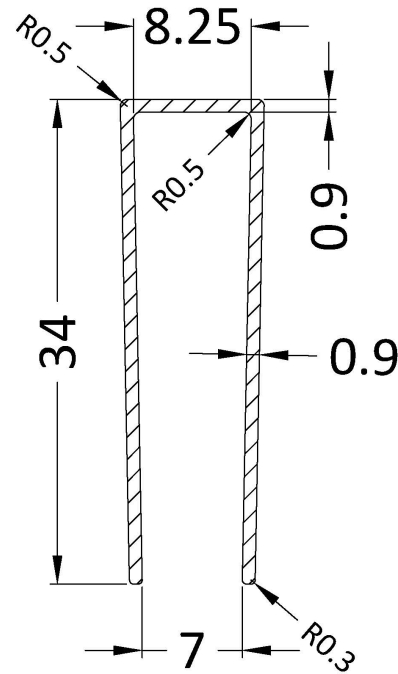

Outer Box Dimensions (If Applicable)

Height (mm):	
Width (mm):	
Depth (mm):	
Length (mm):	
Gross Weight (kg):	
Barcode:	5055275819036

Product Details

Country of Origin:	China
Fitting Instruction:	No
CE & UKCA:	Yes
Profile Material:	Aluminium
Profile Finish:	Polished Chrome
Adjustments (mm):	875mm - 893mm
Entry Width (mm):	N/A
Swing In Dim (mm):	N/A
Swing Out Dim (mm):	N/A
Radius (mm):	Not Applicable
Glass Thickness (mm):	8
Easy Fit:	No
Easy Clean:	No
Handle Style:	Not Applicable
Handle Material:	Not Applicable
Enclosure Design:	Frameless
Wheel Type:	Not Applicable
Support Bar Included:	Support Bar Included
Extras:	None

Sales Code: WRSF009

Description: 1850 Wetroom Wall Channel Black

Product Dimensions

Height (mm):	1850
Width (mm):	
Depth (mm):	
Nett Weight (kg):	0.6

Packaging Dimensions

Height (mm):	60
Width (mm):	185
Length (mm):	1860
Gross Weight (kg):	0.6

Product Details

Country of Origin:	China
Fitting Instruction:	No
CE & UKCA:	N/A
Profile Material:	Aluminium
Profile Finish:	Matt Black
Adjustments (mm):	18mm
Entry Width (mm):	N/A
Swing In Dim (mm):	N/A
Swing Out Dim (mm):	N/A
Radius (mm):	Not Applicable
Glass Thickness (mm):	
Easy Fit:	Not Applicable
Easy Clean:	Not Applicable
Handle Style:	Not Applicable
Handle Material:	Not Applicable
Enclosure Design:	Not Applicable
Wheel Type:	Not Applicable
Support Bar Included:	Support Bar Not Included
Extras:	None

Sales Code: WRSF004UF

Description: 1950mm Undrilled Flat Profile Black

OVERALL LENGTH 1950mm

Product Dimensions

Height (mm):	1950
Width (mm):	34
Depth (mm):	13
Nett Weight (kg):	1.01

Packaging Dimensions

Height (mm):	45
Width (mm):	185
Length (mm):	1970
Gross Weight (kg):	1.42