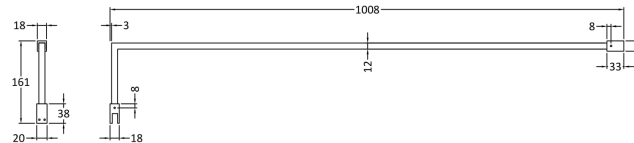

Outer Box Dimensions (If Applicable)

Height (mm):	
Width (mm):	
Depth (mm):	
Length (mm):	
Gross Weight (kg):	
Barcode:	5055275819036

Product Details

Country of Origin:	China
Fitting Instruction:	No
CE & UKCA:	Yes
Profile Material:	Aluminium
Profile Finish:	Polished Chrome
Adjustments (mm):	875mm - 893mm
Entry Width (mm):	N/A
Swing In Dim (mm):	N/A
Swing Out Dim (mm):	N/A
Radius (mm):	Not Applicable
Glass Thickness (mm):	8
Easy Fit:	No
Easy Clean:	No
Handle Style:	Not Applicable
Handle Material:	Not Applicable
Enclosure Design:	Frameless
Wheel Type:	Not Applicable
Support Bar Included:	Support Bar Included
Extras:	None

Sales Code: FIX024

Description: Wetroom Screen Support Arm Black

Product Dimensions

Height (mm):	15
Width (mm):	150
Depth (mm):	1000
Nett Weight (kg):	0.67

Packaging Dimensions

Height (mm):	35
Width (mm):	160
Length (mm):	1020
Gross Weight (kg):	0.7

Packaging Data

Box Colour:	Brown Cardboard Box
Box Qty:	1
Label Size:	100 x 50
Label Colour:	White Label
Label Qty:	1

Outer Box Dimensions (If Applicable)

Height (mm):	
Width (mm):	
Depth (mm):	
Length (mm):	
Gross Weight (kg):	
Barcode:	5056211847342

Sales Code: WRSF004UF

Description: 1950mm Undrilled Flat Profile Black

OVERALL LENGTH 1950mm

Product Dimensions

Height (mm):	1950
Width (mm):	34
Depth (mm):	13
Nett Weight (kg):	1.01

Packaging Dimensions

Height (mm):	45
Width (mm):	185
Length (mm):	1970
Gross Weight (kg):	1.42