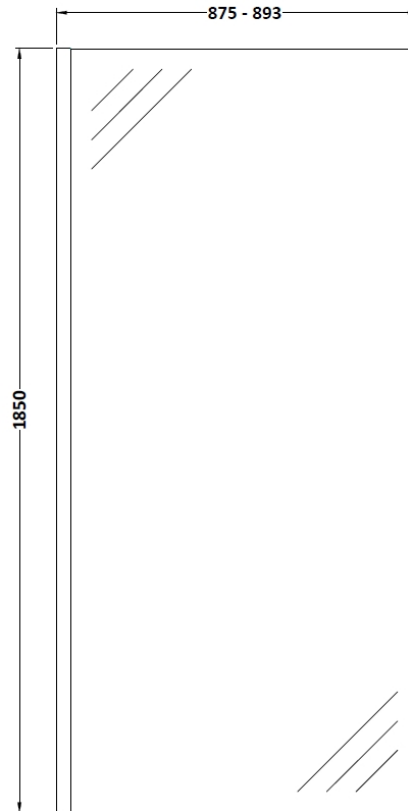

Sales Code: WRFBP1890

Description: Full Frame Wetroom Screen 1850X900x8mm

Packaging Details

Barcode: 5056462688480

Sales Code: WRSC090

Description: Wetroom Screen 900 X 1850 X 8mm

Product Dimensions

Height (mm):	1850
Width (mm):	900
Depth (mm):	14
Nett Weight (kg):	37.5

Packaging Dimensions

Height (mm):	65
Width (mm):	950
Length (mm):	1920
Gross Weight (kg):	38.2

Packaging Data

Box Colour:	Brown Cardboard Box - Printed
Box Qty:	1
Label Size:	100 x 50
Label Colour:	Not Applicable
Label Qty:	0

Outer Box Dimensions (If Applicable)

Height (mm):	
Width (mm):	
Depth (mm):	
Length (mm):	
Gross Weight (kg):	
Barcode:	5055275819036

Product Details

Country of Origin:	China
Fitting Instruction:	No
CE & UKCA:	Yes
Profile Material:	Aluminium
Profile Finish:	Polished Chrome
Adjustments (mm):	875mm - 893mm
Entry Width (mm):	N/A
Swing In Dim (mm):	N/A
Swing Out Dim (mm):	N/A
Radius (mm):	Not Applicable
Glass Thickness (mm):	8
Easy Fit:	No
Easy Clean:	No
Handle Style:	Not Applicable
Handle Material:	Not Applicable
Enclosure Design:	Frameless
Wheel Type:	Not Applicable
Support Bar Included:	Support Bar Included
Extras:	None

Sales Code: WRSF004UF

Description: 1950mm Undrilled Flat Profile Black

OVERALL LENGTH 1950mm

Product Dimensions

Height (mm):	1950
Width (mm):	34
Depth (mm):	13
Nett Weight (kg):	1.01

Packaging Dimensions

Height (mm):	45
Width (mm):	185
Length (mm):	1970
Gross Weight (kg):	1.42