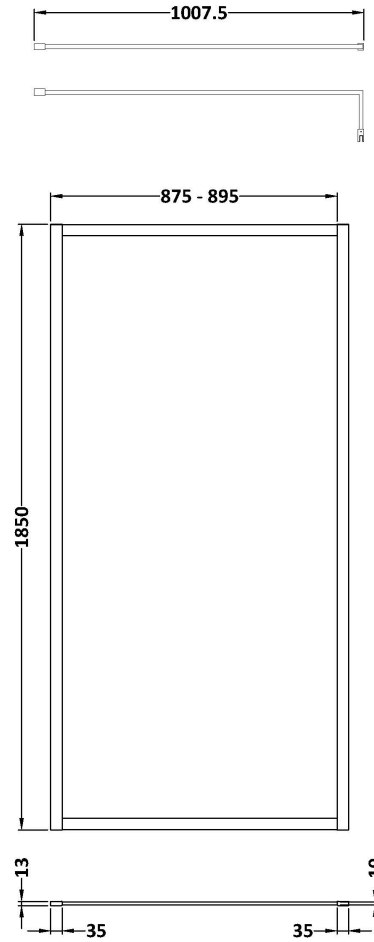

Sales Code: WRFBP1890

Description: Full Frame Wetroom Screen 1850X900x8mm

Packaging Details

Barcode: 5056462688480

Sales Code: WRSC090

Description: Wetroom Screen 900 X 1850 X 8mm

Product Dimensions

Height (mm):	1850
Width (mm):	900
Depth (mm):	14
Nett Weight (kg):	37.5

Packaging Dimensions

Height (mm):	65
Width (mm):	950
Length (mm):	1920
Gross Weight (kg):	38.2

Packaging Data

Box Colour:	Brown Cardboard Box - Printed
Box Qty:	1
Label Size:	100 x 50
Label Colour:	Not Applicable
Label Qty:	0

Outer Box Dimensions (If Applicable)

Height (mm):	
Width (mm):	
Depth (mm):	
Length (mm):	
Gross Weight (kg):	
Barcode:	5055275819036

Product Details

Country of Origin:	China
Fitting Instruction:	No
CE & UKCA:	Yes
Profile Material:	Aluminium
Profile Finish:	Polished Chrome
Adjustments (mm):	875mm - 893mm
Entry Width (mm):	N/A
Swing In Dim (mm):	N/A
Swing Out Dim (mm):	N/A
Radius (mm):	Not Applicable
Glass Thickness (mm):	8
Easy Fit:	No
Easy Clean:	No
Handle Style:	Not Applicable
Handle Material:	Not Applicable
Enclosure Design:	Frameless
Wheel Type:	Not Applicable
Support Bar Included:	Support Bar Included
Extras:	None

Sales Code: FIX024

Description: Wetroom Screen Support Arm Black

Product Dimensions

Height (mm):	15
Width (mm):	150
Depth (mm):	1000
Nett Weight (kg):	0.67

Packaging Dimensions

Height (mm):	35
Width (mm):	160
Length (mm):	1020
Gross Weight (kg):	0.7