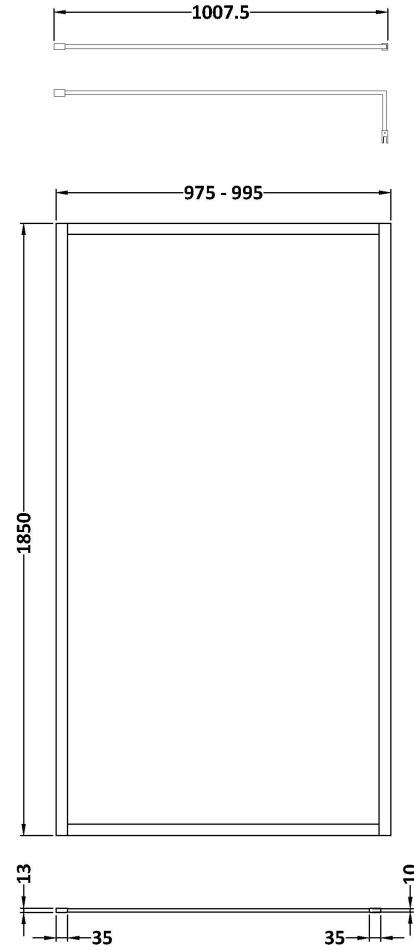

### Packaging Details

Barcode: 5056462688497

Sales Code: WRSC10

Description: Wetroom Screen 1000 X 1850 X 8mm

**Product Dimensions**

Height (mm):	1850
Width (mm):	1000
Depth (mm):	14
Nett Weight (kg):	42.5

**Packaging Dimensions**

Height (mm):	65
Width (mm):	1045
Length (mm):	1920
Gross Weight (kg):	42.5

**Packaging Data**

Box Colour:	Brown Cardboard Box - Printed
Box Qty:	1
Label Size:	100 x 50
Label Colour:	Not Applicable
Label Qty:	0

### Product Dimensions

Height (mm):	15
Width (mm):	150
Depth (mm):	1000
Nett Weight (kg):	0.67

### Packaging Dimensions

Height (mm):	35
Width (mm):	160
Length (mm):	1020
Gross Weight (kg):	0.7