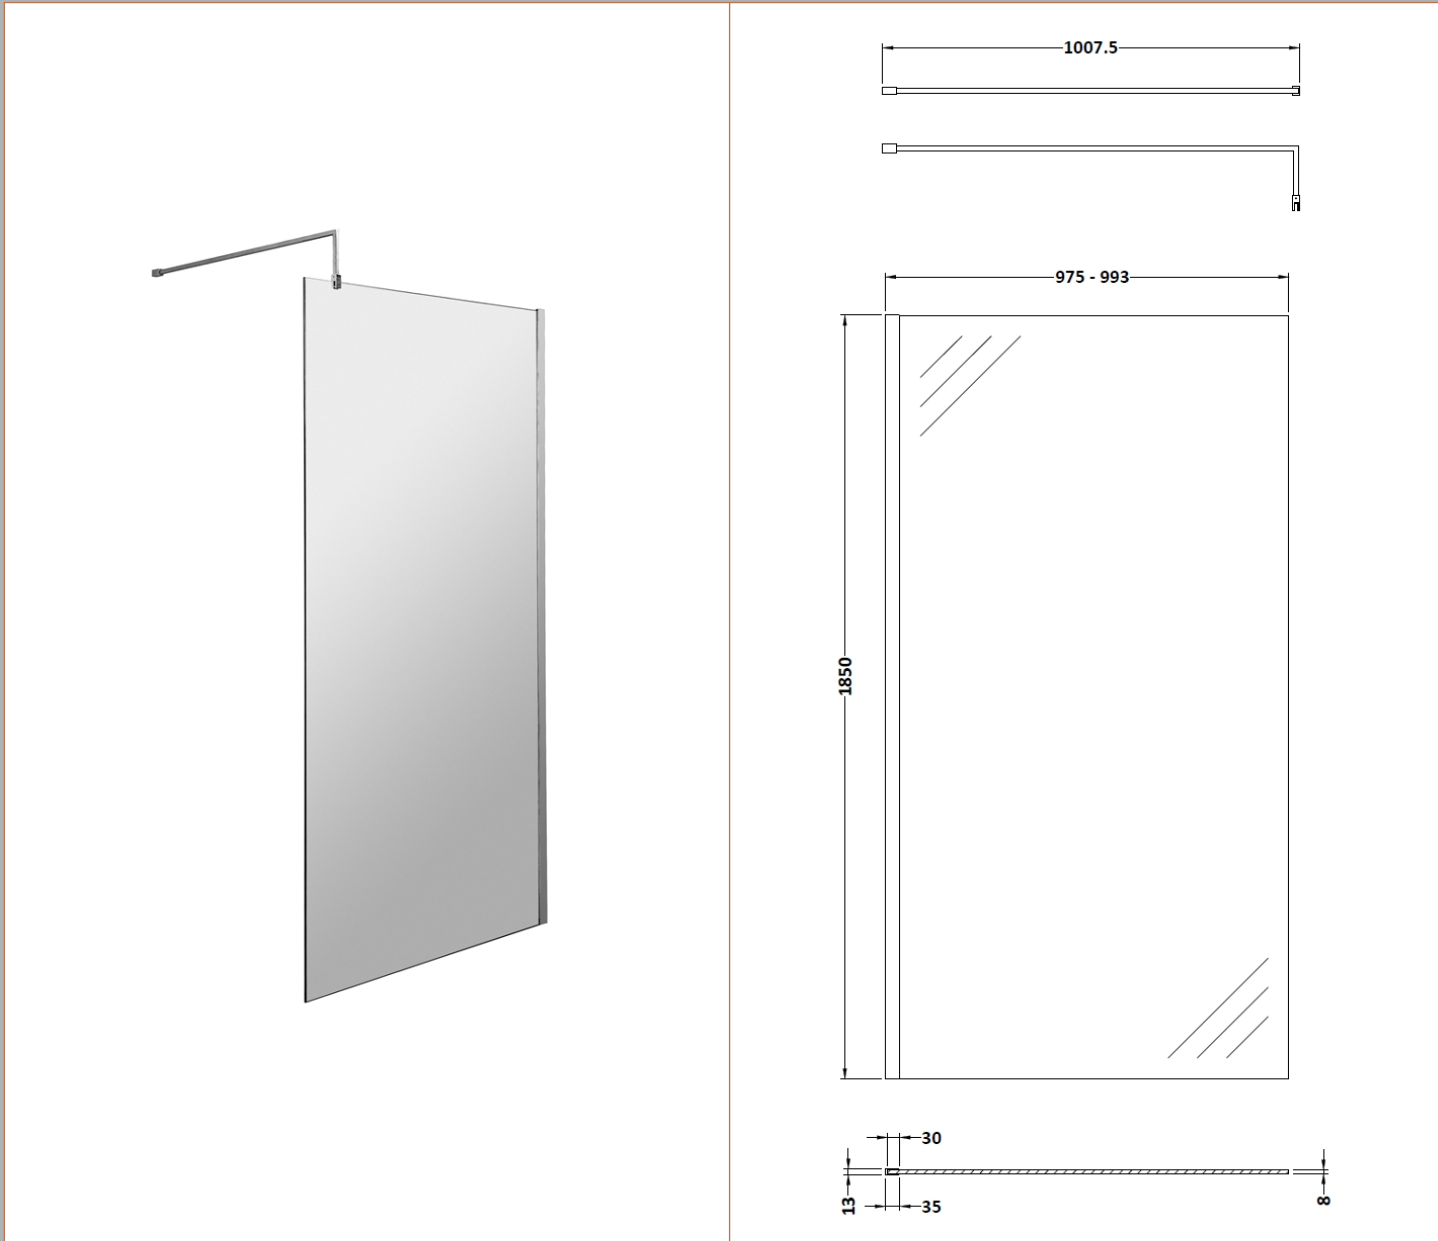

### Packaging Details

Barcode: 5056462688497

Sales Code: WRSC10

Description: Wetroom Screen 1000 X 1850 X 8mm

**Product Dimensions**

Height (mm):	1850
Width (mm):	1000
Depth (mm):	14
Nett Weight (kg):	42.5

**Packaging Dimensions**

Height (mm):	65
Width (mm):	1045
Length (mm):	1920
Gross Weight (kg):	42.5

**Packaging Data**

Box Colour:	Brown Cardboard Box - Printed
Box Qty:	1
Label Size:	100 x 50
Label Colour:	Not Applicable
Label Qty:	0

**Outer Box Dimensions (If Applicable)**

Height (mm):	
Width (mm):	
Depth (mm):	
Length (mm):	
Gross Weight (kg):	
Barcode:	5055275819043

**Product Details**

Country of Origin:	China
Fitting Instruction:	No
CE & UKCA:	Yes
Profile Material:	Aluminium
Profile Finish:	Polished Chrome
Adjustments (mm):	975mm - 993mm
Entry Width (mm):	N/A
Swing In Dim (mm):	N/A
Swing Out Dim (mm):	N/A
Radius (mm):	Not Applicable
Glass Thickness (mm):	8
Easy Fit:	No
Easy Clean:	No
Handle Style:	Not Applicable
Handle Material:	Not Applicable
Enclosure Design:	Frameless
Wheel Type:	Not Applicable
Support Bar Included:	Support Bar Included
Extras:	None

### Product Dimensions

Height (mm):	15
Width (mm):	150
Depth (mm):	1000
Nett Weight (kg):	0.67