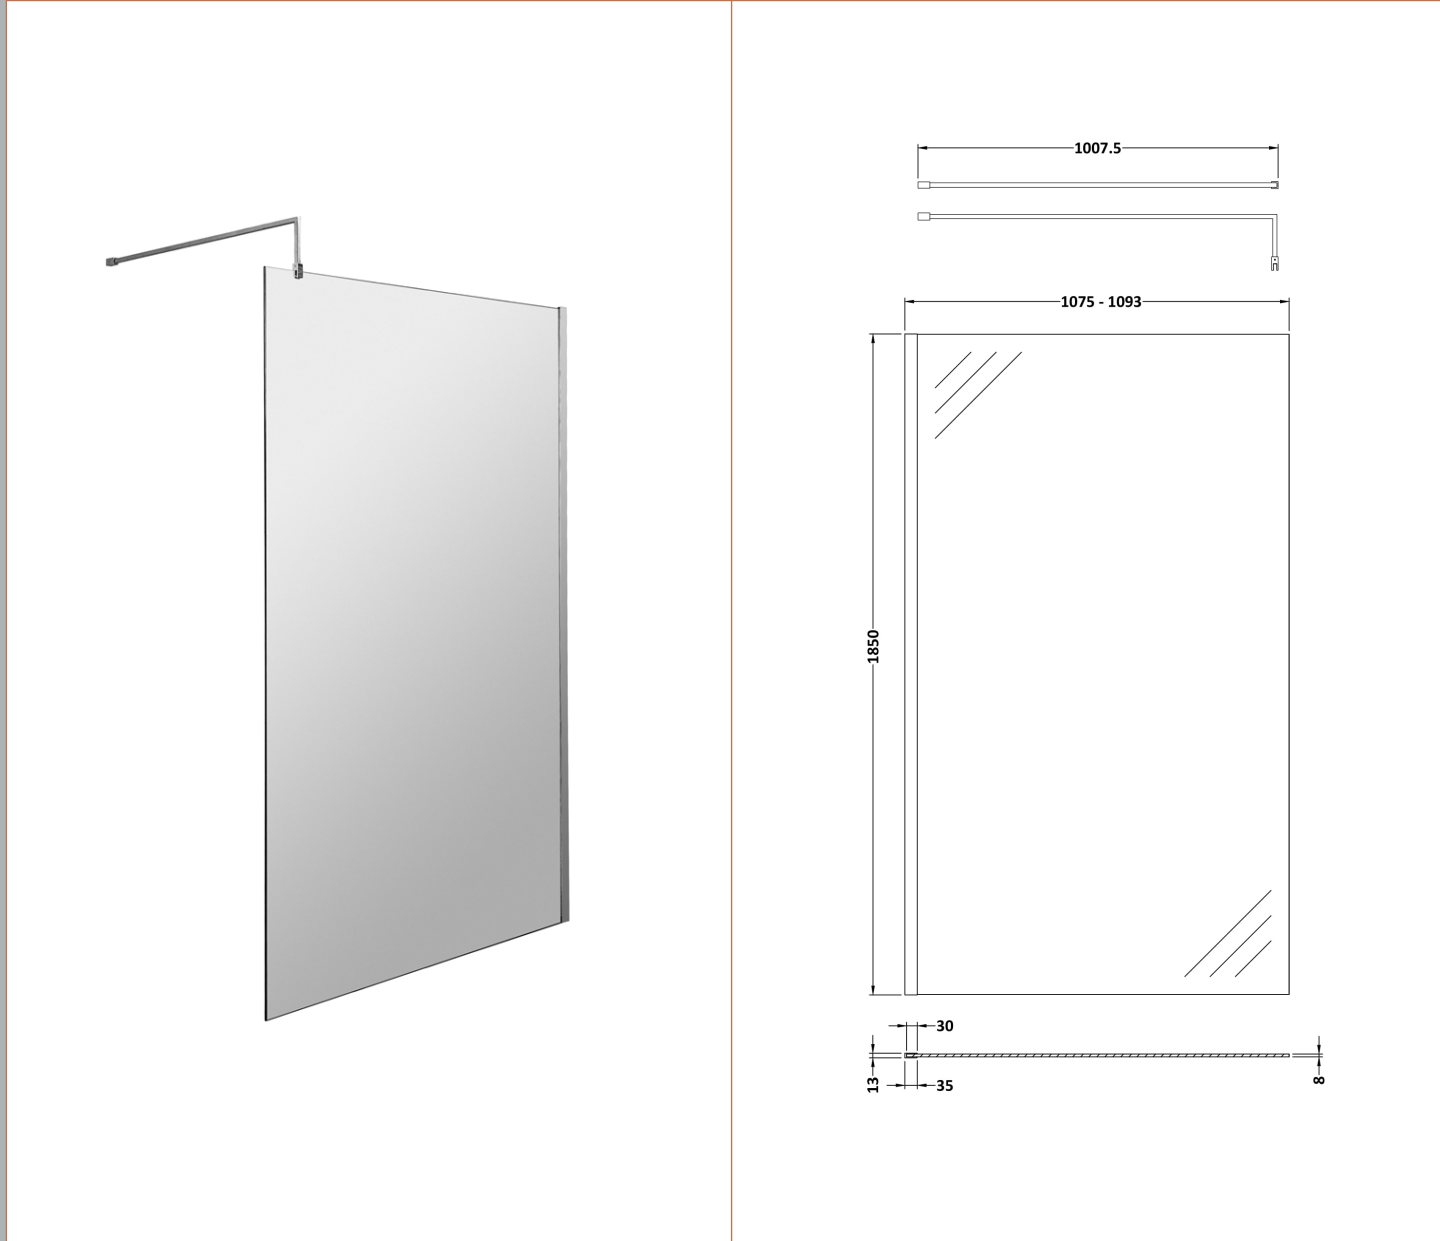

Sales Code: WRFBP1811

Description: Full Frame Wetroom Screen 1850X1100x8mm

Packaging Details

Barcode: 5056462688503

Sales Code: WRSC11

Description: Wetroom Screen 1100 X 1850 X 8mm

Product Dimensions

| | |
|-------------------|------|
| Height (mm): | 1850 |
| Width (mm): | 1100 |
| Depth (mm): | 14 |
| Nett Weight (kg): | 46 |

Packaging Dimensions

| | |
|--------------------|------|
| Height (mm): | 65 |
| Width (mm): | 1150 |
| Length (mm): | 1920 |
| Gross Weight (kg): | 46 |

Packaging Data

| | |
|---------------|-------------------------------|
| Box Colour: | Brown Cardboard Box - Printed |
| Box Qty: | 1 |
| Label Size: | 100 x 50 |
| Label Colour: | Not Applicable |
| Label Qty: | 0 |

Outer Box Dimensions (If Applicable)

| | |
|--------------------|---------------|
| Height (mm): | |
| Width (mm): | |
| Depth (mm): | |
| Length (mm): | |
| Gross Weight (kg): | |
| Barcode: | 5055275831748 |

Sales Code: FIX024

Description: Wetroom Screen Support Arm Black

Product Dimensions

| | |
|-------------------|------|
| Height (mm): | 15 |
| Width (mm): | 150 |
| Depth (mm): | 1000 |
| Nett Weight (kg): | 0.67 |