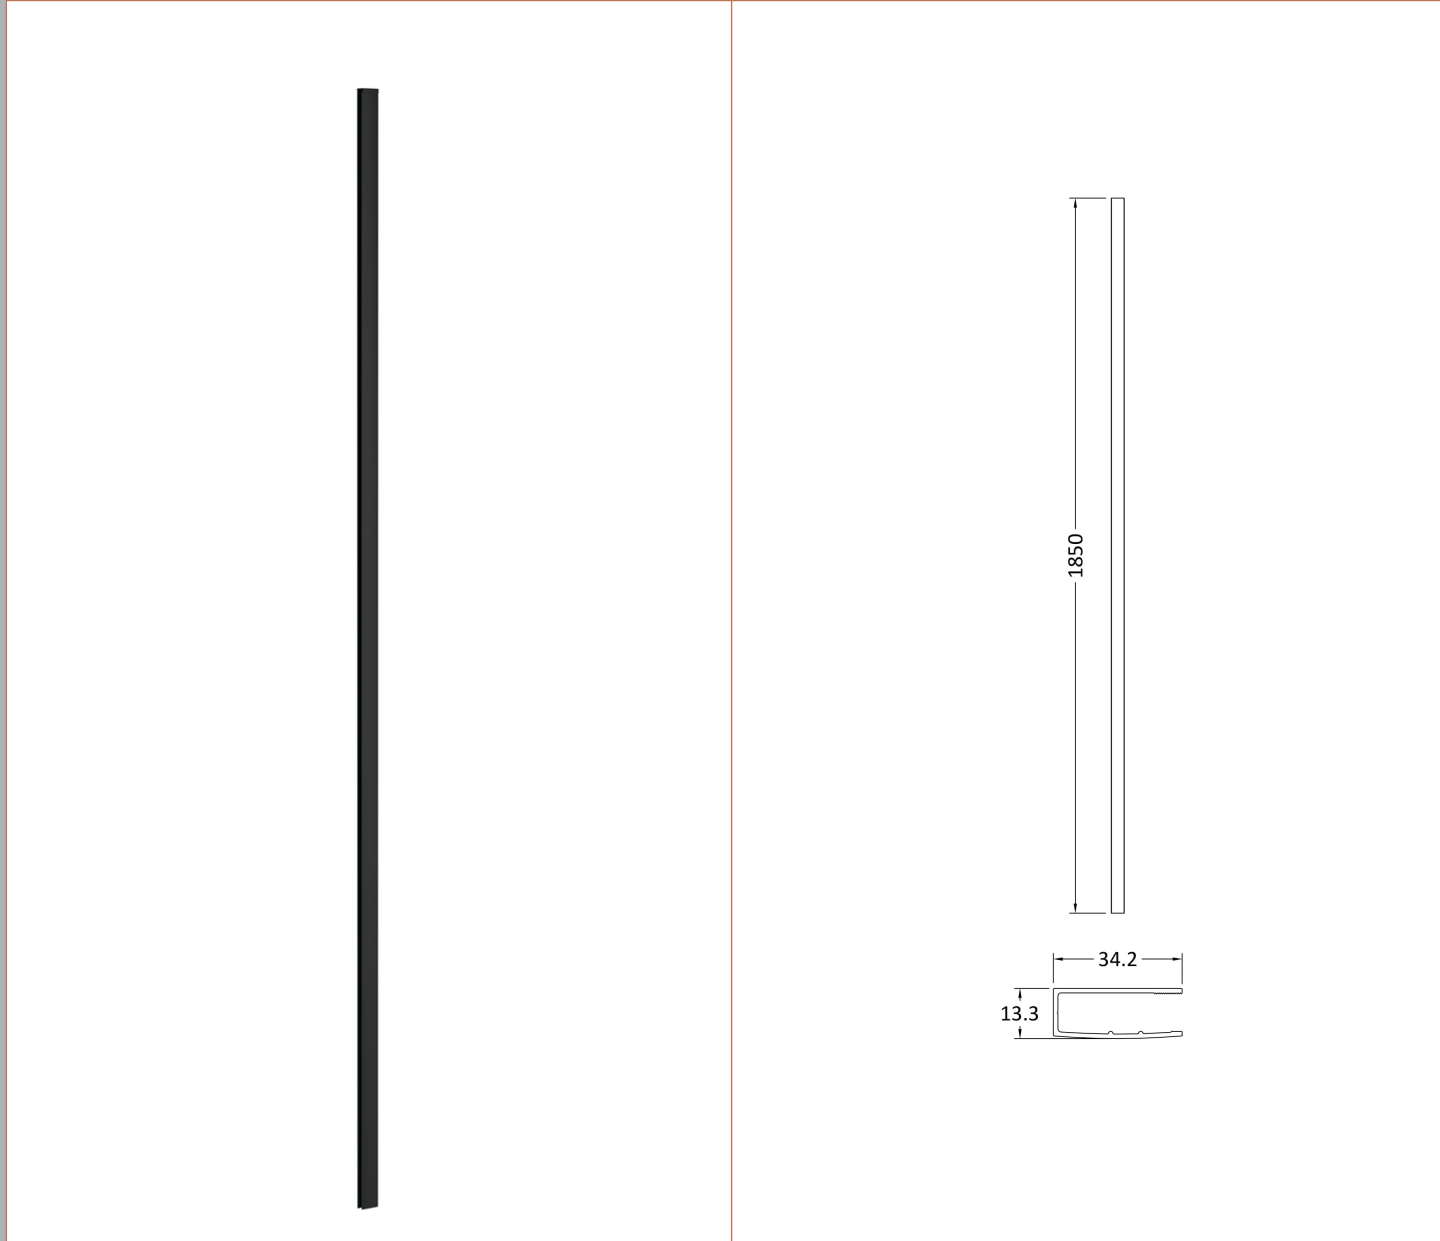

Sales Code: WRSF009

Description: 1850 Wetroom Wall Channel Black

Product Dimensions

Height (mm):	1850
Width (mm):	
Depth (mm):	
Nett Weight (kg):	0.6

Packaging Dimensions

Height (mm):	60
Width (mm):	185
Length (mm):	1860
Gross Weight (kg):	0.6

Packaging Data

Box Colour:	Brown Cardboard Box - Printed
Box Qty:	1
Label Size:	100 x 50
Label Colour:	White Label
Label Qty:	1

Outer Box Dimensions (If Applicable)

Height (mm):	
Width (mm):	
Depth (mm):	
Length (mm):	
Gross Weight (kg):	
Barcode:	5056211897224

Product Details

Country of Origin:	China
Fitting Instruction:	No
CE & UKCA:	N/A
Profile Material:	Aluminium
Profile Finish:	Matt Black
Adjustments (mm):	18mm
Entry Width (mm):	N/A
Swing In Dim (mm):	N/A
Swing Out Dim (mm):	N/A
Radius (mm):	Not Applicable
Glass Thickness (mm):	
Easy Fit:	Not Applicable
Easy Clean:	Not Applicable
Handle Style:	Not Applicable
Handle Material:	Not Applicable
Enclosure Design:	Not Applicable
Wheel Type:	Not Applicable
Support Bar Included:	Support Bar Not Included
Extras:	None