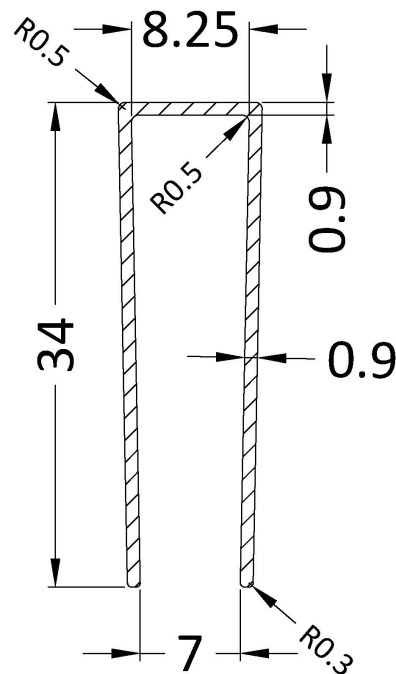

Outer Box Dimensions (If Applicable)

| | |
|--------------------|---------------|
| Height (mm): | |
| Width (mm): | |
| Depth (mm): | |
| Length (mm): | |
| Gross Weight (kg): | |
| Barcode: | 5056211847342 |

Outer Box Dimensions (If Applicable)

| | |
|--------------------|---------------|
| Height (mm): | |
| Width (mm): | |
| Depth (mm): | |
| Length (mm): | |
| Gross Weight (kg): | |
| Barcode: | 5056211897224 |

Product Details

| | |
|-----------------------|--------------------------|
| Country of Origin: | China |
| Fitting Instruction: | No |
| CE & UKCA: | N/A |
| Profile Material: | Aluminium |
| Profile Finish: | Matt Black |
| Adjustments (mm): | 18mm |
| Entry Width (mm): | N/A |
| Swing In Dim (mm): | N/A |
| Swing Out Dim (mm): | N/A |
| Radius (mm): | Not Applicable |
| Glass Thickness (mm): | |
| Easy Fit: | Not Applicable |
| Easy Clean: | Not Applicable |
| Handle Style: | Not Applicable |
| Handle Material: | Not Applicable |
| Enclosure Design: | Not Applicable |
| Wheel Type: | Not Applicable |
| Support Bar Included: | Support Bar Not Included |
| Extras: | None |

Sales Code: WRSF004UF

Description: 1950mm Undrilled Flat Profile Black

OVERALL LENGTH 1950mm

Product Dimensions

| | |
|-------------------|------|
| Height (mm): | 1950 |
| Width (mm): | 34 |
| Depth (mm): | 13 |
| Nett Weight (kg): | 1.01 |