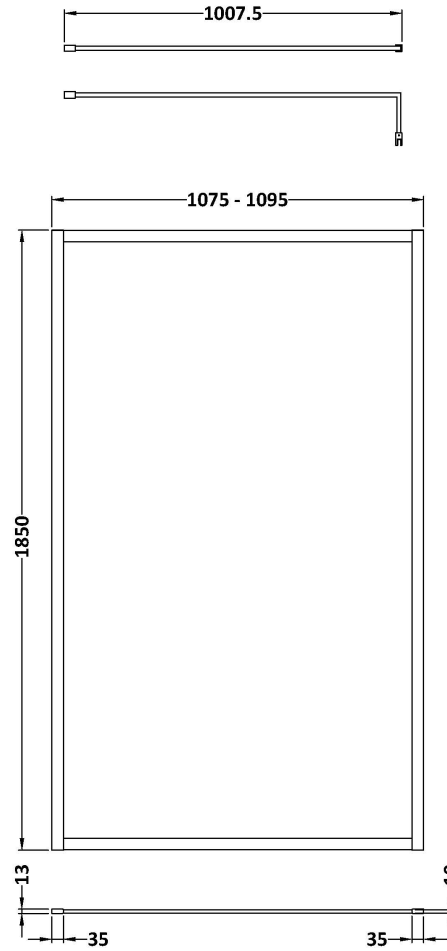

Sales Code: WRFBP1811

Description: Full Frame Wetroom Screen 1850X1100x8mm

Packaging Details

Barcode: 5056462688503

Sales Code: WRSC11

Description: Wetroom Screen 1100 X 1850 X 8mm

Product Dimensions

| | |
|-------------------|------|
| Height (mm): | 1850 |
| Width (mm): | 1100 |
| Depth (mm): | 14 |
| Nett Weight (kg): | 46 |

Packaging Dimensions

| | |
|--------------------|------|
| Height (mm): | 65 |
| Width (mm): | 1150 |
| Length (mm): | 1920 |
| Gross Weight (kg): | 46 |

Packaging Data

| | |
|---------------|-------------------------------|
| Box Colour: | Brown Cardboard Box - Printed |
| Box Qty: | 1 |
| Label Size: | 100 x 50 |
| Label Colour: | Not Applicable |
| Label Qty: | 0 |

Outer Box Dimensions (If Applicable)

| | |
|--------------------|---------------|
| Height (mm): | |
| Width (mm): | |
| Depth (mm): | |
| Length (mm): | |
| Gross Weight (kg): | |
| Barcode: | 5055275831748 |

Packaging Dimensions

| | |
|--------------------|------|
| Height (mm): | 35 |
| Width (mm): | 160 |
| Length (mm): | 1020 |
| Gross Weight (kg): | 0.7 |

Packaging Data

| | |
|---------------|---------------------|
| Box Colour: | Brown Cardboard Box |
| Box Qty: | 1 |
| Label Size: | 100 x 50 |
| Label Colour: | White Label |
| Label Qty: | 1 |