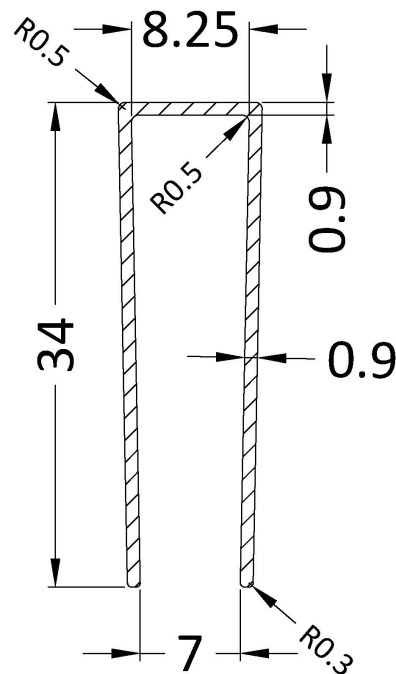

Outer Box Dimensions (If Applicable)

Height (mm):	
Width (mm):	
Depth (mm):	
Length (mm):	
Gross Weight (kg):	
Barcode:	5055275819050

Product Details

Country of Origin:	China
Fitting Instruction:	No
CE & UKCA:	Yes
Profile Material:	Aluminium
Profile Finish:	Polished Chrome
Adjustments (mm):	1175mm - 1193mm
Entry Width (mm):	N/A
Swing In Dim (mm):	N/A
Swing Out Dim (mm):	N/A
Radius (mm):	Not Applicable
Glass Thickness (mm):	8
Easy Fit:	No
Easy Clean:	No
Handle Style:	Not Applicable
Handle Material:	Not Applicable
Enclosure Design:	Frameless
Wheel Type:	Not Applicable
Support Bar Included:	Support Bar Included
Extras:	None

Sales Code: WRSF009

Description: 1850 Wetroom Wall Channel Black

Product Dimensions	
Height (mm):	1850
Width (mm):	
Depth (mm):	
Nett Weight (kg):	0.6
Packaging Dimensions	
Height (mm):	60
Width (mm):	185
Length (mm):	1860
Gross Weight (kg):	0.6
Packaging Data	
Box Colour:	Brown Cardboard Box - Printed
Box Qty:	1
Label Size:	100 x 50
Label Colour:	White Label
Label Qty:	1
Outer Box Dimensions (If Applicable)	
Height (mm):	
Width (mm):	
Depth (mm):	
Length (mm):	
Gross Weight (kg):	
Barcode:	5056211897224
Product Details	
Country of Origin:	China
Fitting Instruction:	No
CE & UKCA:	N/A
Profile Material:	Aluminium
Profile Finish:	Matt Black
Adjustments (mm):	18mm
Entry Width (mm):	N/A
Swing In Dim (mm):	N/A
Swing Out Dim (mm):	N/A
Radius (mm):	Not Applicable
Glass Thickness (mm):	
Easy Fit:	Not Applicable
Easy Clean:	Not Applicable
Handle Style:	Not Applicable
Handle Material:	Not Applicable
Enclosure Design:	Not Applicable
Wheel Type:	Not Applicable
Support Bar Included:	Support Bar Not Included
Extras:	None

Sales Code: WRSF004UF

Description: 1950mm Undrilled Flat Profile Black

OVERALL LENGTH 1950mm

Product Dimensions

Height (mm):	1950
Width (mm):	34
Depth (mm):	13
Nett Weight (kg):	1.01

Packaging Dimensions

Height (mm):	45
Width (mm):	185
Length (mm):	1970
Gross Weight (kg):	1.42