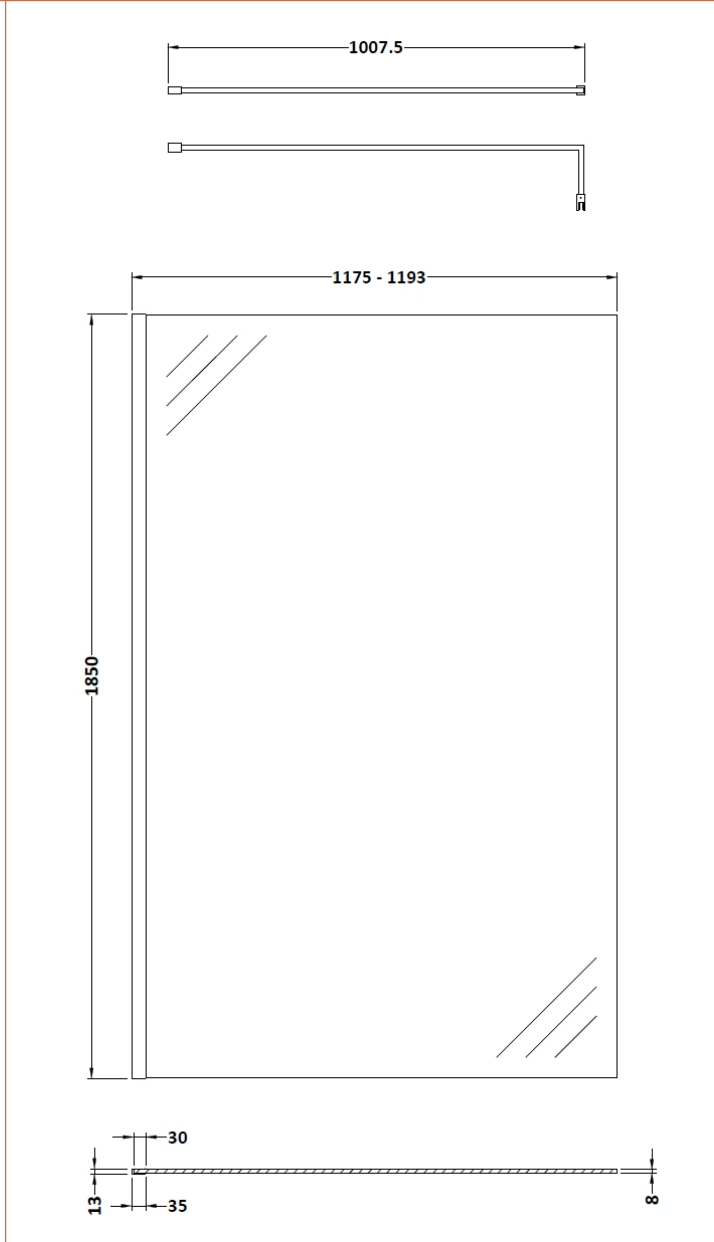

Sales Code: WRFBP1812

Description: Full Frame Wetroom Screen 1850X1200x8mm

Packaging Details

Barcode: 5056462688510

Sales Code: WRSC12

Description: Wetroom Screen 1200 X 1850 X 8mm

Product Dimensions

Height (mm):	1850
Width (mm):	1200
Depth (mm):	14
Nett Weight (kg):	50.5

Packaging Dimensions

Height (mm):	65
Width (mm):	1250
Length (mm):	1920
Gross Weight (kg):	50.5

Packaging Data

Box Colour:	Brown Cardboard Box - Printed
Box Qty:	1
Label Size:	100 x 50
Label Colour:	Not Applicable
Label Qty:	0

Outer Box Dimensions (If Applicable)

Height (mm):	
Width (mm):	
Depth (mm):	
Length (mm):	
Gross Weight (kg):	
Barcode:	5055275819050

Product Details

Country of Origin:	China
Fitting Instruction:	No
CE & UKCA:	Yes
Profile Material:	Aluminium
Profile Finish:	Polished Chrome
Adjustments (mm):	1175mm - 1193mm
Entry Width (mm):	N/A
Swing In Dim (mm):	N/A
Swing Out Dim (mm):	N/A
Radius (mm):	Not Applicable
Glass Thickness (mm):	8
Easy Fit:	No
Easy Clean:	No
Handle Style:	Not Applicable
Handle Material:	Not Applicable
Enclosure Design:	Frameless
Wheel Type:	Not Applicable
Support Bar Included:	Support Bar Included
Extras:	None

Sales Code: WRSF004UF

Description: 1950mm Undrilled Flat Profile Black

OVERALL LENGTH 1950mm

Product Dimensions

Height (mm):	1950
Width (mm):	34
Depth (mm):	13
Nett Weight (kg):	1.01

Packaging Dimensions

Height (mm):	45
Width (mm):	185
Length (mm):	1970
Gross Weight (kg):	1.42