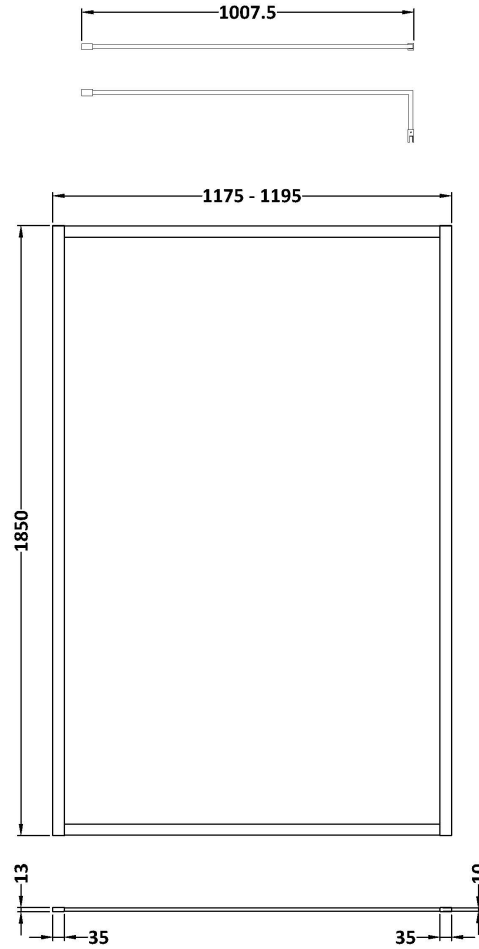

Sales Code: WRFBP1812

Description: Full Frame Wetroom Screen 1850X1200x8mm

Packaging Details

Barcode: 5056462688510

Sales Code: WRSC12

Description: Wetroom Screen 1200 X 1850 X 8mm

Product Dimensions

Height (mm):	1850
Width (mm):	1200
Depth (mm):	14
Nett Weight (kg):	50.5

Packaging Dimensions

Height (mm):	65
Width (mm):	1250
Length (mm):	1920
Gross Weight (kg):	50.5

Packaging Data

Box Colour:	Brown Cardboard Box - Printed
Box Qty:	1
Label Size:	100 x 50
Label Colour:	Not Applicable
Label Qty:	0

Outer Box Dimensions (If Applicable)

Height (mm):	
Width (mm):	
Depth (mm):	
Length (mm):	
Gross Weight (kg):	
Barcode:	5055275819050

Product Details

Country of Origin:	China
Fitting Instruction:	No
CE & UKCA:	Yes
Profile Material:	Aluminium
Profile Finish:	Polished Chrome
Adjustments (mm):	1175mm - 1193mm
Entry Width (mm):	N/A
Swing In Dim (mm):	N/A
Swing Out Dim (mm):	N/A
Radius (mm):	Not Applicable
Glass Thickness (mm):	8
Easy Fit:	No
Easy Clean:	No
Handle Style:	Not Applicable
Handle Material:	Not Applicable
Enclosure Design:	Frameless
Wheel Type:	Not Applicable
Support Bar Included:	Support Bar Included
Extras:	None

Sales Code: FIX024

Description: Wetroom Screen Support Arm Black

Product Dimensions

Height (mm):	15
Width (mm):	150
Depth (mm):	1000
Nett Weight (kg):	0.67

Packaging Dimensions

Height (mm):	35
Width (mm):	160
Length (mm):	1020
Gross Weight (kg):	0.7