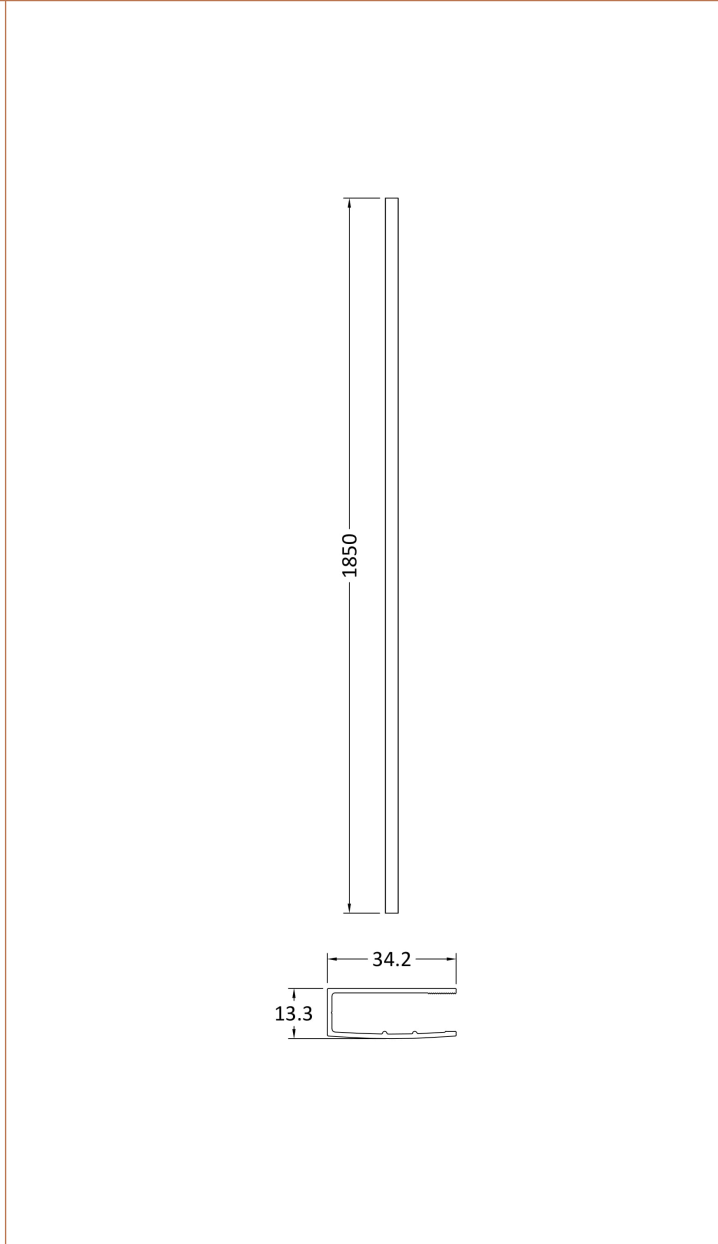

Sales Code: WRSF009

Description: 1850 Wetroom Wall Channel Black

Product Dimensions	
Height (mm):	1850
Width (mm):	
Depth (mm):	
Nett Weight (kg):	0.6
Packaging Dimensions	
Height (mm):	60
Width (mm):	185
Length (mm):	1860
Gross Weight (kg):	0.6
Packaging Data	
Box Colour:	Brown Cardboard Box - Printed
Box Qty:	1
Label Size:	100 x 50
Label Colour:	White Label
Label Qty:	1
Outer Box Dimensions (If Applicable)	
Height (mm):	
Width (mm):	
Depth (mm):	
Length (mm):	
Gross Weight (kg):	
Barcode:	5056211897224
Product Details	
Country of Origin:	China
Fitting Instruction:	No
CE & UKCA:	N/A
Profile Material:	Aluminium
Profile Finish:	Matt Black
Adjustments (mm):	18mm
Entry Width (mm):	N/A
Swing In Dim (mm):	N/A
Swing Out Dim (mm):	N/A
Radius (mm):	Not Applicable
Glass Thickness (mm):	
Easy Fit:	Not Applicable
Easy Clean:	Not Applicable
Handle Style:	Not Applicable
Handle Material:	Not Applicable
Enclosure Design:	Not Applicable
Wheel Type:	Not Applicable
Support Bar Included:	Support Bar Not Included
Extras:	None