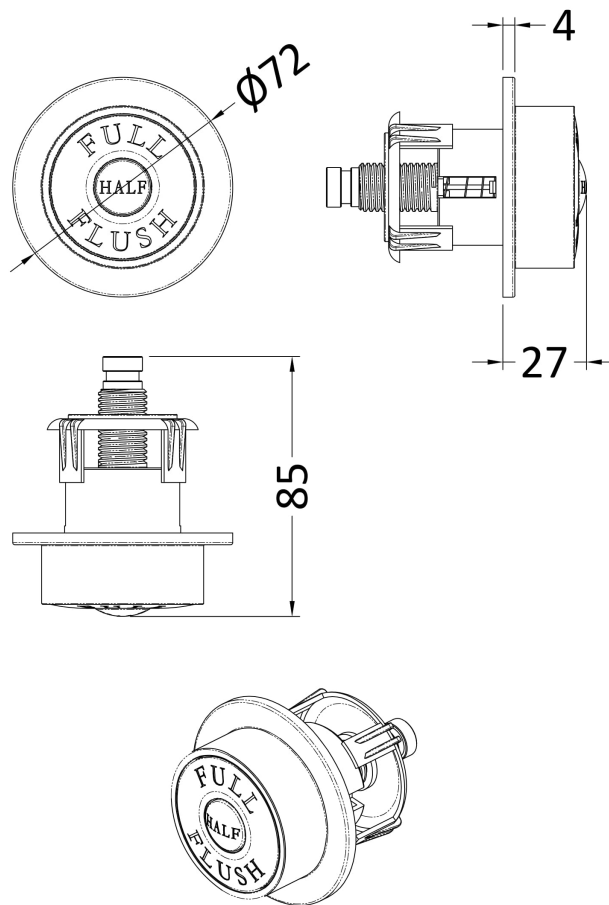

Sales Code: TDPB02

Description: Traditional Dual Flush Push Button

Product Dimensions

Length (mm):	
Width (mm):	72
Height (mm):	72
Depth (mm):	85
Nett Weight (kg):	0.2

Packaging Dimensions

Height (mm):	50
Width (mm):	155
Depth (mm):	80
Gross Weight (kg):	0.2

Packaging Data

Box Colour:	White Cardboard Box
Box Qty:	1
Label Size:	100 x 50
Label Colour:	White Label
Label Qty:	1

Outer Box Dimensions (If Applicable)

Height (mm):	
Width (mm):	
Length (mm):	
Depth (mm):	
Gross Weight (kg):	
Barcode:	5056211893127

Product Details

Country of Origin:	China
Fitting Instruction:	No
CE & UKCA:	
Product Material:	ABS
Heating Element Wattage:	Not Applicable
Colour/Finish:	Black
Product Diameter:	72 mm
Connection Size:	N/A