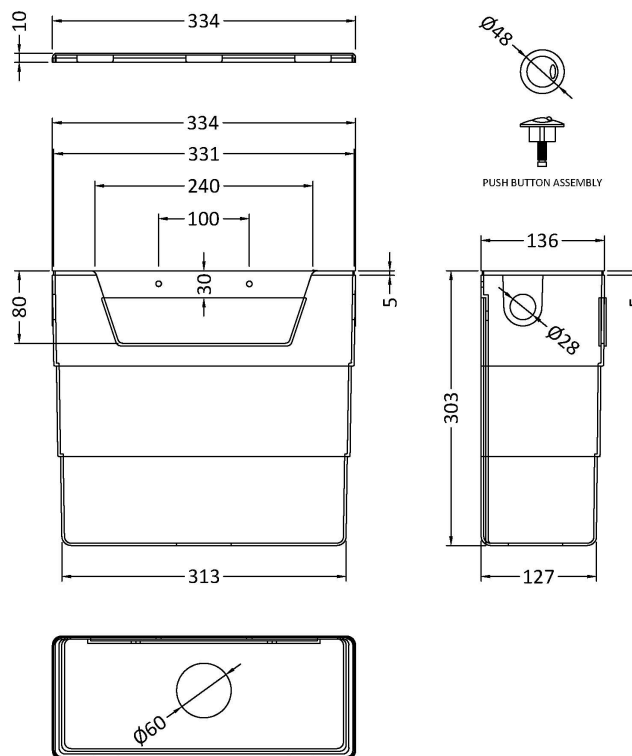

### Product Dimensions

Length (mm):	
Width (mm):	72
Height (mm):	72
Depth (mm):	85
Nett Weight (kg):	0.2

### Packaging Dimensions

Height (mm):	50
Width (mm):	155
Depth (mm):	80
Gross Weight (kg):	0.2

### Outer Box Dimensions (If Applicable)

Height (mm):	
Width (mm):	
Length (mm):	
Depth (mm):	
Gross Weight (kg):	
Barcode:	5056211893127

### Product Dimensions

Length (mm):	
Width (mm):	303
Height (mm):	334
Depth (mm):	136
Nett Weight (kg):	2.23