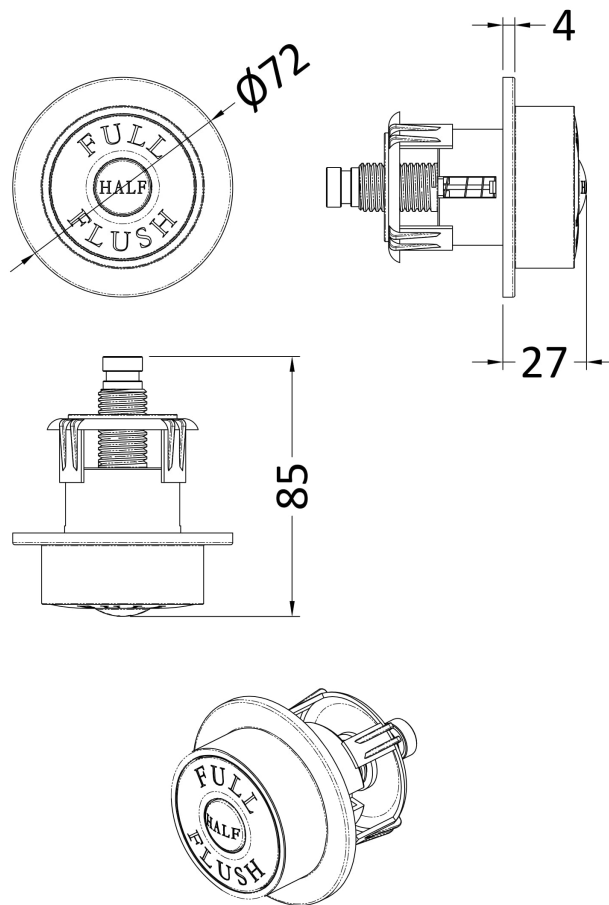

### Product Dimensions

Length (mm):	
Width (mm):	72
Height (mm):	72
Depth (mm):	85
Nett Weight (kg):	0.2

### Packaging Dimensions

Height (mm):	50
Width (mm):	155
Depth (mm):	80
Gross Weight (kg):	0.2

### Product Details

Country of Origin:	China
Fitting Instruction:	No
CE & UKCA:	
Product Material:	ABS
Heating Element Wattage:	Not Applicable
Colour/Finish:	Black
Product Diameter:	72 mm
Connection Size:	N/A

### Product Dimensions

Length (mm):	
Width (mm):	303
Height (mm):	334
Depth (mm):	136
Nett Weight (kg):	2.23