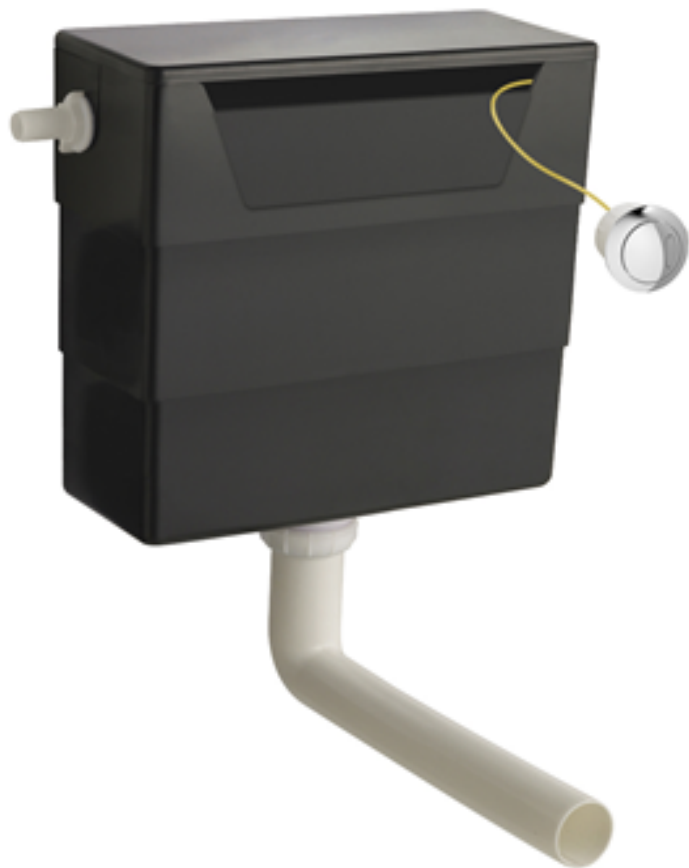

Sales Code: XTY6T02

Description: Concealed Cistern & Trad Push Button

### Packaging Details

Barcode: 5056211899662

Sales Code: TDPB02

Description: Traditional Dual Flush Push Button

### Product Details

Country of Origin:	China
Fitting Instruction:	No
CE & UKCA:	
Product Material:	ABS
Heating Element Wattage:	Not Applicable
Colour/Finish:	Black
Product Diameter:	72 mm
Connection Size:	N/A

Sales Code: XTY006

Description: Cable Conc Universal Access Cistern