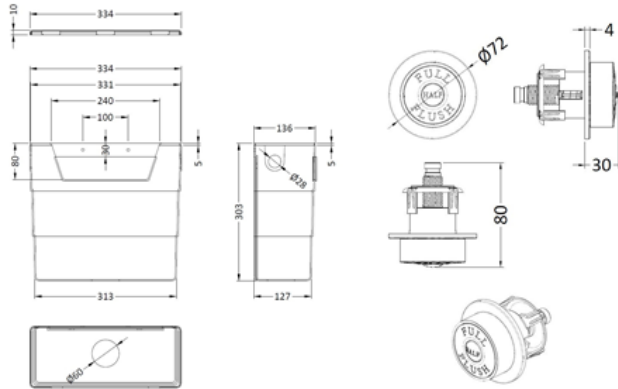

Sales Code: XTY6T02

Description: Concealed Cistern & Trad Push Button

Packaging Details

Barcode: 5056211899662