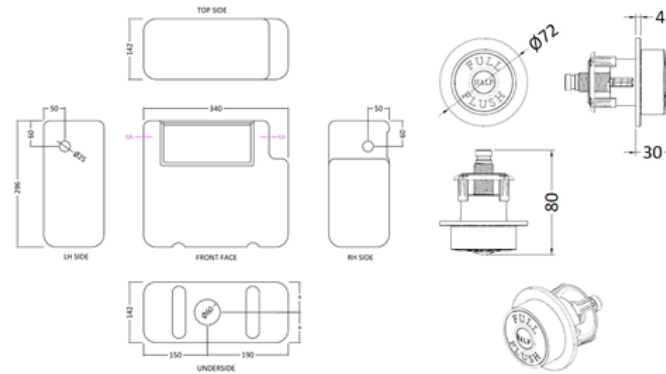

Sales Code: XTY8T03

Description: Dual Flush Cistern & Trad Push Button

Packaging Details

Barcode: 5056211891864