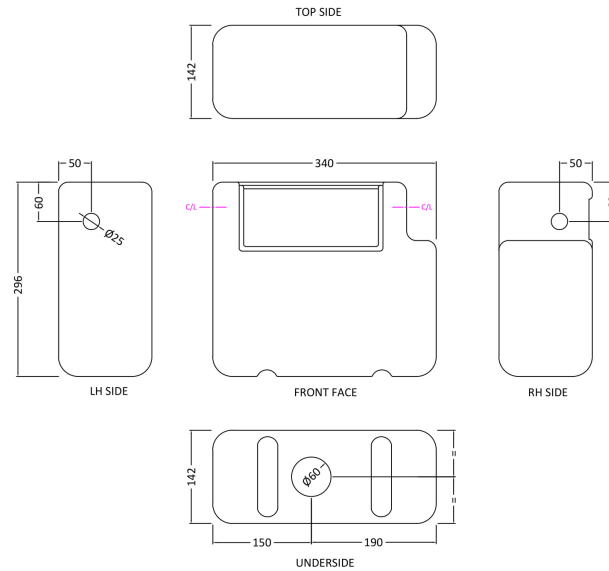

### Product Dimensions

Length (mm):	
Width (mm):	340
Height (mm):	296
Depth (mm):	142
Nett Weight (kg):	1.6

### Packaging Dimensions

Height (mm):	306
Width (mm):	152
Depth (mm):	350
Gross Weight (kg):	1.7

### Product Dimensions

Length (mm):	
Width (mm):	72
Height (mm):	72
Depth (mm):	85
Nett Weight (kg):	0.2

### Packaging Dimensions

Height (mm):	50
Width (mm):	155
Depth (mm):	80
Gross Weight (kg):	0.2