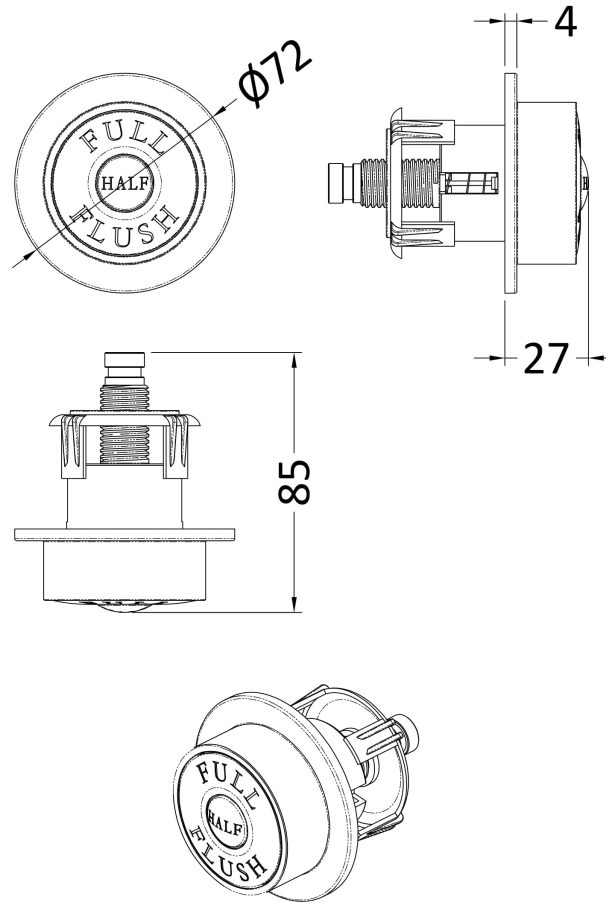

### Product Dimensions

Length (mm):	
Width (mm):	340
Height (mm):	296
Depth (mm):	142
Nett Weight (kg):	1.6

### Outer Box Dimensions (If Applicable)

Height (mm):	
Width (mm):	
Length (mm):	
Depth (mm):	
Gross Weight (kg):	
Barcode:	5055275826683

### Product Details

Country of Origin:	China
Fitting Instruction:	No
CE & UKCA:	
Product Material:	Hd Polyethylene
Heating Element Wattage:	Not Applicable
Colour/Finish:	White
Product Diameter:	Not Applicable
Connection Size:	1/2" Bsp

### Product Dimensions

Length (mm):	
Width (mm):	72
Height (mm):	72
Depth (mm):	85
Nett Weight (kg):	0.2