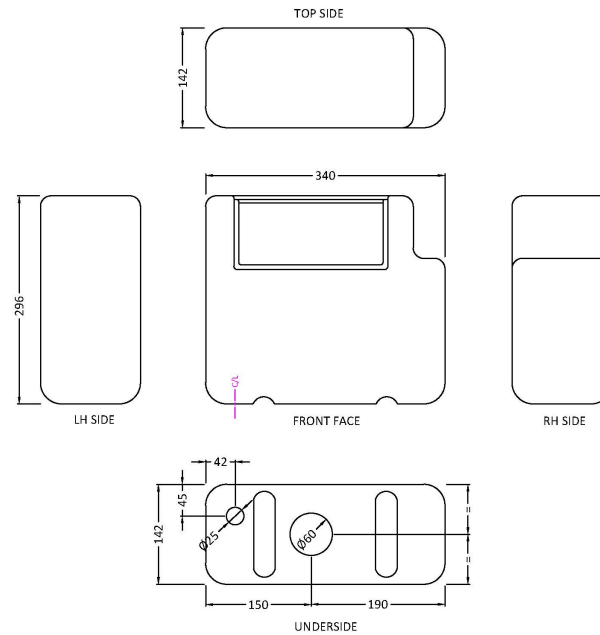

Packaging Dimensions

Height (mm):	50
Width (mm):	155
Depth (mm):	80
Gross Weight (kg):	0.2

Packaging Data

Box Colour:	White Cardboard Box
Box Qty:	1
Label Size:	100 x 50
Label Colour:	White Label
Label Qty:	1

Outer Box Dimensions (If Applicable)

Height (mm):	
Width (mm):	
Length (mm):	
Depth (mm):	
Gross Weight (kg):	
Barcode:	5056211815563

Product Details

Country of Origin:	United Kingdom
Fitting Instruction:	No
CE & UKCA:	
Product Material:	ABS
Heating Element Wattage:	Not Applicable
Colour/Finish:	Chrome
Product Diameter:	72 mm
Connection Size:	N/A

Sales Code: XTY008B

Description: Concealed Cistern Bottom Inlet

Product Dimensions

Length (mm):	
Width (mm):	340
Height (mm):	296
Depth (mm):	142
Nett Weight (kg):	1.6

Packaging Dimensions

Height (mm):	306
Width (mm):	152
Depth (mm):	350
Gross Weight (kg):	1.7

Packaging Data

Box Colour:	Brown Cardboard Box
Box Qty:	1
Label Size:	100 x 50
Label Colour:	White Label
Label Qty:	2

Outer Box Dimensions (If Applicable)

Height (mm):	
Width (mm):	
Length (mm):	
Depth (mm):	
Gross Weight (kg):	
Barcode:	5056462638850