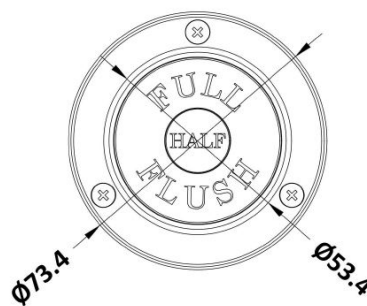

Sales Code: XTY8T01B

Description: Dual Flush Cistern & Trad Push Button

Packaging Details

Barcode: 5056462647746

Sales Code: TDPB01

Description: Traditional Dual Flush Push Button

Product Dimensions

Length (mm):	
Width (mm):	72
Height (mm):	72
Depth (mm):	85
Nett Weight (kg):	0.2

Packaging Dimensions

Height (mm):	50
Width (mm):	155
Depth (mm):	80
Gross Weight (kg):	0.2

Packaging Data

Box Colour:	White Cardboard Box
Box Qty:	1
Label Size:	100 x 50
Label Colour:	White Label
Label Qty:	1

Outer Box Dimensions (If Applicable)

Height (mm):	
Width (mm):	
Length (mm):	
Depth (mm):	
Gross Weight (kg):	
Barcode:	5056211815563

Product Details

Country of Origin:	United Kingdom
Fitting Instruction:	No
CE & UKCA:	
Product Material:	ABS
Heating Element Wattage:	Not Applicable
Colour/Finish:	Chrome
Product Diameter:	72 mm
Connection Size:	N/A

Sales Code: XTY008B

Description: Concealed Cistern Bottom Inlet

Product Dimensions

Length (mm):	
Width (mm):	340
Height (mm):	296
Depth (mm):	142
Nett Weight (kg):	1.6

Packaging Dimensions

Height (mm):	306
Width (mm):	152
Depth (mm):	350
Gross Weight (kg):	1.7