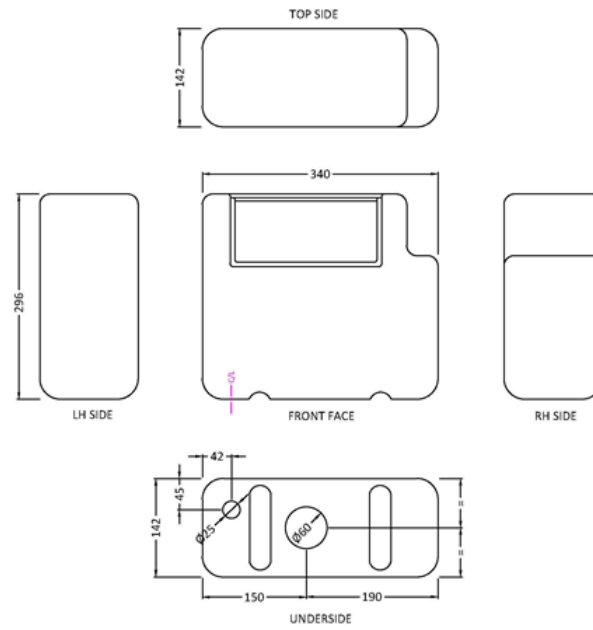

Sales Code: XTY8T01B

Description: Dual Flush Cistern & Trad Push Button

Packaging Details

Barcode: 5056462647746

Sales Code: TDPB01

Description: Traditional Dual Flush Push Button

Product Dimensions

Length (mm):	
Width (mm):	72
Height (mm):	72
Depth (mm):	85
Nett Weight (kg):	0.2

Packaging Dimensions

Height (mm):	50
Width (mm):	155
Depth (mm):	80
Gross Weight (kg):	0.2

Packaging Data

Box Colour:	White Cardboard Box
Box Qty:	1
Label Size:	100 x 50
Label Colour:	White Label
Label Qty:	1

Outer Box Dimensions (If Applicable)

Height (mm):	
Width (mm):	
Length (mm):	
Depth (mm):	
Gross Weight (kg):	
Barcode:	5056211815563

Product Details

Country of Origin:	United Kingdom
Fitting Instruction:	No
CE & UKCA:	
Product Material:	ABS
Heating Element Wattage:	Not Applicable
Colour/Finish:	Chrome
Product Diameter:	72 mm
Connection Size:	N/A

Sales Code: XTY008B

Description: Concealed Cistern Bottom Inlet

Product Dimensions

Length (mm):	
Width (mm):	340
Height (mm):	296
Depth (mm):	142
Nett Weight (kg):	1.6

Packaging Dimensions

Height (mm):	306
Width (mm):	152
Depth (mm):	350
Gross Weight (kg):	1.7