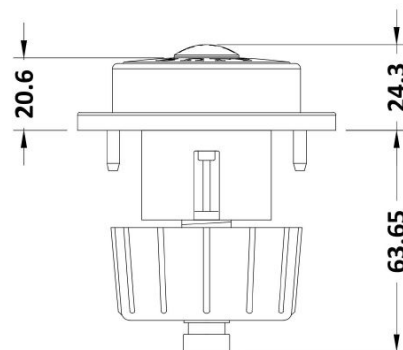

Sales Code: XTY8T01B

Description: Dual Flush Cistern & Trad Push Button

Packaging Details

Barcode: 5056462647746

Sales Code: TDPB01

Description: Traditional Dual Flush Push Button

Product Dimensions

Length (mm):	
Width (mm):	72
Height (mm):	72
Depth (mm):	85
Nett Weight (kg):	0.2

Packaging Dimensions

Height (mm):	50
Width (mm):	155
Depth (mm):	80
Gross Weight (kg):	0.2

Packaging Data

Box Colour:	White Cardboard Box
Box Qty:	1
Label Size:	100 x 50
Label Colour:	White Label
Label Qty:	1

Outer Box Dimensions (If Applicable)

Height (mm):	
Width (mm):	
Length (mm):	
Depth (mm):	
Gross Weight (kg):	
Barcode:	5056211815563

Product Details

Country of Origin:	United Kingdom
Fitting Instruction:	No
CE & UKCA:	
Product Material:	ABS
Heating Element Wattage:	Not Applicable
Colour/Finish:	Chrome
Product Diameter:	72 mm
Connection Size:	N/A

Sales Code: XTY008B

Description: Concealed Cistern Bottom Inlet

Product Dimensions

Length (mm):	
Width (mm):	340
Height (mm):	296
Depth (mm):	142
Nett Weight (kg):	1.6

Packaging Dimensions

Height (mm):	306
Width (mm):	152
Depth (mm):	350
Gross Weight (kg):	1.7