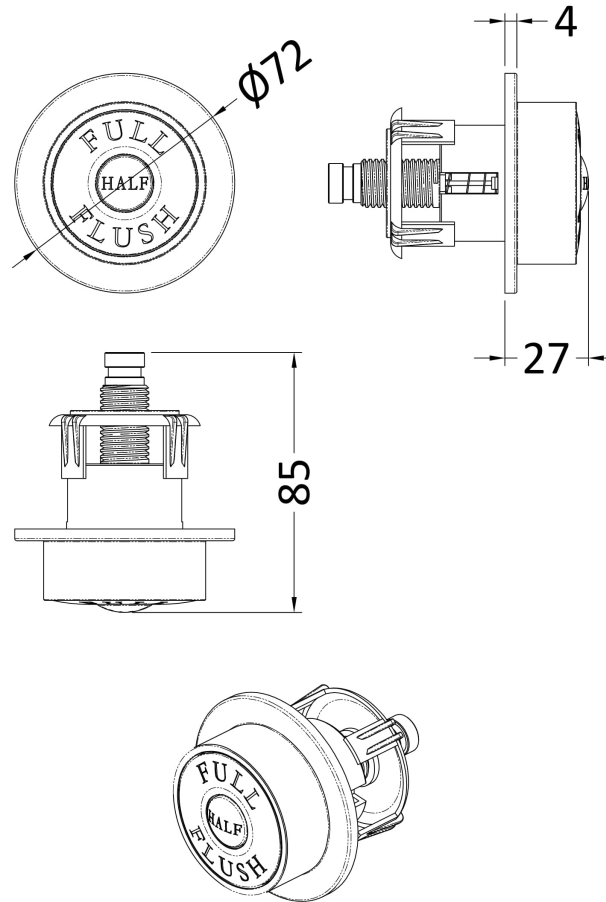

### Product Dimensions

Length (mm):	
Width (mm):	72
Height (mm):	72
Depth (mm):	85
Nett Weight (kg):	0.2

### Packaging Dimensions

Height (mm):	50
Width (mm):	155
Depth (mm):	80
Gross Weight (kg):	0.2

### Product Details

Country of Origin:	China
Fitting Instruction:	No
CE & UKCA:	
Product Material:	ABS
Heating Element Wattage:	Not Applicable
Colour/Finish:	Brushed Brass
Product Diameter:	72 mm
Connection Size:	N/A

**Sales Code:** XTY008B

**Description:** Concealed Cistern Bottom Inlet

**Product Dimensions**

Length (mm):	
Width (mm):	340
Height (mm):	296
Depth (mm):	142
Nett Weight (kg):	1.6

**Packaging Dimensions**