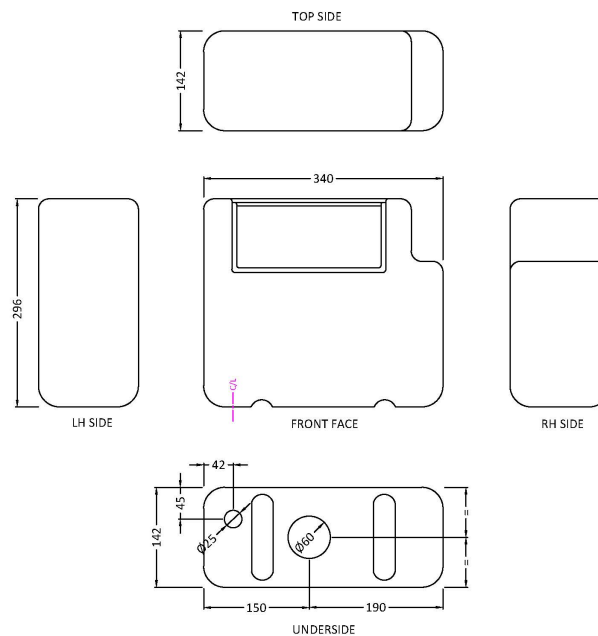

### Product Dimensions

Length (mm):	
Width (mm):	72
Height (mm):	72
Depth (mm):	85
Nett Weight (kg):	0.2

### Packaging Dimensions

Height (mm):	50
Width (mm):	155
Depth (mm):	80
Gross Weight (kg):	0.2

### Outer Box Dimensions (If Applicable)

Height (mm):	
Width (mm):	
Length (mm):	
Depth (mm):	
Gross Weight (kg):	
Barcode:	5056211893134

**Sales Code:** XTY008B

**Description:** Concealed Cistern Bottom Inlet

**Product Dimensions**

Length (mm):	
Width (mm):	340
Height (mm):	296
Depth (mm):	142
Nett Weight (kg):	1.6

**Packaging Dimensions**