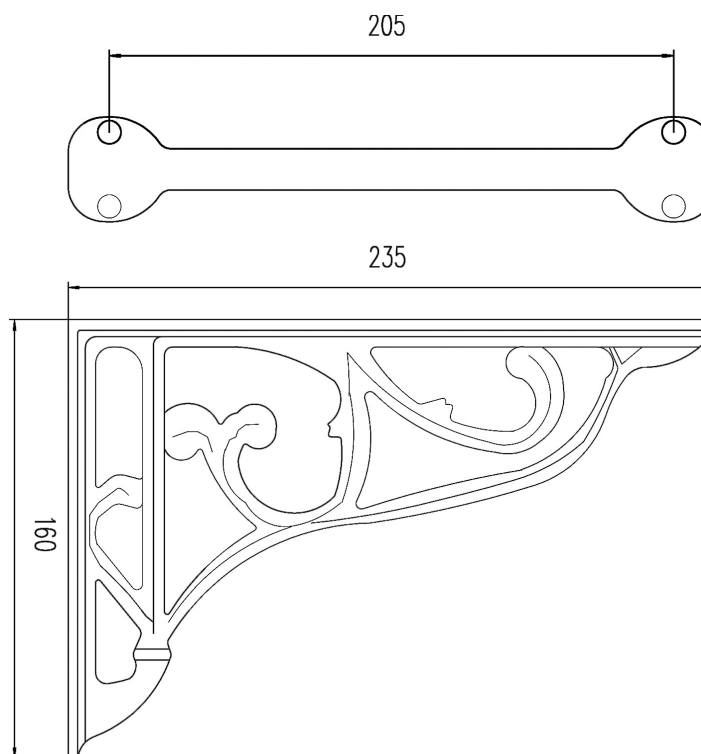

Sales Code: FA322

Description: Ornate Cistern Brackets

Product Dimensions

Length (mm):	
Width (mm):	35
Height (mm):	235
Depth (mm):	160
Nett Weight (kg):	1.32

Packaging Dimensions

Height (mm):	260
Width (mm):	165
Depth (mm):	55
Gross Weight (kg):	1.32

Packaging Data

Box Colour:	White Cardboard Box
Box Qty:	1
Label Size:	100 x 50
Label Colour:	White Label
Label Qty:	2

Outer Box Dimensions (If Applicable)

Height (mm):	
Width (mm):	
Length (mm):	
Depth (mm):	
Gross Weight (kg):	20
Barcode:	5055146106760

Product Details

Country of Origin:	China
Fitting Instruction:	No
CE & UKCA:	N/A
Product Material:	Brass
Heating Element Wattage:	Not Applicable
Colour/Finish:	Chrome
Product Diameter:	Not Applicable
Connection Size:	Not Applicable