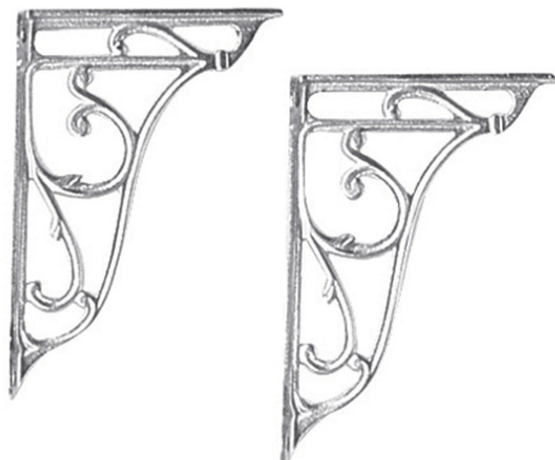

Sales Code: FA322

Description: Ornate Cistern Brackets

Product Dimensions

Length (mm):	
Width (mm):	35
Height (mm):	235
Depth (mm):	160
Nett Weight (kg):	1.32

Packaging Dimensions

Height (mm):	260
Width (mm):	165
Depth (mm):	55
Gross Weight (kg):	1.32

Packaging Data

Box Colour:	White Cardboard Box
Box Qty:	1
Label Size:	100 x 50
Label Colour:	White Label
Label Qty:	2

Outer Box Dimensions (If Applicable)

Height (mm):	
Width (mm):	
Length (mm):	
Depth (mm):	
Gross Weight (kg):	20
Barcode:	5055146106760

Product Details

Country of Origin:	China
Fitting Instruction:	No
CE & UKCA:	N/A
Product Material:	Brass
Heating Element Wattage:	Not Applicable
Colour/Finish:	Chrome
Product Diameter:	Not Applicable
Connection Size:	Not Applicable