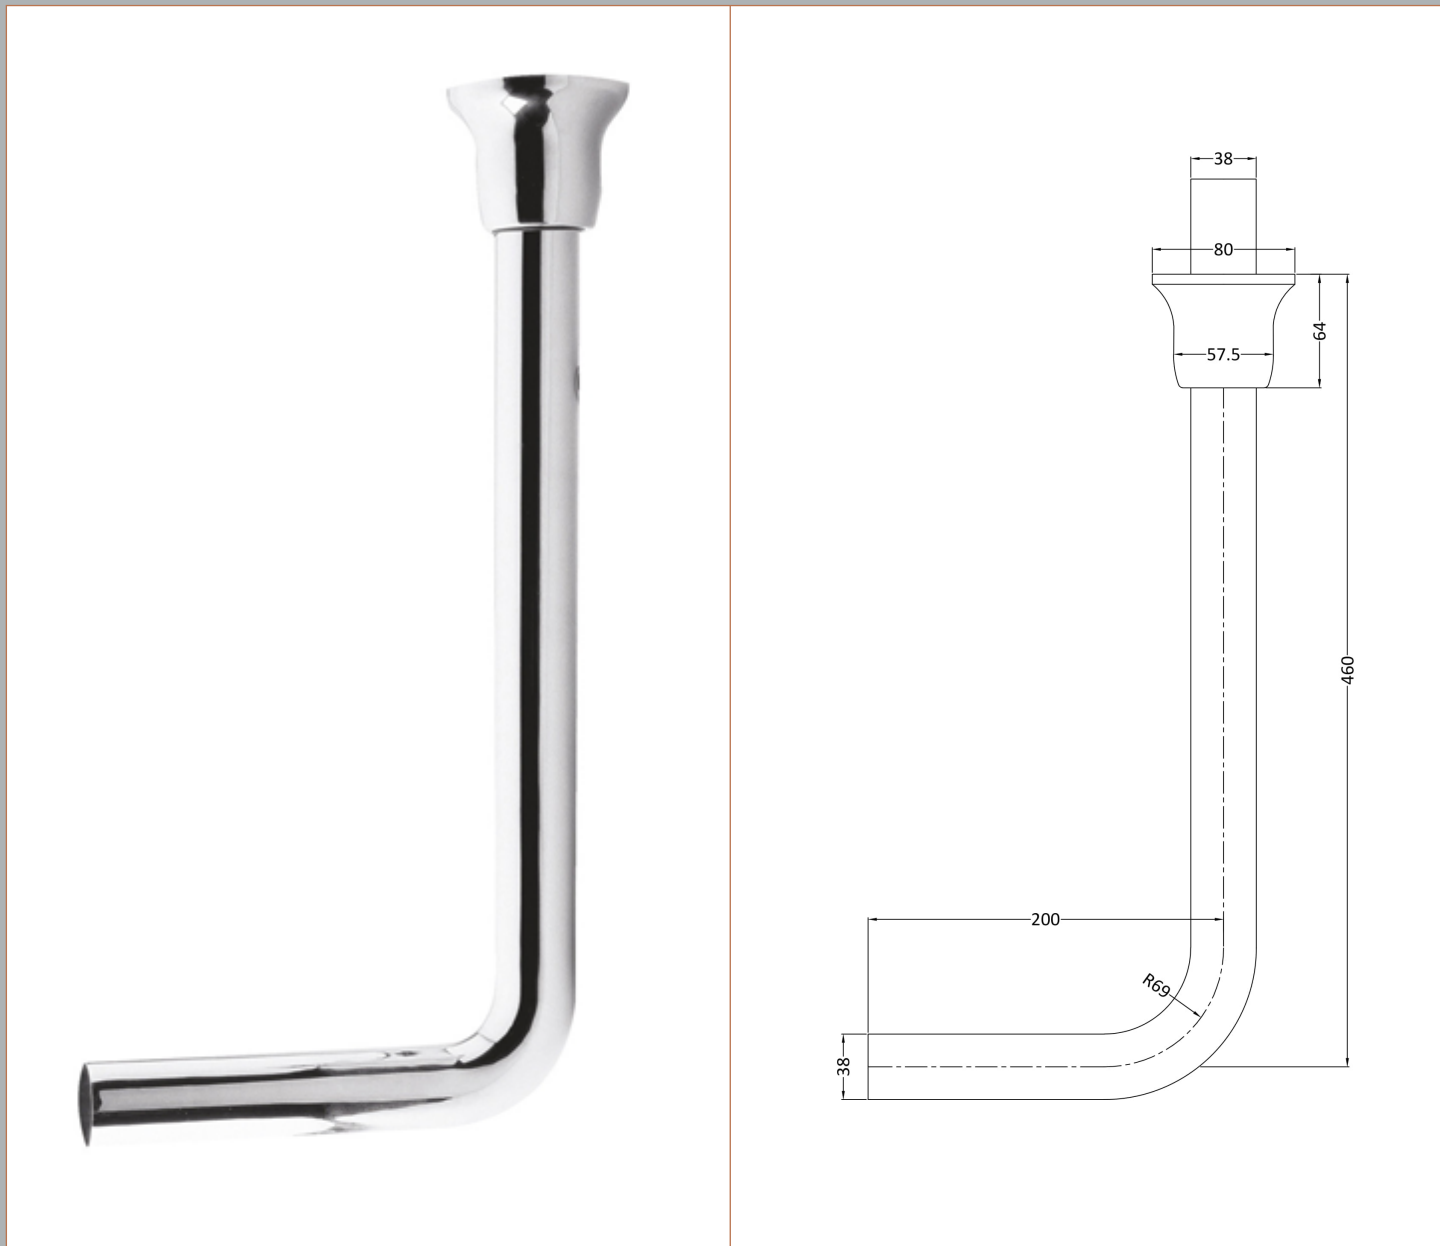

Sales Code: FA302

Description: Low Level Flush Pipe Pack

### Product Dimensions

Length (mm):	
Width (mm):	81
Height (mm):	480
Depth (mm):	220
Nett Weight (kg):	0.78

### Packaging Dimensions

Height (mm):	540
Width (mm):	200
Depth (mm):	75
Gross Weight (kg):	0.8

### Product Details

Country of Origin:	China
Fitting Instruction:	No
CE & UKCA:	N/A
Product Material:	Brass
Heating Element Wattage:	Not Applicable
Colour/Finish:	Chrome
Product Diameter:	38mm
Connection Size:	11/2"