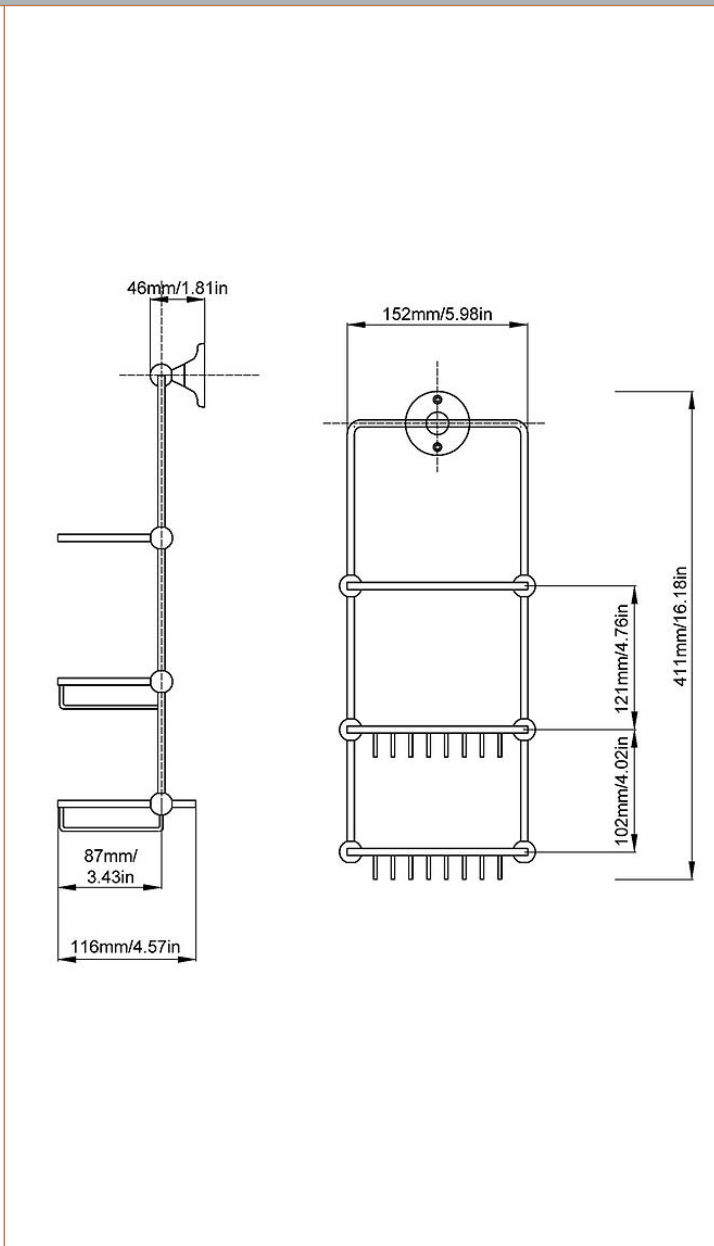

Sales Code: LH316

Description: Traditional Shower Tidy

**Product Dimensions**

Length (mm):	
Width (mm):	152
Height (mm):	411
Depth (mm):	116
Nett Weight (kg):	1

**Packaging Dimensions**

Height (mm):	415
Width (mm):	185
Depth (mm):	130
Gross Weight (kg):	1

**Packaging Data**

Box Colour:	White Cardboard Box
Box Qty:	1
Label Size:	100 x 50
Label Colour:	White Label
Label Qty:	2

**Outer Box Dimensions (If Applicable)**

Height (mm):	680
Width (mm):	440
Length (mm):	
Depth (mm):	
Gross Weight (kg):	10
Barcode:	5055146106265

**Product Details**

Country of Origin:	China
Fitting Instruction:	No
CE & UKCA:	N/A
Product Material:	Brass
Heating Element Wattage:	Not Applicable
Colour/Finish:	Chrome
Product Diameter:	Not Applicable
Connection Size:	Not Applicable