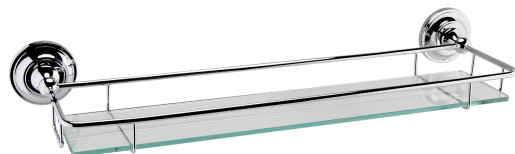

Sales Code: LH305

Description: Traditional Gallery Shelf

Product Dimensions

Length (mm):	
Width (mm):	536
Height (mm):	66
Depth (mm):	146
Nett Weight (kg):	1

Packaging Dimensions

Height (mm):	480
Width (mm):	155
Depth (mm):	68
Gross Weight (kg):	1

Packaging Data

Box Colour:	White Cardboard Box
Box Qty:	1
Label Size:	100 x 50
Label Colour:	White Label
Label Qty:	2

Outer Box Dimensions (If Applicable)

Height (mm):	365
Width (mm):	580
Length (mm):	
Depth (mm):	
Gross Weight (kg):	10
Barcode:	5055146105909

Product Details

Country of Origin:	China
Fitting Instruction:	No
CE & UKCA:	N/A
Product Material:	Brass
Heating Element Wattage:	Not Applicable
Colour/Finish:	Chrome
Product Diameter:	Not Applicable
Connection Size:	Not Applicable