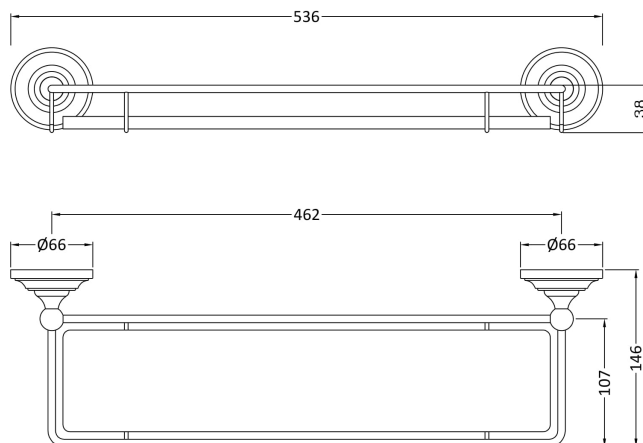

Sales Code: LH305

Description: Traditional Gallery Shelf

Product Dimensions

Length (mm):	
Width (mm):	536
Height (mm):	66
Depth (mm):	146
Nett Weight (kg):	1

Packaging Dimensions

Height (mm):	480
Width (mm):	155
Depth (mm):	68
Gross Weight (kg):	1

Packaging Data

Box Colour:	White Cardboard Box
Box Qty:	1
Label Size:	100 x 50
Label Colour:	White Label
Label Qty:	2

Outer Box Dimensions (If Applicable)

Height (mm):	365
Width (mm):	580
Length (mm):	
Depth (mm):	
Gross Weight (kg):	10
Barcode:	5055146105909

Product Details

Country of Origin:	China
Fitting Instruction:	No
CE & UKCA:	N/A
Product Material:	Brass
Heating Element Wattage:	Not Applicable
Colour/Finish:	Chrome
Product Diameter:	Not Applicable
Connection Size:	Not Applicable