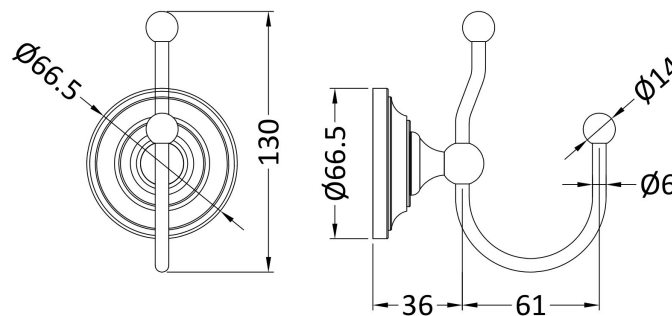

Sales Code: LH311

Description: Traditional Double Robe Hook

Product Dimensions

Length (mm):	
Width (mm):	67
Height (mm):	130
Depth (mm):	100
Nett Weight (kg):	0.25

Packaging Dimensions

Height (mm):	131
Width (mm):	125
Depth (mm):	61
Gross Weight (kg):	0.25

Packaging Data

Box Colour:	White Cardboard Box
Box Qty:	1
Label Size:	100 x 50
Label Colour:	White Label
Label Qty:	2

Outer Box Dimensions (If Applicable)

Height (mm):	330
Width (mm):	650
Length (mm):	
Depth (mm):	
Gross Weight (kg):	13
Barcode:	5055146101529

Product Details

Country of Origin:	China
Fitting Instruction:	No
CE & UKCA:	N/A
Product Material:	Brass
Heating Element Wattage:	Not Applicable
Colour/Finish:	Chrome
Product Diameter:	Not Applicable
Connection Size:	Not Applicable