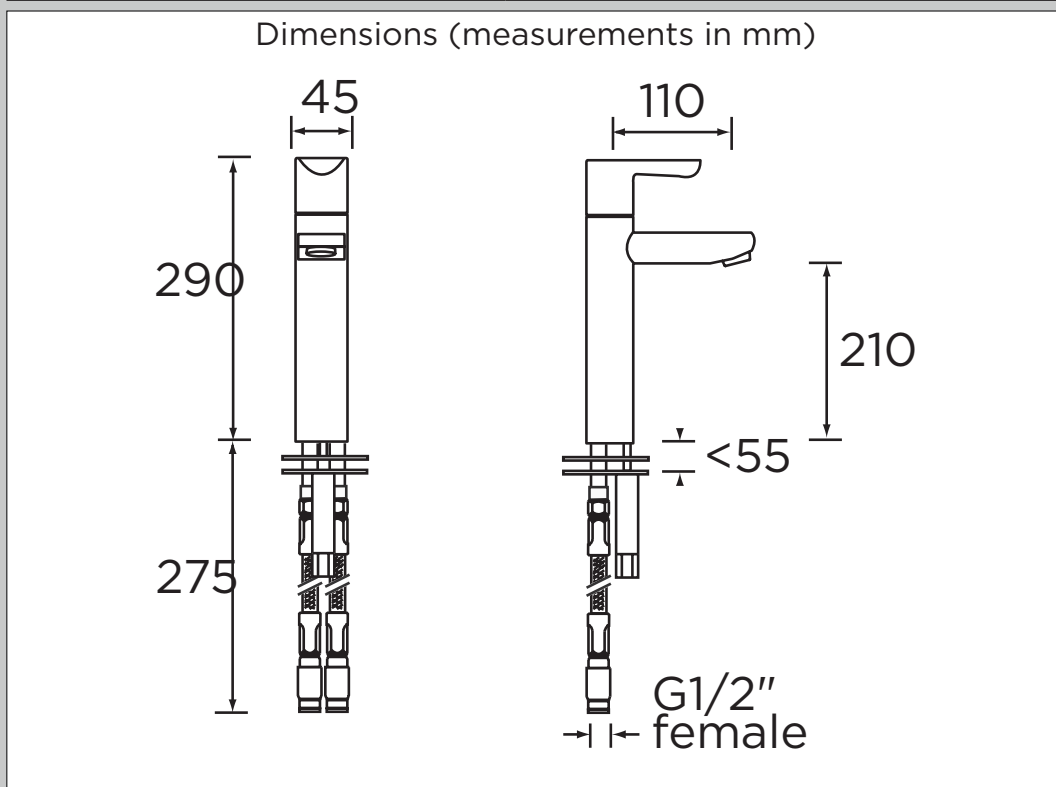

NR TBAS C

NERO Tap Range Nero Tall Basin Mixer Without Waste Chrome

Specification	
Style:	Contemporary
Product Type:	Bathroom Taps
Finish/Colour:	Chrome
Main Construction Material:	Brass
Mount Type:	Deck Mounted
Handle Type:	Single Lever
Connection Inlet:	M10 x 530mm 15mm Compression Flexi Pipes
Number of Tap Holes Required:	1
Valve/Cartridge Type:	35mm Ceramic Cartridge
Plumbing System Suitability	Ideally balanced
Working Pressure Range:	Min. 0.2 bar, Max. 5.0 bar
Maximum Hot Water Temperature: °c	65
Maximum Dynamic Pressure: (bar)	5
Maximum Static Pressure: (bar)	10
Flow Type:	Single
Flow Rate: (l/min @ 3 bar)	28.1
Connection Outlet:	M24 Antisplash
Isolation Included:	No

Features:

- Brass construction
- Ceramic disc cartridge for smooth temperature and flow control
- Easy-to-use lever handle
- Flexible tails included
- Metal fixing nut for added durability

Product Certifications:

For more products, visit our website:

Flow Rates (l/min)						
System Pressure (bar)	0.2	0.5	1	2	3	5
NR TBAS C (Open Outlet)	6.3	10.8	15.7	22.8	28.1	36.5

TECHNICAL
DATA
SHEET

BRISTAN
TAPS & SHOWERS

D4