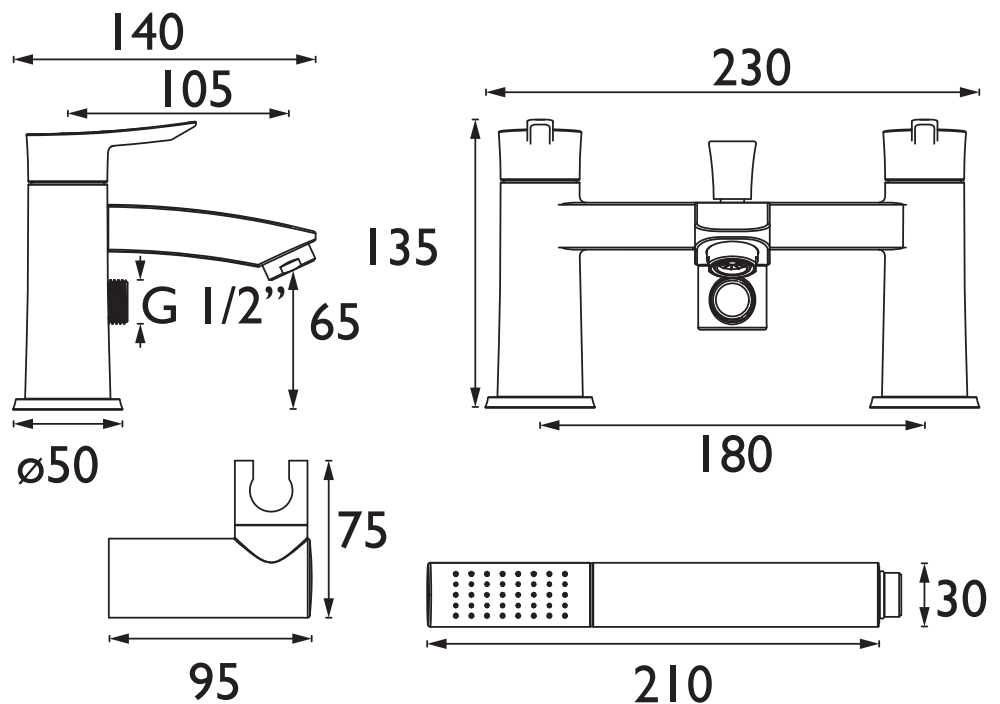

### Specification

<b>Product Type:</b>	Bathroom Taps
<b>Main Construction Material:</b>	Brass
<b>Mount Type:</b>	Deck
<b>Handle Type:</b>	Long Angled
<b>Connection Inlet:</b>	3/4" BSP
<b>Connection Outlet:</b>	Housed M24 Aerator
<b>Number of Tap Holes:</b>	2
<b>Valve/Cartridge Type:</b>	3/4" Short Stem Ceramic Disc Valve
<b>Plumbing System Requirements:</b>	Suitable for all plumbing systems
<b>Minimum Dynamic Pressure (bar):</b>	0.3 bar
<b>Maximum Dynamic Pressure (bar):</b>	5 bar
<b>Maximum Hot Water Temperature °C:</b>	60°C
<b>Maximum Static Pressure (bar):</b>	10 bar
<b>Flow Type:</b>	Single
<b>Isolation Included:</b>	No

### Dimensions (measurements in mm)