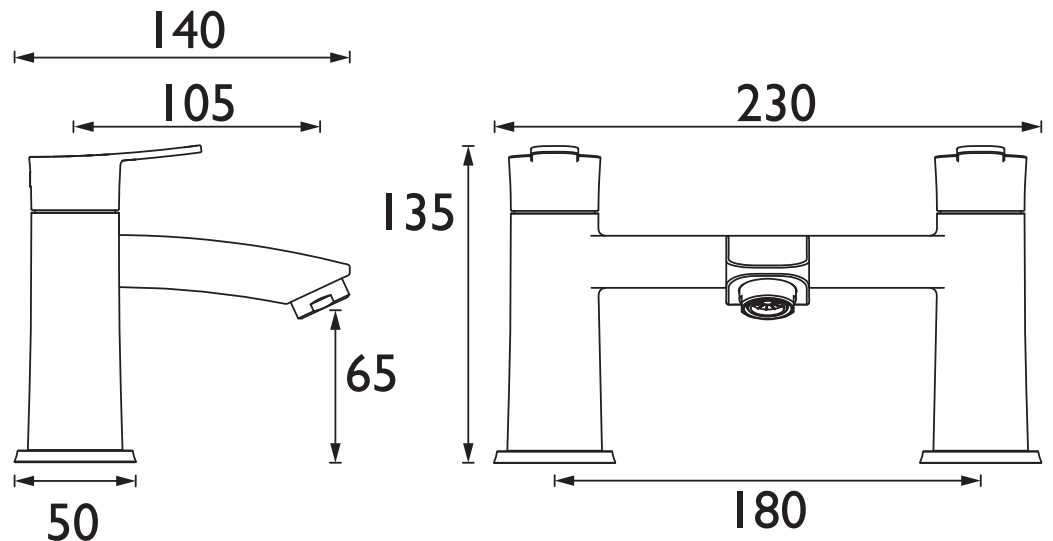

Product Certifications:

For more products, visit our website:
<http://www.bristan.com>

Specification

Product Type:	Bathroom Taps
Main Construction Material:	Brass
Mount Type:	Deck
Handle Type:	Paddle Lever
Connection Inlet:	3/4" BSP
Connection Outlet:	Housed M24 Aerator
Number of Tap Holes:	2
Valve/Cartridge Type:	3/4" Short Stem Ceramic Disc Valve
Plumbing System Requirements:	Suitable for all plumbing systems
Minimum Dynamic Pressure (bar):	0.2 bar
Maximum Dynamic Pressure (bar):	5 bar
Maximum Hot Water Temperature °C:	60°C
Maximum Static Pressure (bar):	10 bar
Flow Type:	Single
Isolation Included:	No

Dimensions (measurements in mm)

Flow Rates (l/min)

System Pressure (bar)	0.2	0.5	1	2	3	5
APL BF BLK (mixed)	24.2	40.4	57.2	80.9	99	127.9

TECHNICAL
DATA
SHEET

BRISTAN

D1