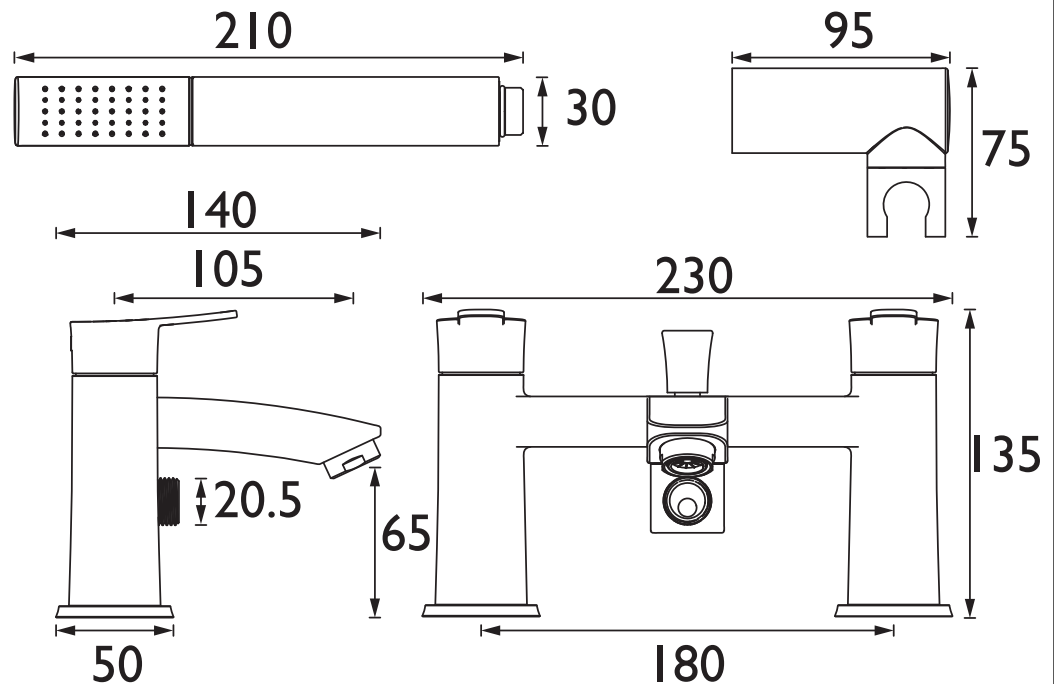

### Specification

Product Type:	Bathroom Taps
Main Construction Material:	Brass
Mount Type:	Deck
Handle Type:	Paddle Lever
Connection Inlet:	3/4" BSP
Connection Outlet:	Housed M24 Aerator
Number of Tap Holes:	2
Valve/Cartridge Type:	3/4" Short Stem Ceramic Disc Valve
Plumbing System Requirements:	Suitable for all plumbing systems
Minimum Dynamic Pressure (bar):	0.3 bar
Maximum Dynamic Pressure (bar):	5 bar
Maximum Hot Water Temperature °C:	60°C
Maximum Static Pressure (bar):	10 bar
Flow Type:	Single
Isolation Included:	No

### Dimensions (measurements in mm)