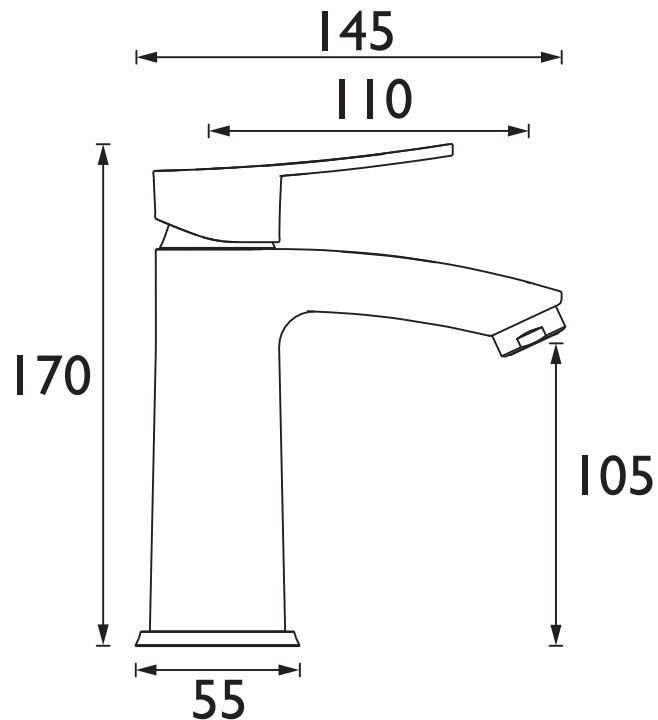

APL ES BAS BB

APPEAL Tap Range Appeal Eco Start Basin Mixer with Clicker Waste Brushed Brass

Features:

- Eco Start technology saves energy by having cold water as the default central start position of the tap handle. Hot water is only activated when the tap lever is moved from the central position, so your boiler is not unnecessarily fired up.
- This tap has a flow regulator, which limits the flow of water to 5 litres per minute, reducing the amount of water you use.
- Long life ceramic cartridge for added durability and smooth control.
- Everything you need in the box including flexible tails and clicker waste so nothing to buy separately.
- On-trend brushed brass finish to make a statement in your bathroom.
- 10-year parts and 1 year labour guarantee for peace of mind.
- Also available in chrome and black.
- Co-ordinating Bathroom taps available.

Product Certifications:

Specification

Product Type:	Bathroom Taps
Main Construction Material:	Brass
Mount Type:	Deck
Handle Type:	Paddle Lever
Connection Inlet:	1/2" BSP Flexible Tails
Connection Outlet:	Housed 5lpm M24 Aerator
Number of Tap Holes:	1
Valve/Cartridge Type:	35mm Cold Start Upper Seal Cartridge
Plumbing System Requirements:	Suitable for all plumbing systems
Minimum Dynamic Pressure (bar):	0.5 bar
Maximum Dynamic Pressure (bar):	5 bar
Maximum Hot Water Temperature °C:	60°C
Maximum Static Pressure (bar):	10 bar
Flow Type:	Single
Isolation Included:	No

Dimensions (measurements in mm)

Flow Rates (l/min)

System Pressure (bar)	0.5	1	2	3	5
APL ES BAS BB (mixed)	2.8	4.1	5	4.7	4.7

TECHNICAL
DATA
SHEET

BRISTAN

D1