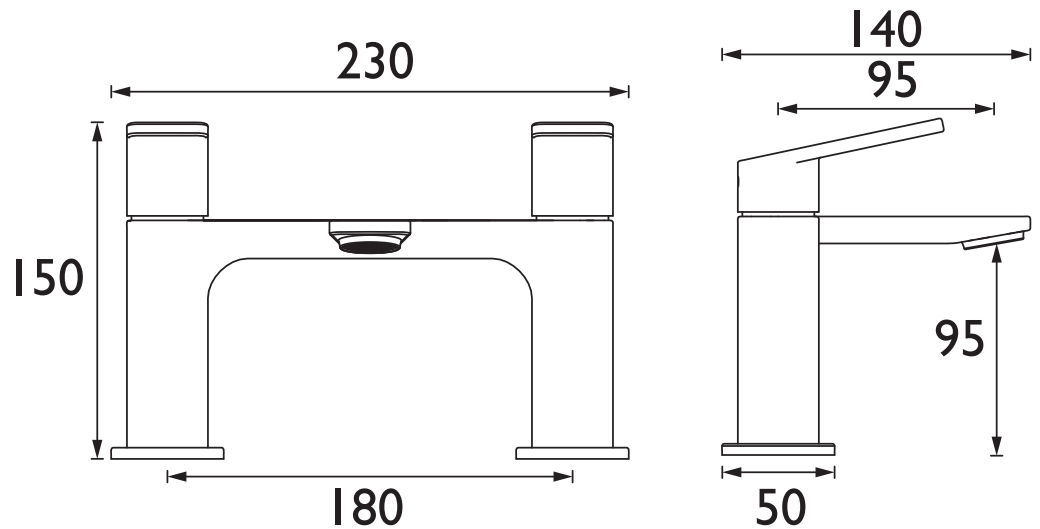

Product Certifications:

For more products, visit our website:
<http://www.bristan.com>

Specification

Product Type:	Bathroom Taps
Main Construction Material:	Brass
Mount Type:	Deck
Handle Type:	Flat Angled
Connection Inlet:	3/4" BSP
Connection Outlet:	M24 Recessed Honeycomb Aerator
Number of Tap Holes:	2
Valve/Cartridge Type:	3/4" Short Stem Ceramic Disc Valve
Plumbing System Requirements:	Suitable for all plumbing systems
Minimum Dynamic Pressure (bar):	0.2 bar
Maximum Dynamic Pressure (bar):	5 bar
Maximum Hot Water Temperature °C:	60°C
Maximum Static Pressure (bar):	10 bar
Flow Type:	Single
Isolation Included:	No

Dimensions (measurements in mm)

Flow Rates (l/min)

System Pressure (bar)	0.2	0.5	1	2	3	5
FRM BF BLK (mixed)	13.9	22.4	32.1	44.6	54.6	70.5

TECHNICAL
DATA
SHEET

BRISTAN

D2