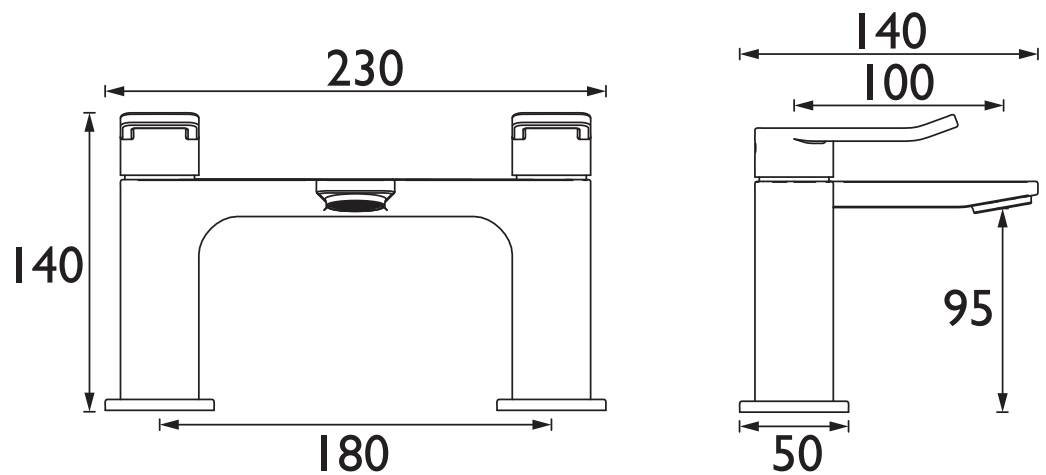

Product Certifications:

For more products, visit our website:
<http://www.bristan.com>

Specification

Product Type:	Bathroom Taps
Main Construction Material:	Brass
Mount Type:	Deck
Handle Type:	Loop
Connection Inlet:	3/4" BSP
Connection Outlet:	M24 Recessed Honeycomb Aerator
Number of Tap Holes:	2
Valve/Cartridge Type:	3/4" Short Stem Ceramic Disc Valve
Plumbing System Requirements:	Suitable for all plumbing systems
Minimum Dynamic Pressure (bar):	0.2 bar
Maximum Dynamic Pressure (bar):	5 bar
Maximum Hot Water Temperature °C:	60°C
Maximum Static Pressure (bar):	10 bar
Flow Type:	Single
Isolation Included:	No

Dimensions (measurements in mm)

Flow Rates (l/min)

System Pressure (bar)	0.2	0.5	1	2	3	5
SAF BF BB (mixed)	13.9	22.4	32.1	44.6	54.6	70.5

TECHNICAL
DATA
SHEET

BRISTAN

D1