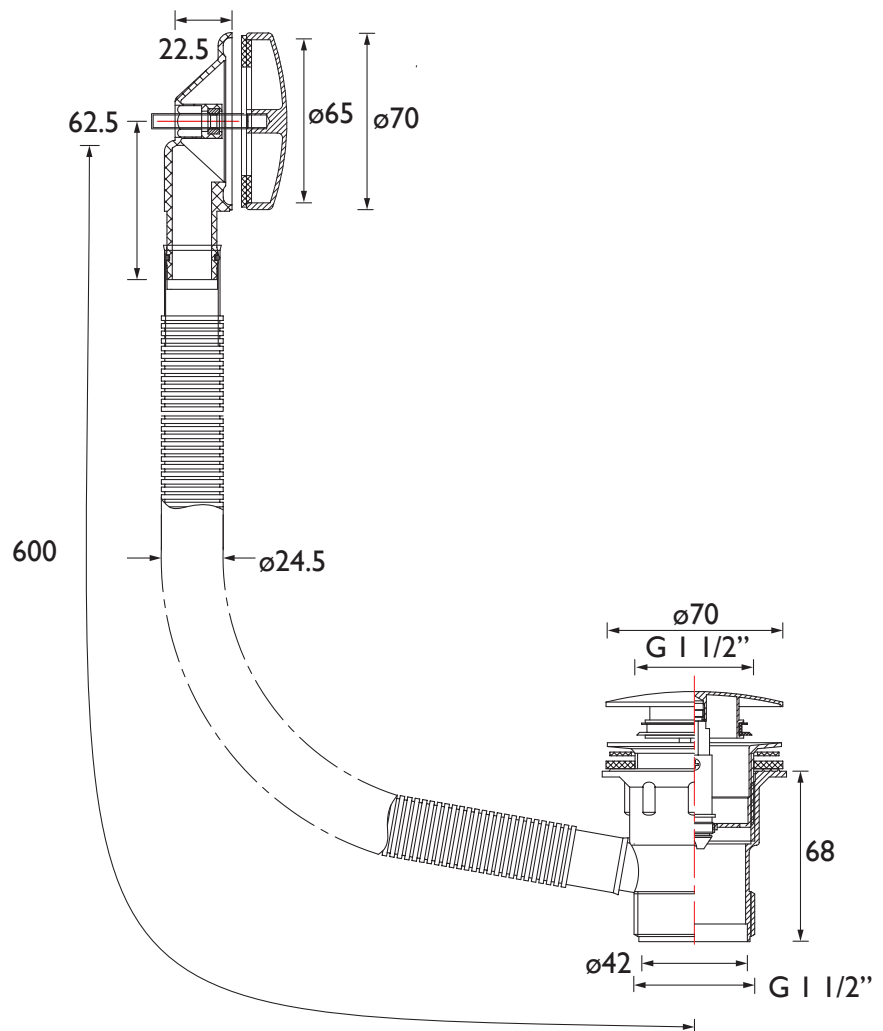

W BATH03 BB

Wastes Round Clicker Bath Waste with Overflow Brushed Brass

Specification

Contemporary or Traditional:	Contemporary
Main Construction Material:	Brass; ABS
Connection Inlet:	G1 1/2"
Waste Flow Rate (litres per minute):	70.7
What's in the Box?:	1x Screw-in Waste Body, 1x Waste Body, 1x Rubber Washer, 1x Silicon Washer, 1x Clicker Mechanism, 1x Overflow Tube, 1x Overflow Body, 1x Overflow Face, 2x Rubber Washers

Features:

- Click down to retain water in the bath and fill. Click again to release and drain.
- On-trend brushed brass finish. Coordinates with taps, showers and accessories from the Bristan range.
- Complete with fittings.
- 5-year parts guarantee for peace of mind.
- Also available in black and gun metal.

Product Certifications:

For more products, visit our website:
<http://www.bristan.com>

Dimensions (measurements in mm)

TECHNICAL
DATA
SHEET

BRISTAN

D1