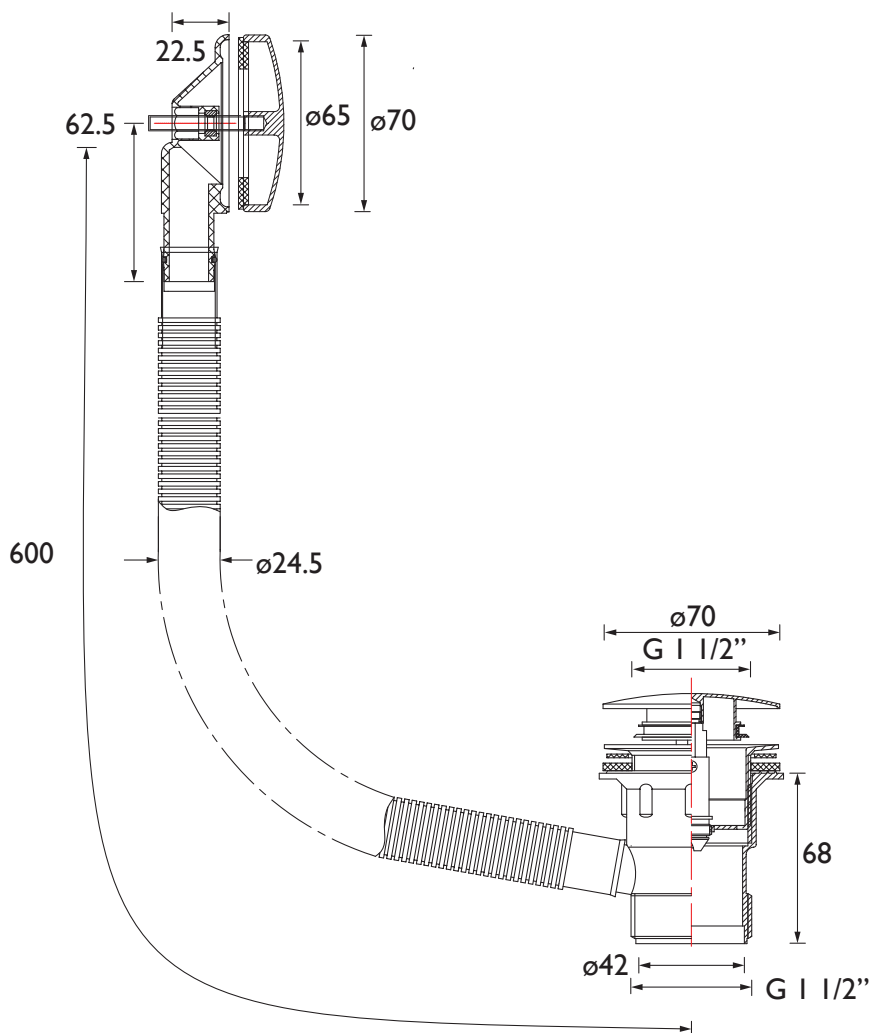

W BATH03 GM

Wastes Round Clicker Bath Waste with Overflow Gun Metal Grey

Specification

Contemporary or Traditional:	Contemporary
Main Construction Material:	Brass; ABS
Connection Inlet:	G1 1/2"
Waste Flow Rate (litres per minute):	70.7
What's in the Box?:	1x Screw-in Waste Body, 1x Waste Body, 1x Rubber Washer, 1x Silicon Washer, 1x Clicker Mechanism, 1x Overflow Tube, 1x Overflow Body, 1x Overflow Face, 2x Rubber Washers

Dimensions (measurements in mm)

Features:

- Click down to retain water in the bath and fill. Click again to release and drain.
- On-trend matt grey finish. Coordinates with taps, showers and accessories from the Bristan range.
- Complete with fittings.
- 5-year parts guarantee for peace of mind.
- Also available in black and brushed brass