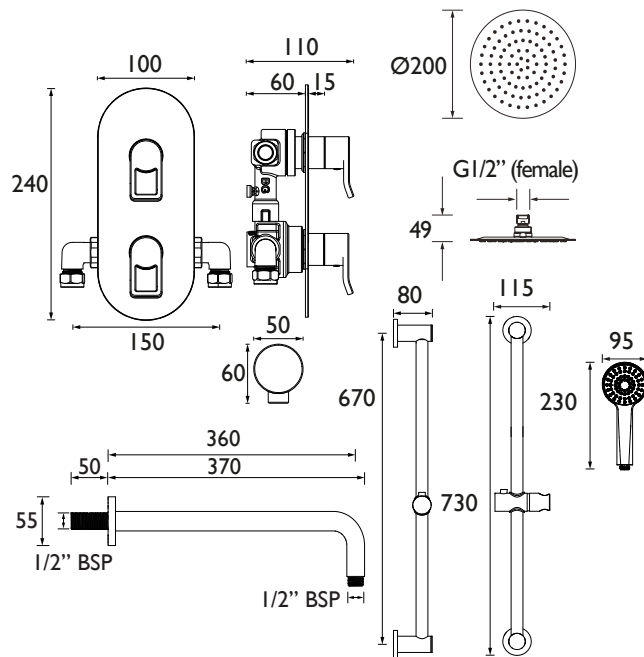

SAFFRON BB SHWR PK

SAFFRON Shower Range

Saffron Brushed Brass Concealed
Dual Control Shower Pack

Features:

- All in one box - pack includes shower valve with integral two outlet diverter, slimline 200mm round fixed head with shower arm, and shower kit with an adjustable riser rail plus a multi function handset and wall outlet.
- Rub clean handset and fixed head - limescale and debris build-up is quickly and easily removed by rubbing a finger or a cloth over the nozzles.
- On-trend brushed brass finish to make a statement in your bathroom.
- Slim design recessed shower valve will fit into a cavity space as small as 35mm for hassle-free installation.
- Dual control - Flow and temperature are operated separately giving accurate control of both.
- Cartridge can be accessed from the front for easy servicing.
- 15mm inlet connections.
- Fitting depth including plasterboard and tiles is 60mm - 75mm.
- 5-year parts and 1 year labour guarantee for peace of mind.
- Also available in chrome and black.
- Co-ordinating range of Bathroom taps available.

Product Certifications:

Specification

Finish/Colour:	Brushed Brass
Main Construction Material:	Brass; ABS
No of Controls:	2
Shower Type:	Dual Control
Shower Head Type:	Fixed Head and Adjustable Riser Kit
Valve/Cartridge Type:	Thermostatic Cartridge & 40mm Single Lever Cartridge
Maximum Hot Water Supply Temperature °C:	65
Plumbing System Suitability:	Suitable for all plumbing systems
Minimum Dynamic Pressure (bar):	0.2
Maximum Dynamic Pressure (bar):	5
Maximum Static Pressure (bar):	10
Connection Inlet:	15mm Compression
Connection Outlet:	G 1/2"
Isolation Valve Included:	No
Check Valve Included:	Yes

Dimensions (measurements in mm)

Flow Rates (l/min)

System Pressure (bar)	0.2	0.5	1	2	3	5
Through Handset (mixed)	2.7	5	7.3	7.8	8.9	9.8
Through Fixed Head (mixed)	3.6	5.9	6.5	8.1	8.5	9.6
Through Handset (without flow regulators)	3.1	5.8	8.7	12.9	16	21
Through Fixed Head (without flow regulators)	5.9	9.3	13.5	19.5	23.3	24.8