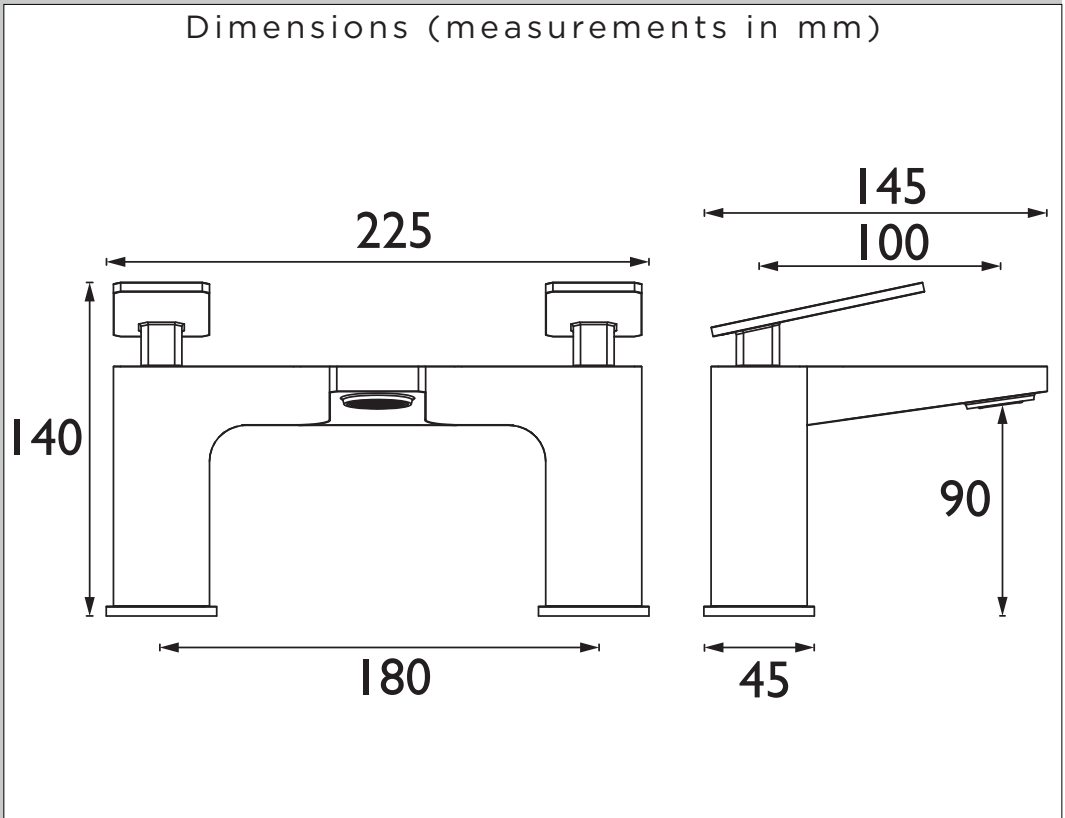

DEL BF BLK

DELGADO Tap Range

Delgado Bath Filler Black

Specification

Product Type:	Bathroom Taps
Main Construction Material:	Brass
Mount Type:	Deck
Handle Type:	Flat Angled Lever
Connection Inlet:	3/4" BSP
Connection Outlet:	M24 Recessed Honeycomb Aerator
Number of Tap Holes:	2
Valve/Cartridge Type:	3/4" Short Stem Ceramic Disc Valve
Plumbing System Requirements:	Suitable for all plumbing systems
Minimum Dynamic Pressure (bar):	0.2 bar
Maximum Dynamic Pressure (bar):	5 bar
Maximum Hot Water Temperature °C:	60°C
Maximum Static Pressure (bar):	10 bar
Flow Type:	Single
Isolation Included:	No

Product Certifications:

For more products, visit our website:
<http://www.bristan.com>

Dimensions (measurements in mm)

Flow Rates (l/min)

System Pressure (bar)	0.2	0.5	1	2	3	5
DEL BF BLK (mixed)	17.9	30.2	43.7	63	77.2	99.6