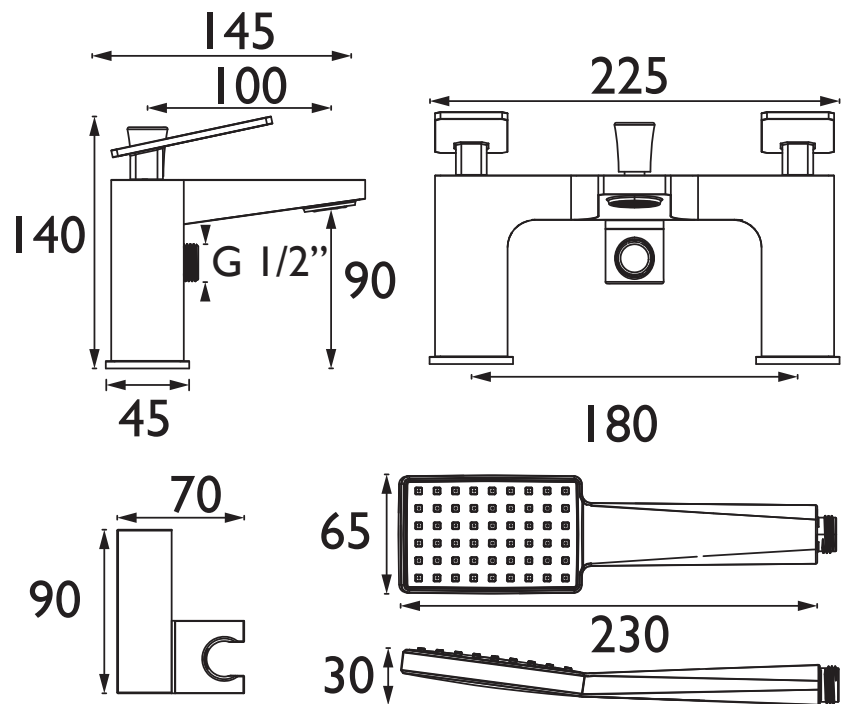

DEL BSM BLK

DELGADO Tap Range Delgado Bath Shower Mixer Black

Specification

Product Type:	Bathroom Taps
Main Construction Material:	Brass
Mount Type:	Deck
Handle Type:	Flat Angled Lever
Connection Inlet:	3/4" BSP
Connection Outlet:	M24 Recessed Honeycomb Aerator
Number of Tap Holes:	2
Valve/Cartridge Type:	3/4" Short Stem Ceramic Disc Valve
Plumbing System Requirements:	Suitable for all plumbing systems
Minimum Dynamic Pressure (bar):	0.3 bar
Maximum Dynamic Pressure (bar):	5 bar
Maximum Hot Water Temperature °C:	60°C
Maximum Static Pressure (bar):	10 bar
Flow Type:	Single
Isolation Included:	No

Features:

- Long life 1/4 turn ceramic disc valves for added durability and smooth control.
- Robust metal fixing nut to secure the tap in place reducing the risk of loosening over time.
- On-trend matt black finish to make a statement in your bathroom.
- Rub clean handset - limescale and debris build-up is quickly and easily removed by rubbing a finger or a cloth over the nozzles.
- 10-year parts and 1 year labour guarantee for peace of mind.
- Also available in chrome.
- Co-ordinating Bathroom taps available.

Product Certifications:

For more products, visit our website:
<http://www.bristan.com>

Dimensions (measurements in mm)

Flow Rates (l/min)

System Pressure (bar)	0.3	0.5	1	2	3	5
Through Bath Filler (mixed)	11.3	15.2	23	34	41.9	54.1
Through Handset (mixed)	4	5.3	8.1	12	15.2	20.3