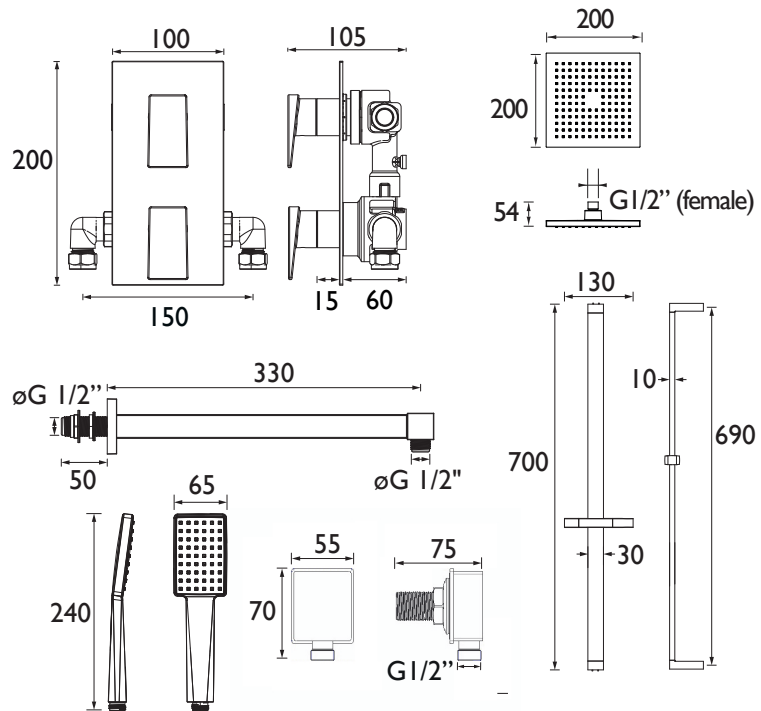

### Features:

- All in one box - pack includes shower valve with integral two outlet diverter, slimline 200mm square fixed head with shower arm, and shower kit with an adjustable riser rail plus a single function handset.
- Rub clean handset and fixed head - limescale and debris build-up is quickly and easily removed by rubbing a finger or a cloth over the nozzles.
- On-trend matt black finish to make a statement in your bathroom.
- Slim design recessed shower valve will fit into a cavity space as small as 35mm for hassle-free installation.
- Dual control - Flow and temperature are operated separately giving accurate control of both.
- Cartridge can be accessed from the front for easy servicing.
- 15mm inlet connections.
- Fitting depth including plasterboard and tiles is 60mm - 75mm.
- 5-year parts and 1 year labour guarantee for peace of mind.
- Co-ordinating range of Bathroom taps available.

### Specification

Finish/Colour:	Black
Main Construction Material:	Brass: ABS
No of Controls:	2
Shower Type:	Dual Control
Shower Kit:	Fixed Head and Adjustable Riser Kit
Valve/Cartridge Type:	Thermostatic Cartridge
Maximum Hot Water Supply Temperature °C:	65
Plumbing System Suitability:	Suitable for all plumbing systems
Minimum Dynamic Pressure (bar):	0.2
Maximum Dynamic Pressure (bar):	5.0
Maximum Static Pressure (bar):	10
Connection Inlet:	15mm Compression
Connection Outlet:	G 1/2"
Isolation Valve Included:	No
Check Valve Included:	Yes

### Dimensions (measurements in mm)