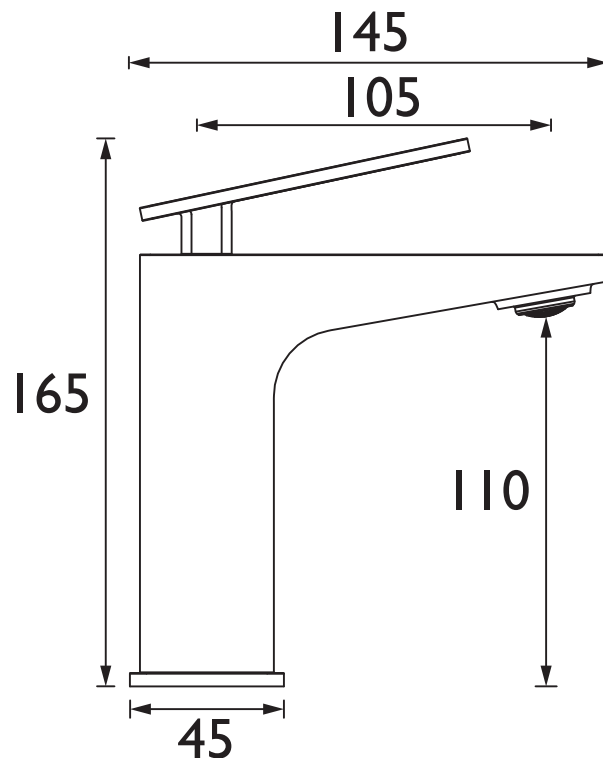

Product Certifications:

For more products, visit our website:

<http://www.bristan.com>

Specification

Product Type:	Bathroom Taps
Main Construction Material:	Brass
Mount Type:	Deck
Handle Type:	Flat Angled Lever
Connection Inlet:	1/2" BSP Flexible Tails
Connection Outlet:	M24 5lpm Coin Slot Aerator
Number of Tap Holes:	1
Valve/Cartridge Type:	28mm Cold Start Upper Seal Cartridge
Plumbing System Requirements:	Suitable for all plumbing systems
Minimum Dynamic Pressure (bar):	0.5 bar
Maximum Dynamic Pressure (bar):	5 bar
Maximum Hot Water Temperature °C:	60°C
Maximum Static Pressure (bar):	10 bar
Flow Type:	Single
Isolation Included:	No

Dimensions (measurements in mm)

Flow Rates (l/min)

System Pressure (bar)	0.5	1	2	3	5
DEL ES BAS BLK (mixed)	3.2	4.2	5.2	5.6	5.6

TECHNICAL DATA SHEET

BRISTAN

D1