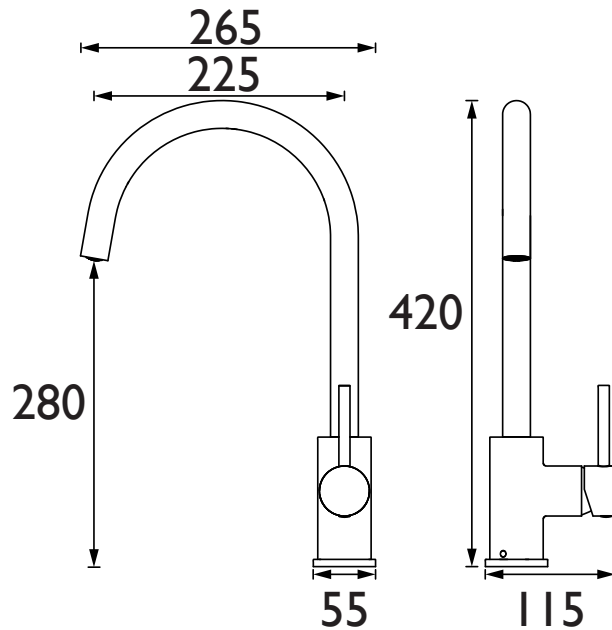

Product Certifications:

WRAS Cert. Number: 1912911
WRAS Expiry Date: 31/10/2024

For more products, visit our website:
<http://www.bristan.com>

Specification

Product Type:	Kitchen Taps
Main Construction Material:	Brass
Mount Type:	Deck
Handle Type:	Lever
Connection Inlet:	1/2" BSP Flexible Tails
Connection Outlet:	M18.5 Coin-Slot Aerator
Number of Tap Holes:	1
Valve/Cartridge Type:	35mm Cartridge
Plumbing System Requirements:	Suitable for all plumbing systems, ideally balanced
Minimum Dynamic Pressure (bar):	0.3 bar
Maximum Dynamic Pressure (bar):	5 bar
Maximum Hot Water Temperature °C:	65°C
Maximum Static Pressure (bar):	10 bar
Flow Type:	Single
Isolation Included:	Yes

Dimensions (measurements in mm)

Flow Rates (l/min)

System Pressure (bar)	0.3	0.5	1	2	3	5
PST EFSNK BLK (mixed)	7.6	9.8	13.8	19.5	23.9	30.9

TECHNICAL DATA SHEET

BRISTAN

D2