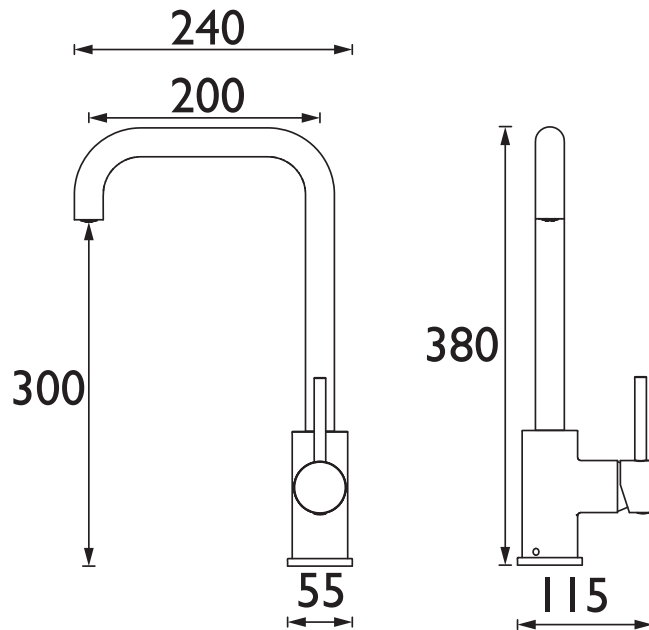

### Specification

Product Type:	Kitchen Taps
Main Construction Material:	Brass
Mount Type:	Deck
Handle Type:	Lever
Connection Inlet:	1/2" BSP Flexible Tails
Connection Outlet:	M18.5 Coin-Slot Aerator
Number of Tap Holes:	1
Valve/Cartridge Type:	35mm Cartridge
Plumbing System Requirements:	Suitable for all plumbing systems, ideally balanced
Minimum Dynamic Pressure (bar):	0.3 bar
Maximum Dynamic Pressure (bar):	5 bar
Maximum Hot Water Temperature °C:	60°C
Maximum Static Pressure (bar):	10 bar
Flow Type:	Single
Isolation Included:	Yes

### Dimensions (measurements in mm)