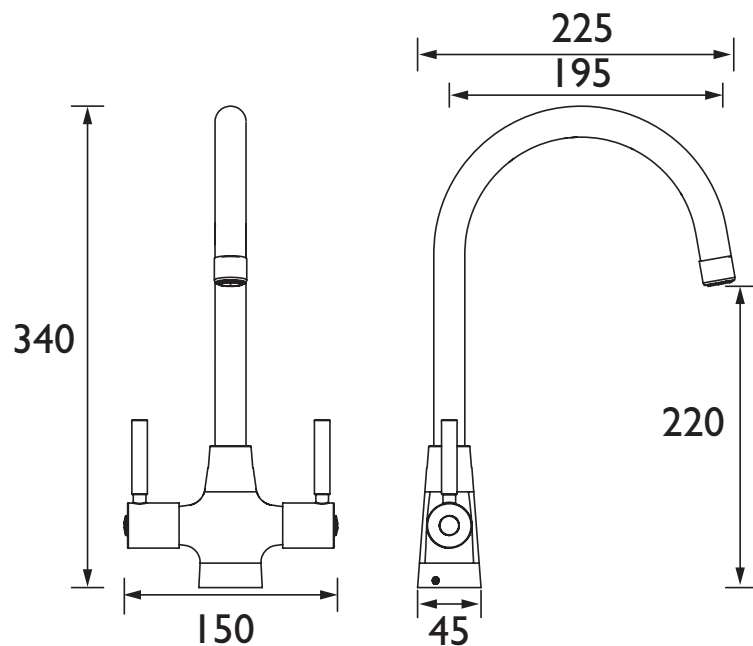

Product Certifications:

WRAS Cert. Number: 2012928
WRAS Expiry Date: 31/12/2025

For more products, visit our website:
<http://www.bristan.com>

Specification

| | |
|-----------------------------------|-----------------------------------|
| Product Type: | Kitchen Taps |
| Main Construction Material: | Brass |
| Mount Type: | Deck Mounted |
| Handle Type: | Lever Handles |
| Connection Inlet: | 1/2" BSP Flexible Tails |
| Connection Outlet: | M24 Aerator |
| Number of Tap Holes: | 1 |
| Valve/Cartridge Type: | 1/2" Ceramic Disc Valve |
| Plumbing System Requirements: | Suitable for all plumbing systems |
| Minimum Dynamic Pressure (bar): | 0.3 bar |
| Maximum Dynamic Pressure (bar): | 5.0 bar |
| Maximum Hot Water Temperature °C: | 65°C |
| Maximum Static Pressure (bar): | 10 bar |
| Flow Type: | Single Flow |
| Isolation Included: | Yes |

Dimensions (measurements in mm)

Flow Rates (l/min)

| System Pressure (bar) | 0.3 | 0.5 | 1 | 2 | 3 | 5 |
|-----------------------|------|------|------|------|------|------|
| MZ SNK EF BLK (mixed) | 11.9 | 15.4 | 21.7 | 30.7 | 37.6 | 48.5 |