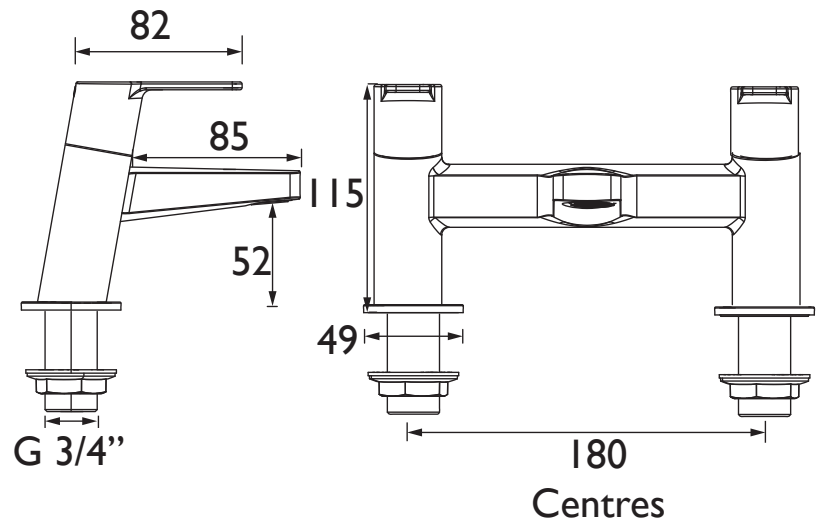

PS2 BF C

PISA Tap Range

Pisa 2 Bath Filler
Chrome

Features:

- Long life and easy to use 1/4 turn ceramic disc valves
- Metal back nuts for added durability

Product Certifications:

WRAS Certificate No: 1711004
WRAS Expiry Date: 30/11/2022

For more products, visit our website:
<http://www.bristan.com>

Specification

Product Type:	Bathroom Tap
Main Construction Material:	Brass
Mount Type:	Deck
Handle Type:	Lever
Connection Inlet:	G 3/4"
Connection Outlet:	M24 Flow Straightener
Number of Tap Holes:	2
Valve/Cartridge Type:	3/4" Ceramic Disc Valve - 1/4 Turn
Plumbing System Requirements:	Suitable for all plumbing systems, ideally balanced
Minimum Dynamic Pressure (bar):	0.3 bar
Maximum Dynamic Pressure (bar):	5.0 bar
Maximum Hot Water Temperature °C:	65°C
Maximum Static Pressure (bar):	10 bar
Flow Type:	Single
Isolation Included:	No

Dimensions (measurements in mm)

Flow Rates (l/min)

System Pressure (bar)	0.3	0.5	1	2	3	5
PS2 BF C (mixed)	22.8	22.8	24.2	37	45	58

TECHNICAL DATA SHEET

BRISTAN

D3