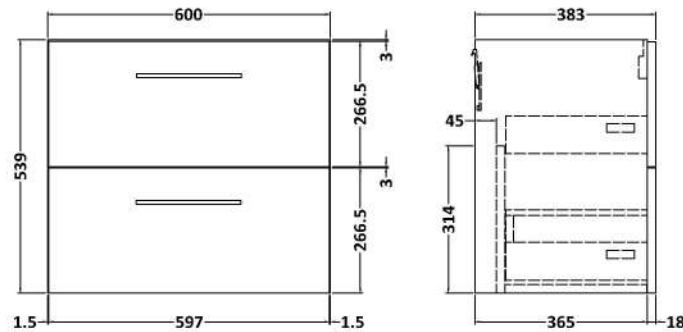

Sales Code: ARN3024F

Description: 1200 Wh 4-Drawer Vanity & Double Basin

Packaging Details

Barcode: 5056678449387

Sales Code: CBM424

Description: Double Ceramic Basin 1208X392

Product Dimensions

Height (mm):	390
Width (mm):	1205
Depth (mm):	175
Nett Weight (kg):	27

Packaging Dimensions

Height (mm):	205
Width (mm):	1270
Depth (mm):	510
Gross Weight (kg):	27

Packaging Data

Box Colour:	Brown Cardboard Box - Printed
Box Qty:	1
Label Size:	100 x 50
Label Colour:	White Label
Label Qty:	2

Outer Box Dimensions (If Applicable)

Height (mm):	
Width (mm):	
Depth (mm):	
Gross Weight (kg):	
Barcode:	5056211875826

Product Details

Country of Origin:	China
Fitting Instruction:	No
Certification: CE & UKCA:	No
WRAS:	N/A
WRAS No:	N/A
Product Material:	Vitreous China
Fixing Supplied:	No

Sales Code: NVF3024

Description: 600 Wh 2-Drawer Unit (365 Deep)

Product Dimensions

Height (mm):	540
Width (mm):	600
Depth (mm):	383
Nett Weight (kg):	21.5

Packaging Dimensions

Height (mm):	560
Width (mm):	520
Depth (mm):	405
Gross Weight (kg):	22