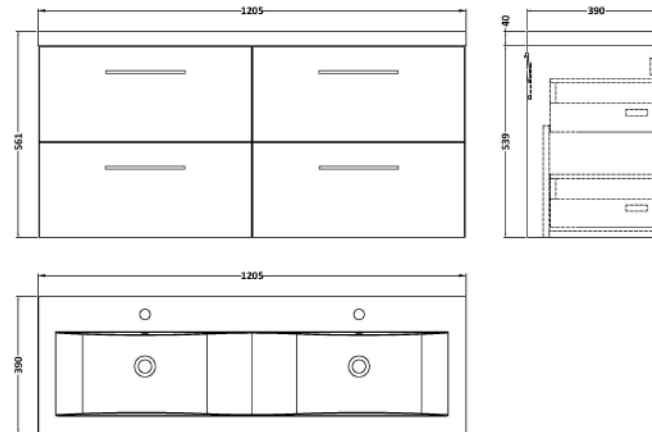

Sales Code: ARN3024F

Description: 1200 Wh 4-Drawer Vanity & Double Basin

Packaging Details

Barcode: 5056678449387

Sales Code: CBM424

Description: Double Ceramic Basin 1208X392

Product Dimensions

Height (mm):	390
Width (mm):	1205
Depth (mm):	175
Nett Weight (kg):	27

Packaging Dimensions

Height (mm):	205
Width (mm):	1270
Depth (mm):	510
Gross Weight (kg):	27

Packaging Data

Box Colour:	Brown Cardboard Box - Printed
Box Qty:	1
Label Size:	100 x 50
Label Colour:	White Label
Label Qty:	2

Outer Box Dimensions (If Applicable)

Height (mm):	
Width (mm):	
Depth (mm):	
Gross Weight (kg):	
Barcode:	5056211875826

Product Details

Country of Origin:	China
Fitting Instruction:	No
Certification: CE & UKCA:	No
WRAS:	N/A
WRAS No:	N/A
Product Material:	Vitreous China
Fixing Supplied:	No

Sales Code: NVF3024

Description: 600 Wh 2-Drawer Unit (365 Deep)

Product Dimensions

Height (mm):	540
Width (mm):	600
Depth (mm):	383
Nett Weight (kg):	21.5

Packaging Dimensions

Height (mm):	560
Width (mm):	520
Depth (mm):	405
Gross Weight (kg):	22