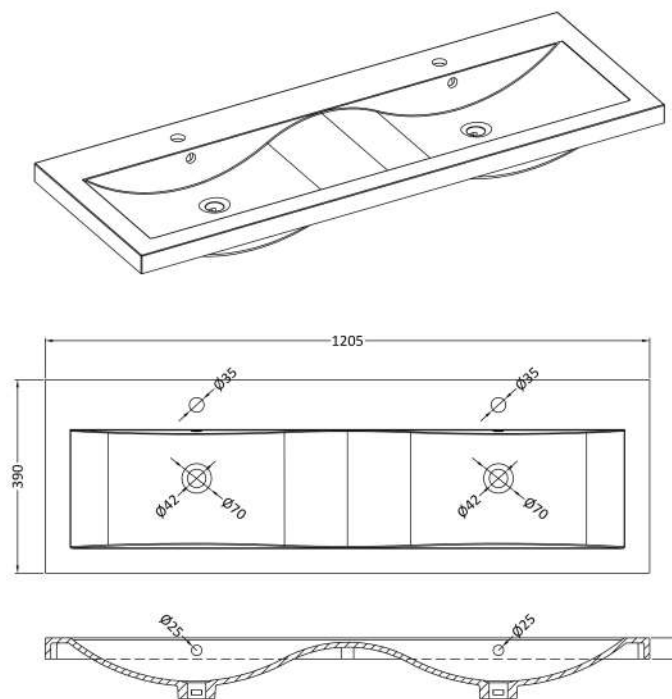

Sales Code: ARN3024F

Description: 1200 Wh 4-Drawer Vanity & Double Basin

Packaging Details

Barcode: 5056678449387

Sales Code: CBM424

Description: Double Ceramic Basin 1208X392

Product Dimensions

Height (mm):	390
Width (mm):	1205
Depth (mm):	175
Nett Weight (kg):	27

Packaging Dimensions

Height (mm):	205
Width (mm):	1270
Depth (mm):	510
Gross Weight (kg):	27

Packaging Data

Box Colour:	Brown Cardboard Box - Printed
Box Qty:	1
Label Size:	100 x 50
Label Colour:	White Label
Label Qty:	2

Outer Box Dimensions (If Applicable)

Height (mm):	
Width (mm):	
Depth (mm):	
Gross Weight (kg):	
Barcode:	5056211875826

Product Details

Country of Origin:	China
Fitting Instruction:	No
Certification: CE & UKCA:	No
WRAS:	N/A
WRAS No:	N/A
Product Material:	Vitreous China
Fixing Supplied:	No

Sales Code: NVF3024

Description: 600 Wh 2-Drawer Unit (365 Deep)

Product Dimensions

Height (mm):	540
Width (mm):	600
Depth (mm):	383
Nett Weight (kg):	21.5

Packaging Dimensions

Height (mm):	560
Width (mm):	520
Depth (mm):	405
Gross Weight (kg):	22