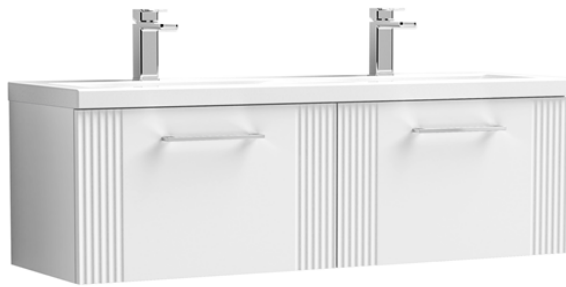

Sales Code: DPF194F

Description: 1200 W/H 2-Drawer Vanity & Double Basin

Packaging Details

Barcode: 5056462676760

Sales Code: FLT194

Description: 600 W/H Single Drawer Unit

Product Dimensions

Height (mm):	359
Width (mm):	600
Depth (mm):	383
Nett Weight (kg):	13

Outer Box Dimensions (If Applicable)

Height (mm):	
Width (mm):	
Depth (mm):	
Gross Weight (kg):	
Barcode:	5056462655444

Product Details

Country of Origin:	China
Fitting Instruction:	No
CE & UKCA:	
FSC Certified Materials:	Yes
Colour:	Satin White
Construction Method:	Cam & Wood Dowel
Construction Type:	Rigid
Cabinet Finish:	MFC Painted Gloss
Fascia Finish:	Mdf Painted Gloss
Cabinet Thickness (mm):	16
Fascia Thickness (mm):	18
Drawer Included:	Yes
Drawer Type:	80mm High Metal S/C Inc Galler
No of Shelves:	0
Hinge Type:	Not Applicable
Hinge Included:	No
Adjustable Legs:	No, Not Required
Fixings Included:	Yes
Handle Style:	Modern
Waste Shroud:	Yes
Handle Included:	Yes, Supplied
Handle Type:	Finger Pull

Sales Code: CBM424

Description: Double Ceramic Basin 1208X392

Product Dimensions

Height (mm):	390
Width (mm):	1205
Depth (mm):	175
Nett Weight (kg):	27

Packaging Dimensions

Height (mm):	205
Width (mm):	1270
Depth (mm):	510
Gross Weight (kg):	27