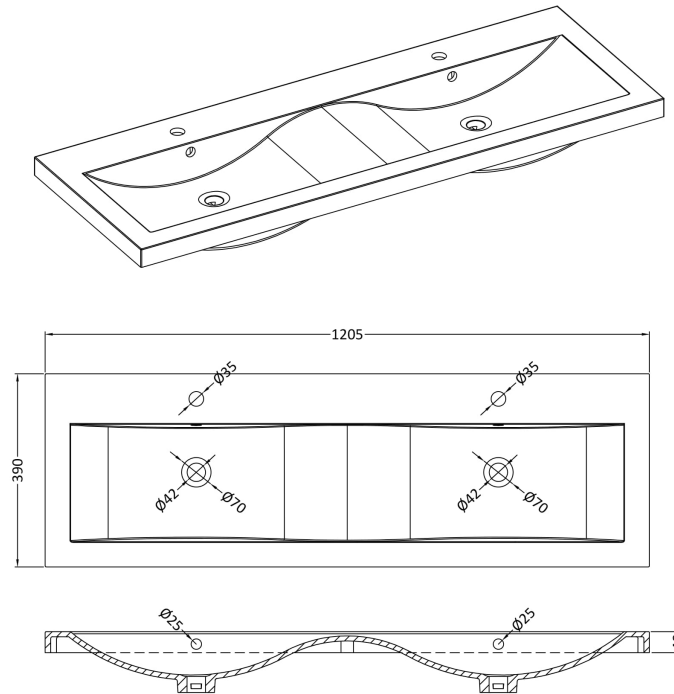

Packaging Dimensions

Height (mm):	380
Width (mm):	620
Depth (mm):	405
Gross Weight (kg):	13.5

Packaging Data

Box Colour:	Brown Cardboard Box - Printed
Box Qty:	0
Label Size:	0 x 0
Label Colour:	Not Applicable
Label Qty:	0

Outer Box Dimensions (If Applicable)

Height (mm):	
Width (mm):	
Depth (mm):	
Gross Weight (kg):	
Barcode:	5056462655444

Product Details

Country of Origin:	China
Fitting Instruction:	No
CE & UKCA:	
FSC Certified Materials:	Yes
Colour:	Satin White
Construction Method:	Cam & Wood Dowel
Construction Type:	Rigid
Cabinet Finish:	MFC Painted Gloss
Fascia Finish:	Mdf Painted Gloss
Cabinet Thickness (mm):	16
Fascia Thickness (mm):	18
Drawer Included:	Yes
Drawer Type:	80mm High Metal S/C Inc Galler
No of Shelves:	0
Hinge Type:	Not Applicable
Hinge Included:	No
Adjustable Legs:	No, Not Required
Fixings Included:	Yes
Handle Style:	Modern
Waste Shroud:	Yes
Handle Included:	Yes, Supplied
Handle Type:	Finger Pull

Sales Code: CBM424

Description: Double Ceramic Basin 1208X392

Product Dimensions

Height (mm):	390
Width (mm):	1205
Depth (mm):	175
Nett Weight (kg):	27

Packaging Dimensions

Height (mm):	205
Width (mm):	1270
Depth (mm):	510
Gross Weight (kg):	27

Packaging Data

Box Colour:	Brown Cardboard Box - Printed
Box Qty:	1
Label Size:	100 x 50
Label Colour:	White Label
Label Qty:	2

Outer Box Dimensions (If Applicable)

Height (mm):	
Width (mm):	
Depth (mm):	
Gross Weight (kg):	
Barcode:	5056211875826