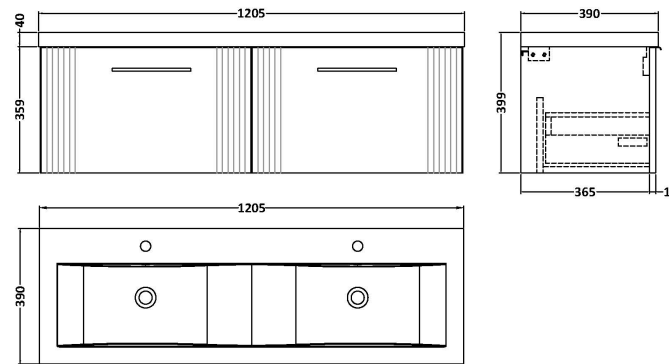

Sales Code: DPF194F

Description: 1200 W/H 2-Drawer Vanity & Double Basin

Packaging Details

Barcode: 5056462676760

Sales Code: FLT194

Description: 600 W/H Single Drawer Unit

Product Dimensions

Height (mm):	359
Width (mm):	600
Depth (mm):	383
Nett Weight (kg):	13

Packaging Dimensions

Height (mm):	380
Width (mm):	620
Depth (mm):	405
Gross Weight (kg):	13.5

Packaging Data

Box Colour:	Brown Cardboard Box - Printed
Box Qty:	0
Label Size:	0 x 0
Label Colour:	Not Applicable
Label Qty:	0

Outer Box Dimensions (If Applicable)

Height (mm):	
Width (mm):	
Depth (mm):	
Gross Weight (kg):	
Barcode:	5056462655444

Product Details

Country of Origin:	China
Fitting Instruction:	No
CE & UKCA:	
FSC Certified Materials:	Yes
Colour:	Satin White
Construction Method:	Cam & Wood Dowel
Construction Type:	Rigid
Cabinet Finish:	MFC Painted Gloss
Fascia Finish:	Mdf Painted Gloss
Cabinet Thickness (mm):	16
Fascia Thickness (mm):	18
Drawer Included:	Yes
Drawer Type:	80mm High Metal S/C Inc Galler
No of Shelves:	0
Hinge Type:	Not Applicable
Hinge Included:	No
Adjustable Legs:	No, Not Required
Fixings Included:	Yes
Handle Style:	Modern
Waste Shroud:	Yes
Handle Included:	Yes, Supplied
Handle Type:	Finger Pull

Sales Code: CBM424

Description: Double Ceramic Basin 1208X392

Product Dimensions

Height (mm):	390
Width (mm):	1205
Depth (mm):	175
Nett Weight (kg):	27

Packaging Dimensions

Height (mm):	205
Width (mm):	1270
Depth (mm):	510
Gross Weight (kg):	27