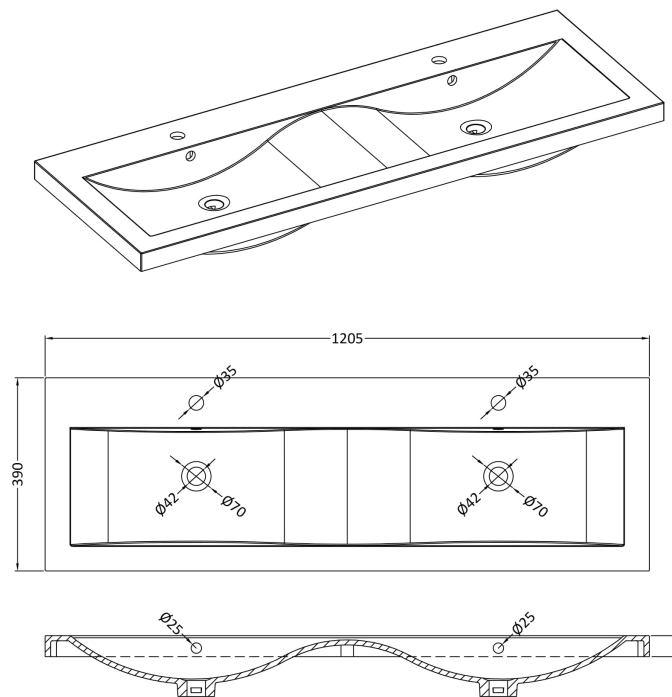

Packaging Dimensions

Height (mm):	380
Width (mm):	620
Depth (mm):	405
Gross Weight (kg):	13.5

Packaging Data

Box Colour:	Brown Cardboard Box - Printed
Box Qty:	0
Label Size:	0 x 0
Label Colour:	Not Applicable
Label Qty:	0

Outer Box Dimensions (If Applicable)

Height (mm):	
Width (mm):	
Depth (mm):	
Gross Weight (kg):	
Barcode:	5056462661148

Product Details

Country of Origin:	China
Fitting Instruction:	No
CE & UKCA:	
FSC Certified Materials:	Yes
Colour:	Satin Anthracite
Construction Method:	Cam & Wood Dowel
Construction Type:	Rigid
Cabinet Finish:	MFC Painted Gloss
Fascia Finish:	Mdf Painted Gloss
Cabinet Thickness (mm):	16
Fascia Thickness (mm):	18
Drawer Included:	Yes
Drawer Type:	80mm High Metal S/C Inc Galler
No of Shelves:	0
Hinge Type:	Not Applicable
Hinge Included:	No
Adjustable Legs:	No, Not Required
Fixings Included:	Yes
Handle Style:	Modern
Waste Shroud:	Yes
Handle Included:	Yes, Supplied
Handle Type:	Finger Pull

Sales Code: CBM424

Description: Double Ceramic Basin 1208X392

Product Dimensions

Height (mm):	390
Width (mm):	1205
Depth (mm):	175
Nett Weight (kg):	27

Packaging Dimensions

Height (mm):	205
Width (mm):	1270
Depth (mm):	510
Gross Weight (kg):	27

Packaging Data

Box Colour:	Brown Cardboard Box - Printed
Box Qty:	1
Label Size:	100 x 50
Label Colour:	White Label
Label Qty:	2

Outer Box Dimensions (If Applicable)

Height (mm):	
Width (mm):	
Depth (mm):	
Gross Weight (kg):	
Barcode:	5056211875826